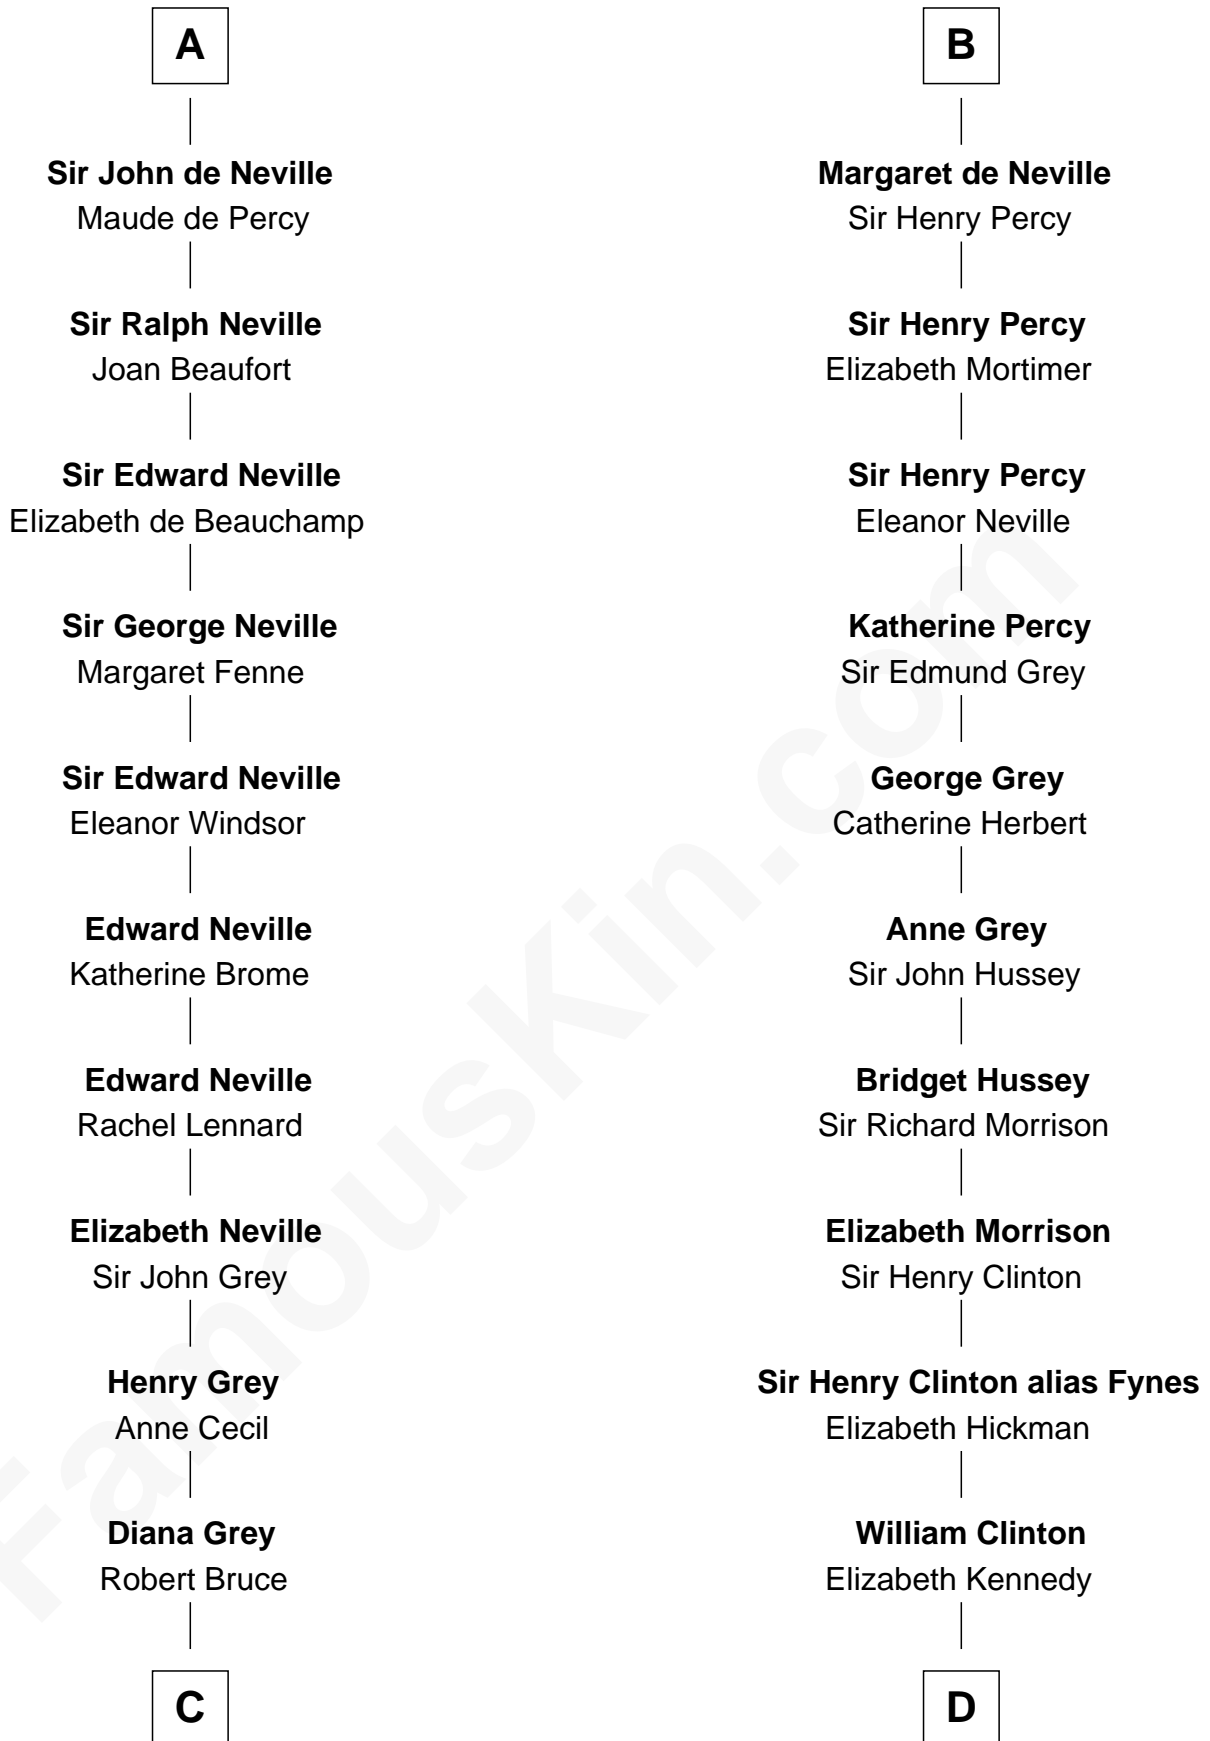

## Relationship Chart of

**Lt. Gen. James Brudenell**

*Leader of the "Charge of the Light Brigade"*

20th cousin 1 time removed of

**DeWitt Clinton**

*6th Governor of New York*

**Gervais, Count of Rethel**

Elizabeth of Namur

**C**

**Thomas Bruce**  
Elizabeth Seymour

**Elizabeth Bruce**  
George Brudenell

**Robert Brudenell**  
Anne Bishopp

**Robert Brudenell**  
Penelope Anne Cooke

**Lt. Gen. James Brudenell**  
*Charge of the Light Brigade Leader*

**D**

**James Clinton**  
Elizabeth Smith

**Charles Clinton**  
Elizabeth Denniston

**Gen. James Clinton**  
Mary DeWitt

**DeWitt Clinton**  
*6th Governor of New York*