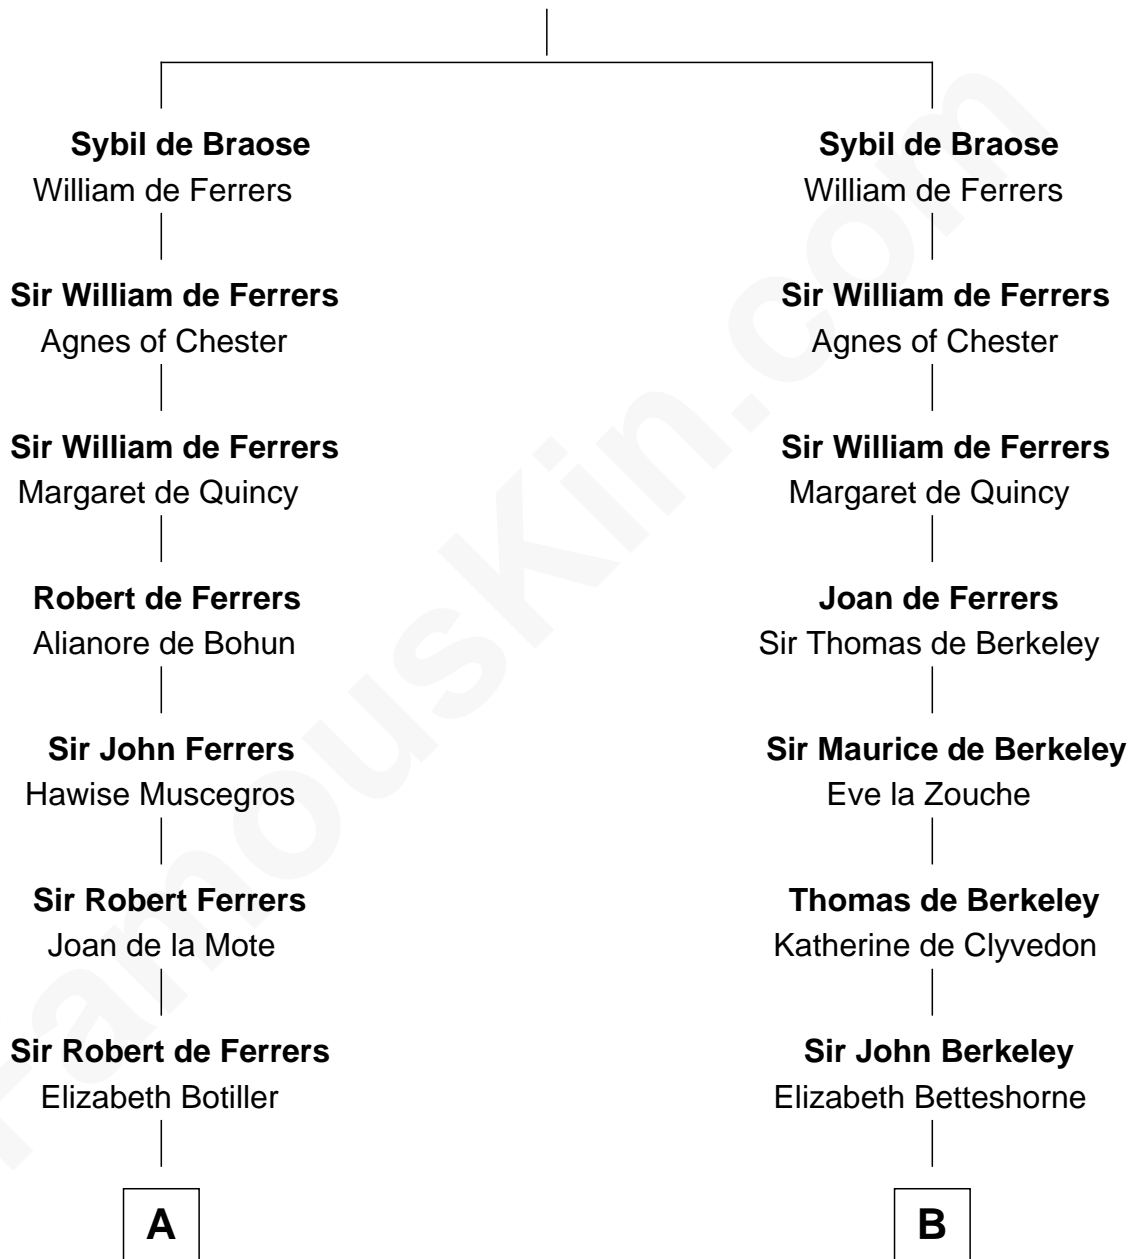

FamousKin.com

Relationship Chart of

Lt. Gen. James Brudenell

Leader of the "Charge of the Light Brigade"

18th cousin 3 times removed of

DeWitt Clinton

6th Governor of New York

William de Braose

C

Frances Savile
Francis Brudenell

George Brudenell
Elizabeth Bruce

Robert Brudenell
Anne Bishopp

Robert Brudenell
Penelope Anne Cooke

Lt. Gen. James Brudenell
Charge of the Light Brigade Leader

D

Gen. James Clinton
Mary DeWitt

DeWitt Clinton
6th Governor of New York

FamousKin.com