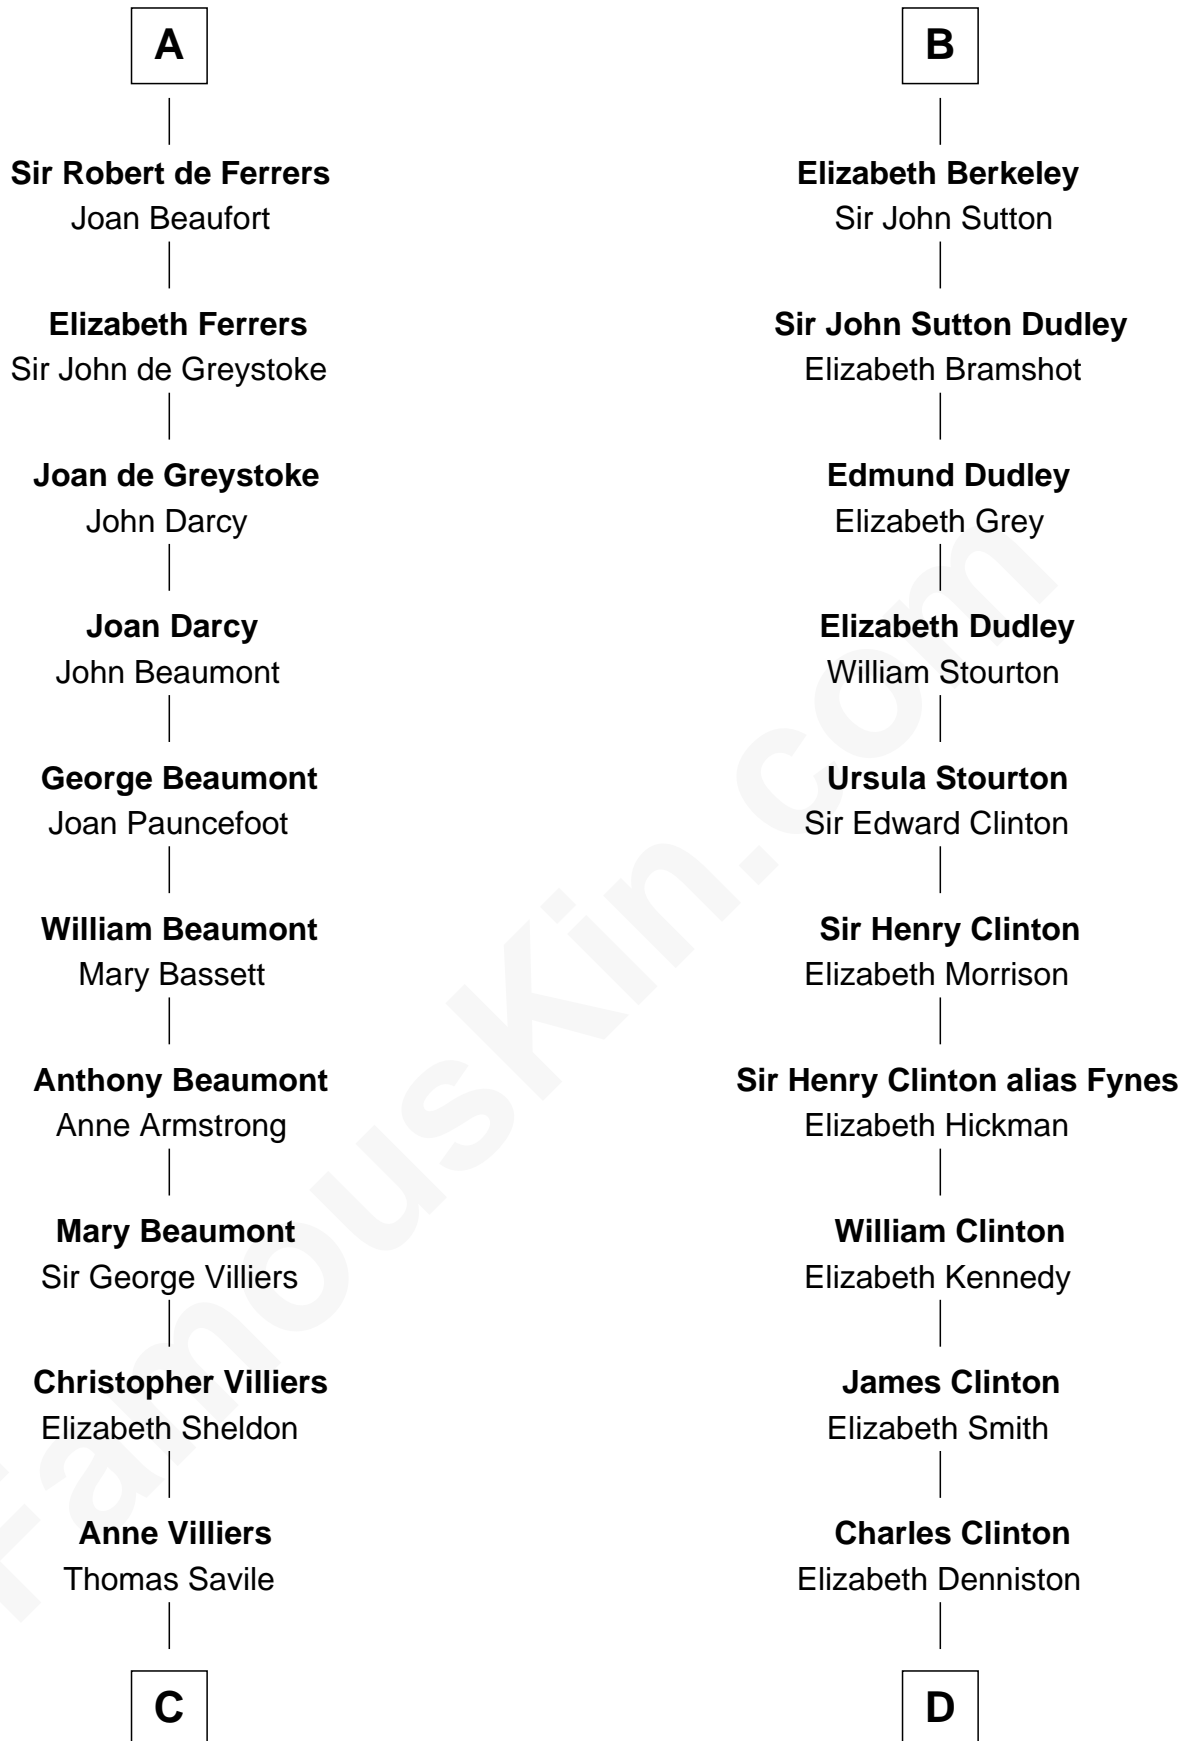

FamousKin.com

Relationship Chart of

Lt. Gen. James Brudenell

Leader of the "Charge of the Light Brigade"

18th cousin 3 times removed of

DeWitt Clinton

6th Governor of New York

William de Braose

C

Frances Savile
Francis Brudenell

George Brudenell
Elizabeth Bruce

Robert Brudenell
Anne Bishopp

Robert Brudenell
Penelope Anne Cooke

Lt. Gen. James Brudenell
Charge of the Light Brigade Leader

D

Gen. James Clinton
Mary DeWitt

DeWitt Clinton
6th Governor of New York

FamousKin.com