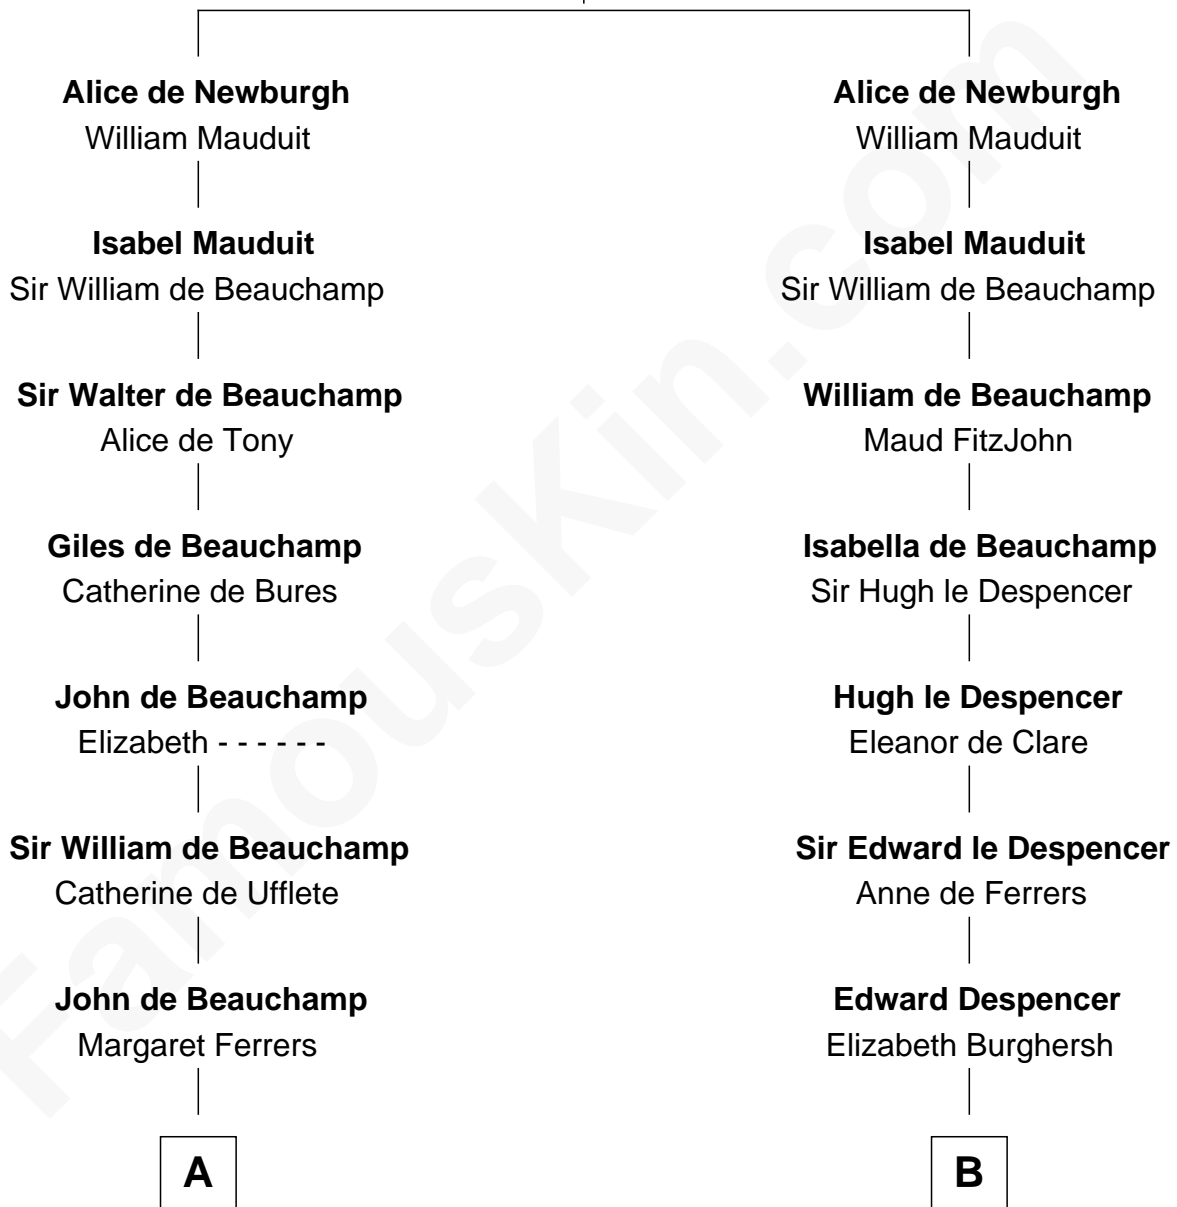

FamousKin.com Relationship Chart of

Lt. Gen. James Brudenell

Leader of the "Charge of the Light Brigade"

17th cousin 2 times removed of

Jonathan Swift

Author of Gulliver's Travels

Waleran de Newburgh

Alice de Harcourt

C

—
Anne Bishopp
Robert Brudenell

—
Robert Brudenell
Penelope Anne Cooke

—
Lt. Gen. James Brudenell
Charge of the Light Brigade Leader

FamousKin.com