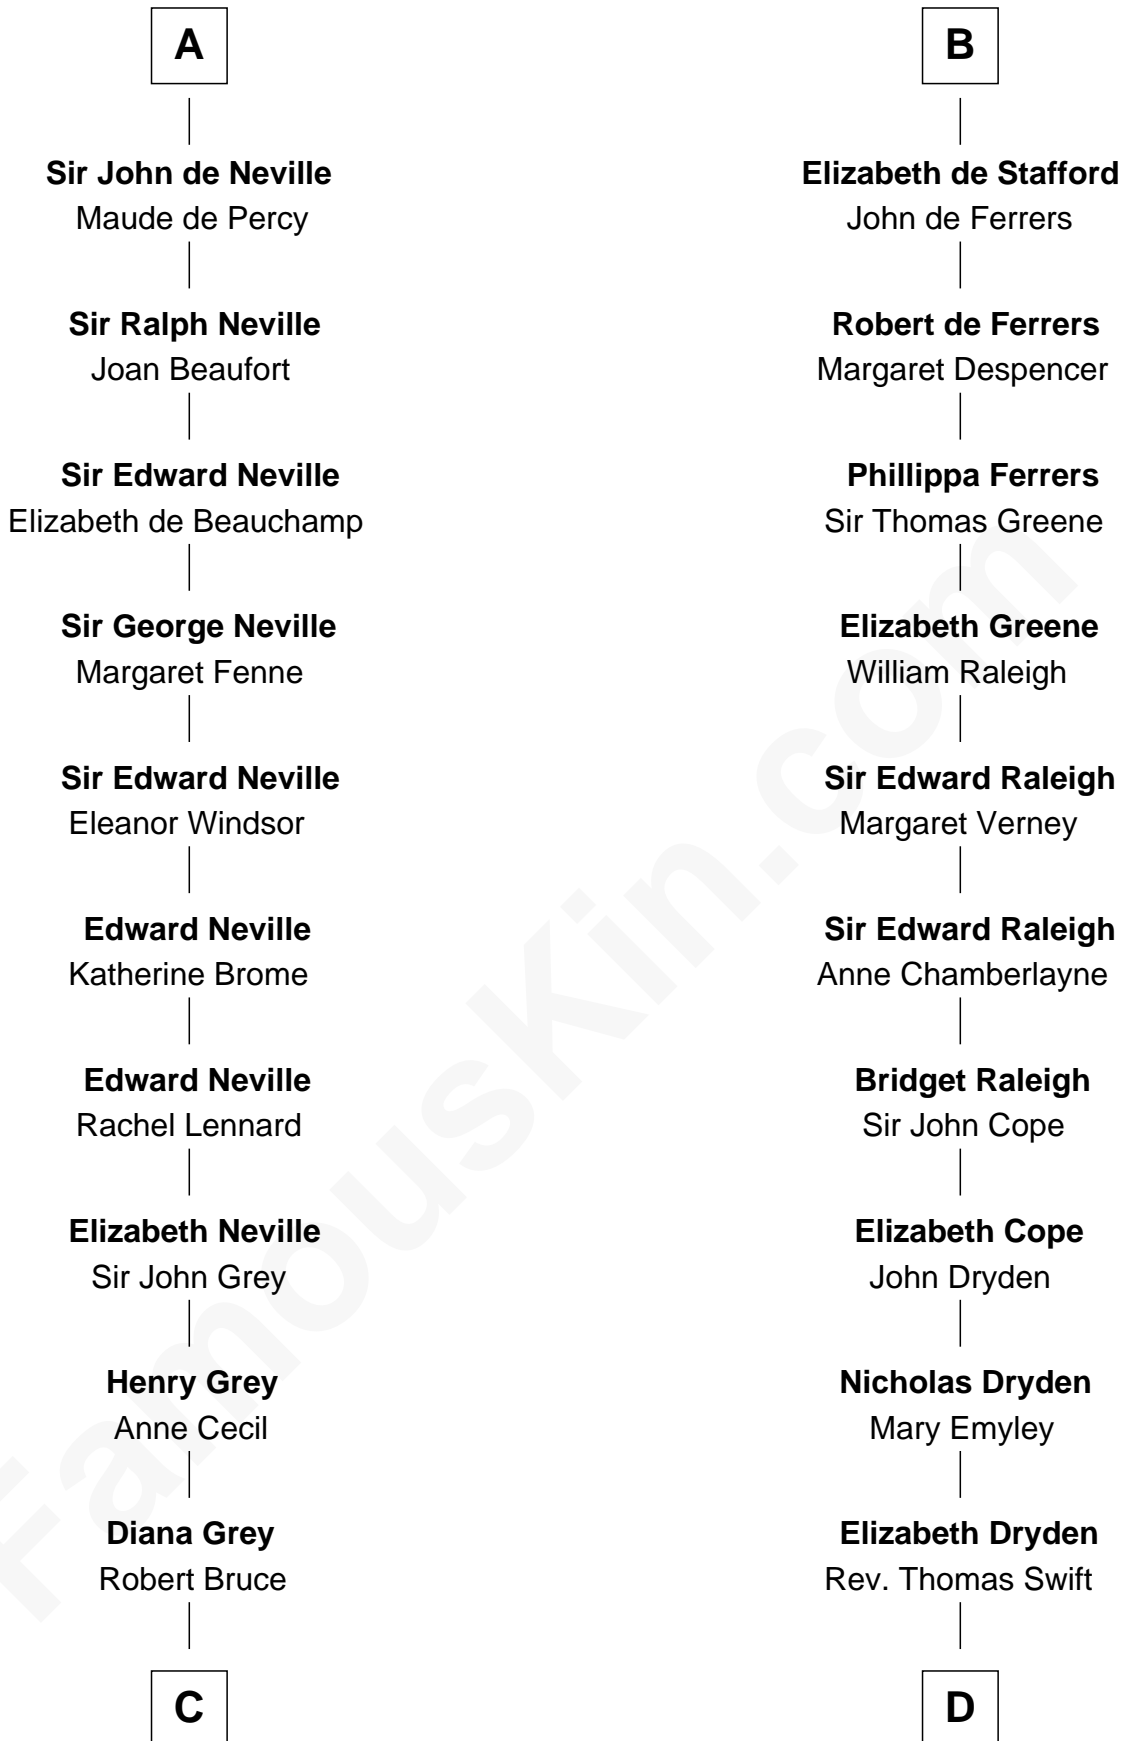

# FamousKin.com Relationship Chart of

**Lt. Gen. James Brudenell**

*Leader of the "Charge of the Light Brigade"*

18th cousin 3 times removed of

**Jonathan Swift**

*Author of Gulliver's Travels*

**Dermot MacMurrough**

Mor O'Toole

**C**

**Thomas Bruce**  
Elizabeth Seymour

**Elizabeth Bruce**  
George Brudenell

**Robert Brudenell**  
Anne Bishopp

**Robert Brudenell**  
Penelope Anne Cooke

**Lt. Gen. James Brudenell**  
*Charge of the Light Brigade Leader*

**D**

**Jonathan Swift**  
Abigail Erick

**Jonathan Swift**  
*Author of Gulliver's Travels*

FamousKin.com