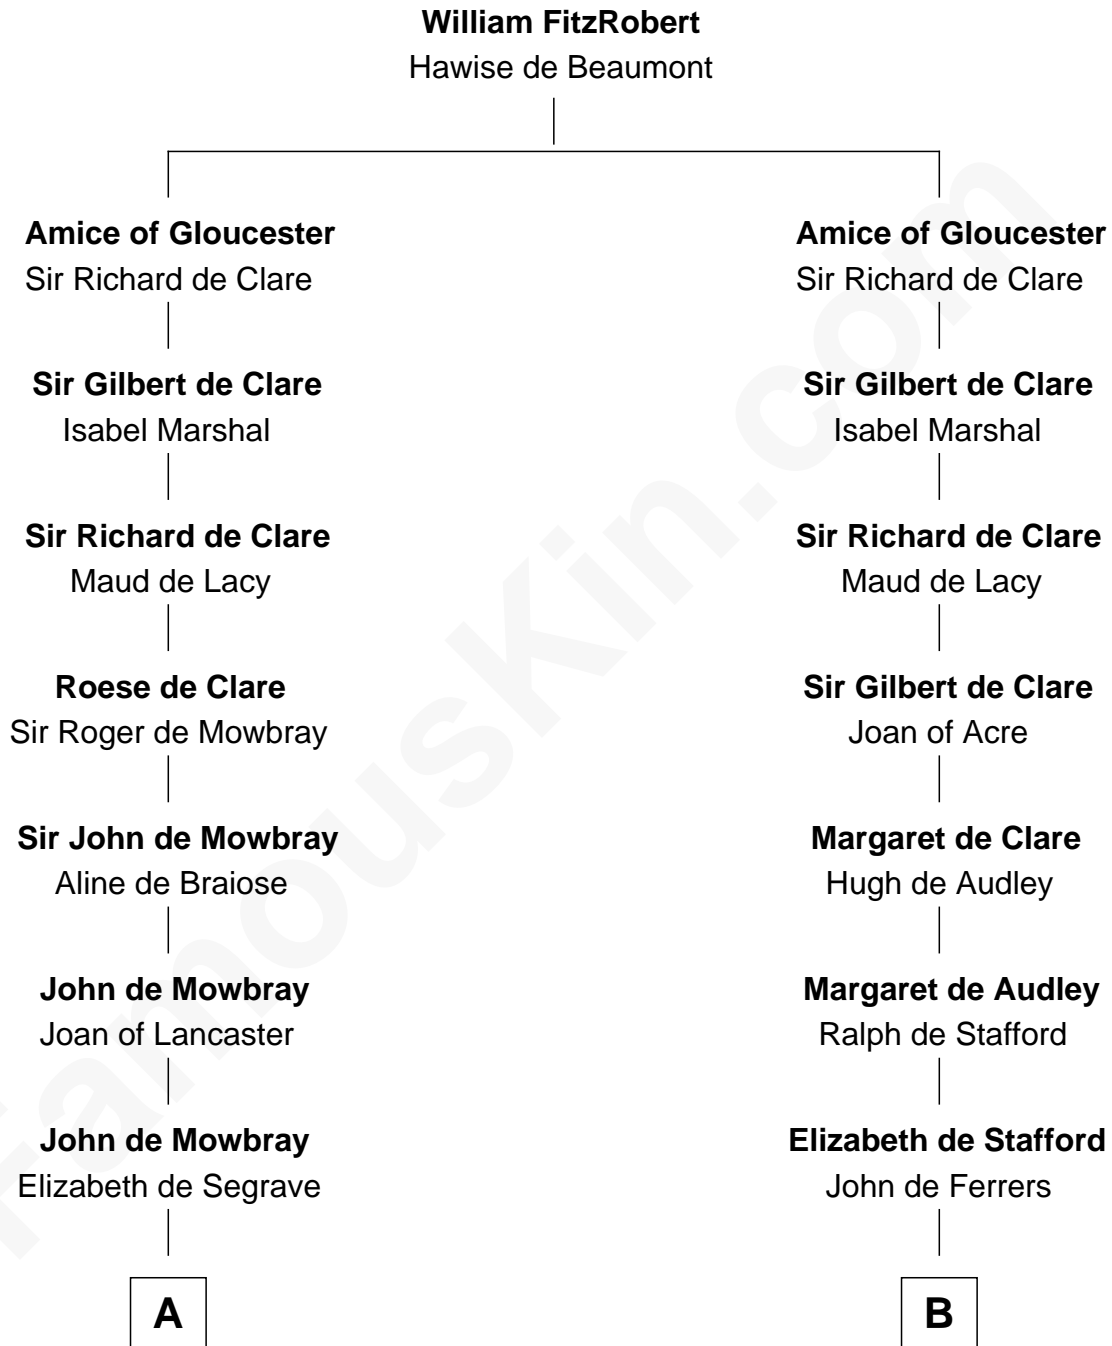

FamousKin.com Relationship Chart of

Lt. Gen. James Brudenell

Leader of the "Charge of the Light Brigade"

17th cousin 3 times removed of

Jonathan Swift

Author of Gulliver's Travels

C

—
Anne Boscawen

Sir Cecil Bishopp

—
Anne Bishopp

Robert Brudenell

—
Robert Brudenell

Penelope Anne Cooke

—
Lt. Gen. James Brudenell

Charge of the Light Brigade Leader

FamousKin.com