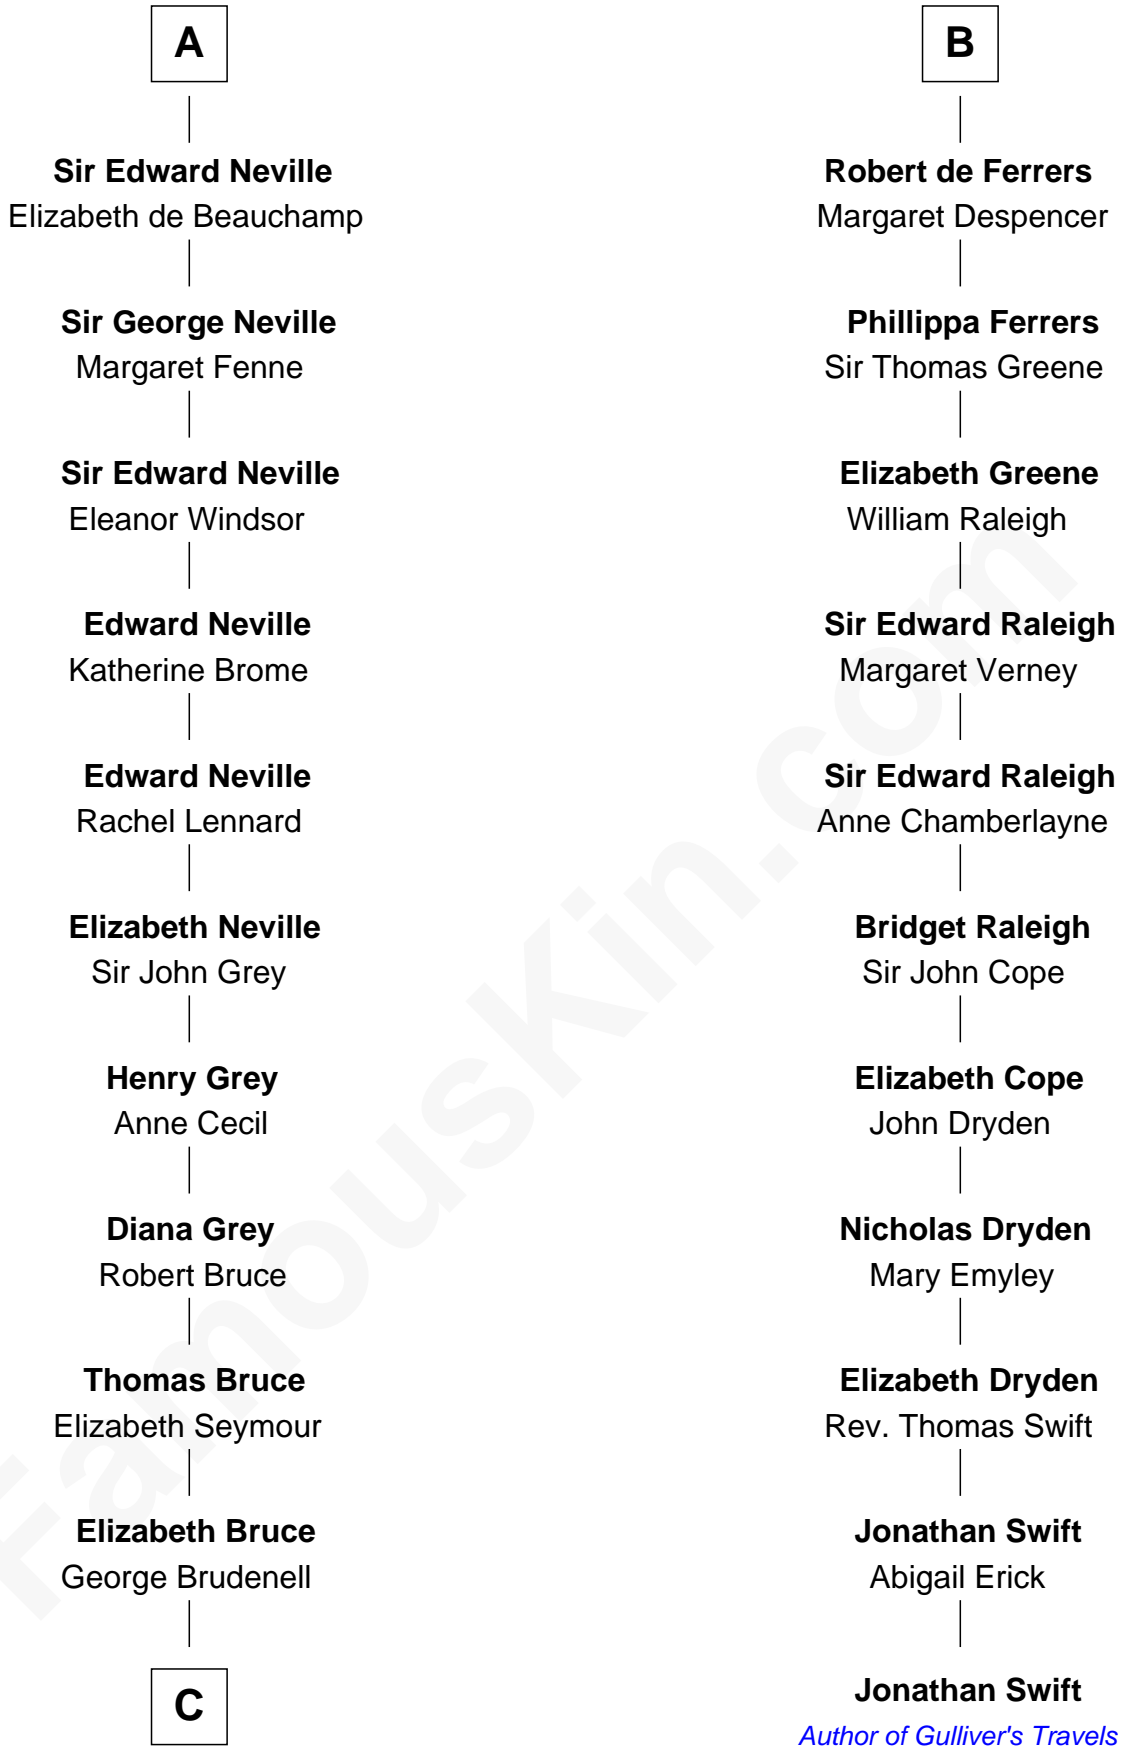

FamousKin.com

Relationship Chart of

Lt. Gen. James Brudenell

Leader of the "Charge of the Light Brigade"

17th cousin 2 times removed of

Jonathan Swift

Author of Gulliver's Travels

C

Robert Brudenell

Anne Bishopp

Robert Brudenell

Penelope Anne Cooke

Lt. Gen. James Brudenell

Charge of the Light Brigade Leader

FamousKin.com