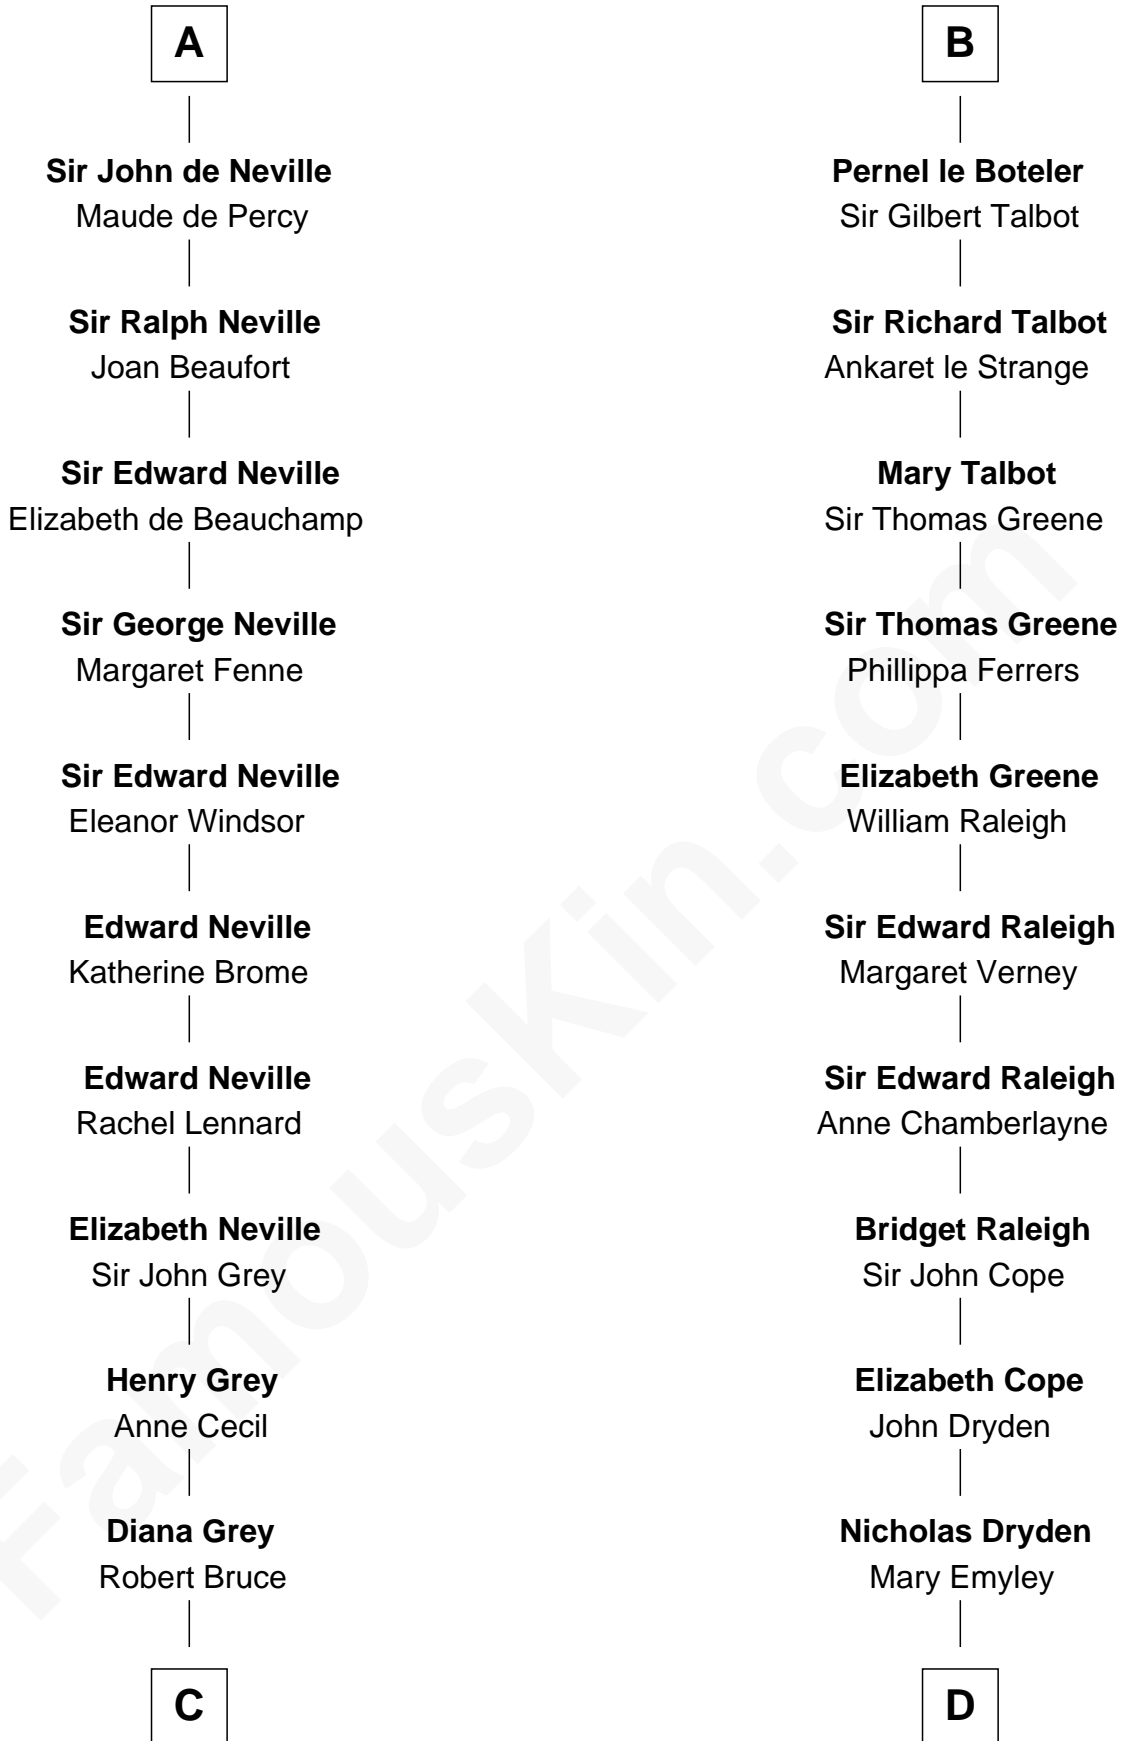

# FamousKin.com Relationship Chart of

**Lt. Gen. James Brudenell**

*Leader of the "Charge of the Light Brigade"*

19th cousin 2 times removed of

**Jonathan Swift**

*Author of Gulliver's Travels*

**C**

**Thomas Bruce**  
Elizabeth Seymour

**Elizabeth Bruce**  
George Brudenell

**Robert Brudenell**  
Anne Bishopp

**Robert Brudenell**  
Penelope Anne Cooke

**Lt. Gen. James Brudenell**  
*Charge of the Light Brigade Leader*

**D**

**Elizabeth Dryden**  
Rev. Thomas Swift