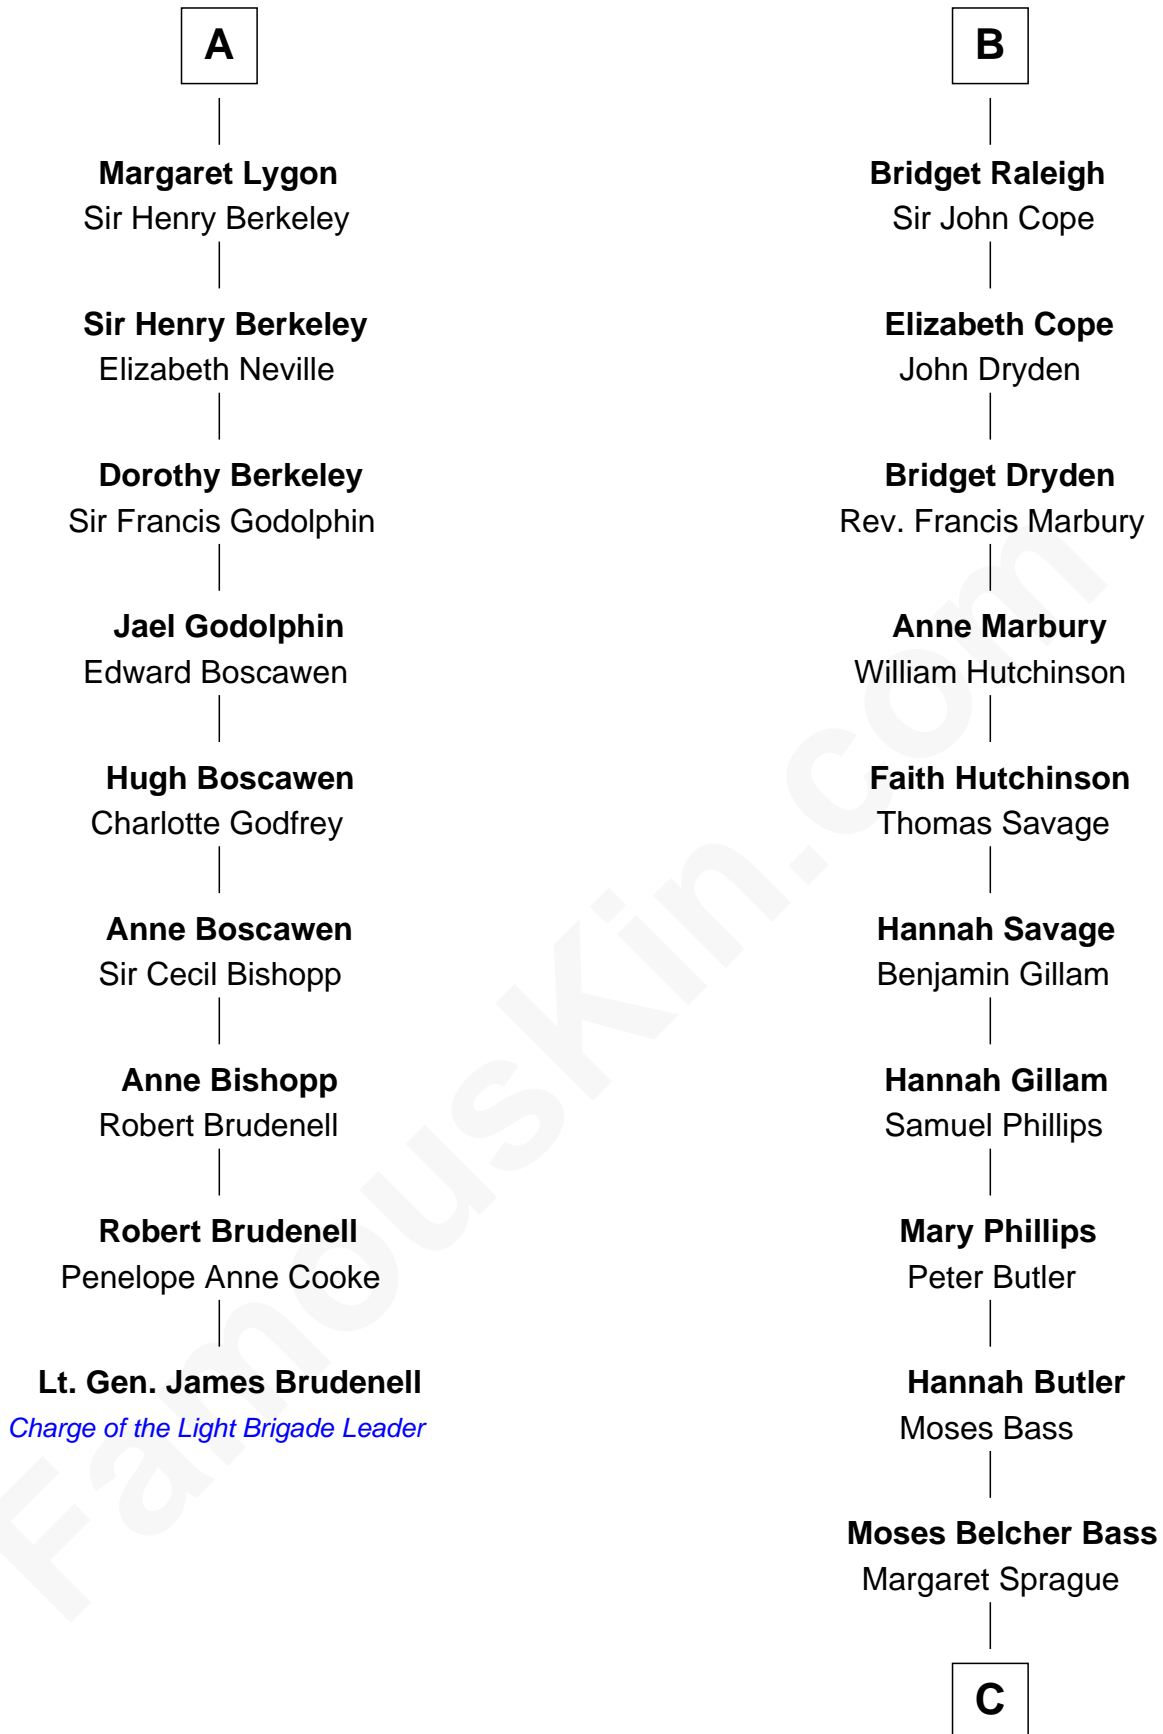

## Relationship Chart of

**Lt. Gen. James Brudenell**

*Leader of the "Charge of the Light Brigade"*

15th cousin 6 times removed of

**Erskine Childers**

*4th President of Ireland*

**Edmund Fitzalan**

Alice de Warenne

**Richard Fitzalan**  
Eleanor Plantagenet

**Sir Richard Fitzalan**  
Elizabeth de Bohun

**Elizabeth Fitzalan**  
Sir Thomas Mowbray

**Isabel Mowbray**  
Sir James Berkeley

**Maurice Berkeley**  
Isabel Mead

**Anne Berkeley**  
Sir William Dennis

**Eleanor Dennis**  
William Lygon

**A**

**Mary Fitzalan**  
John le Strange

**Ankaret le Strange**  
Sir Richard Talbot

**Mary Talbot**  
Sir Thomas Greene

**Sir Thomas Greene**  
Phillippa Ferrers

**Elizabeth Greene**  
William Raleigh

**Sir Edward Raleigh**  
Margaret Verney

**Sir Edward Raleigh**  
Anne Chamberlayne

**B**

**C**

**Mary Butler Bass**

Elisha Smith

**Cordelia Miller Smith**