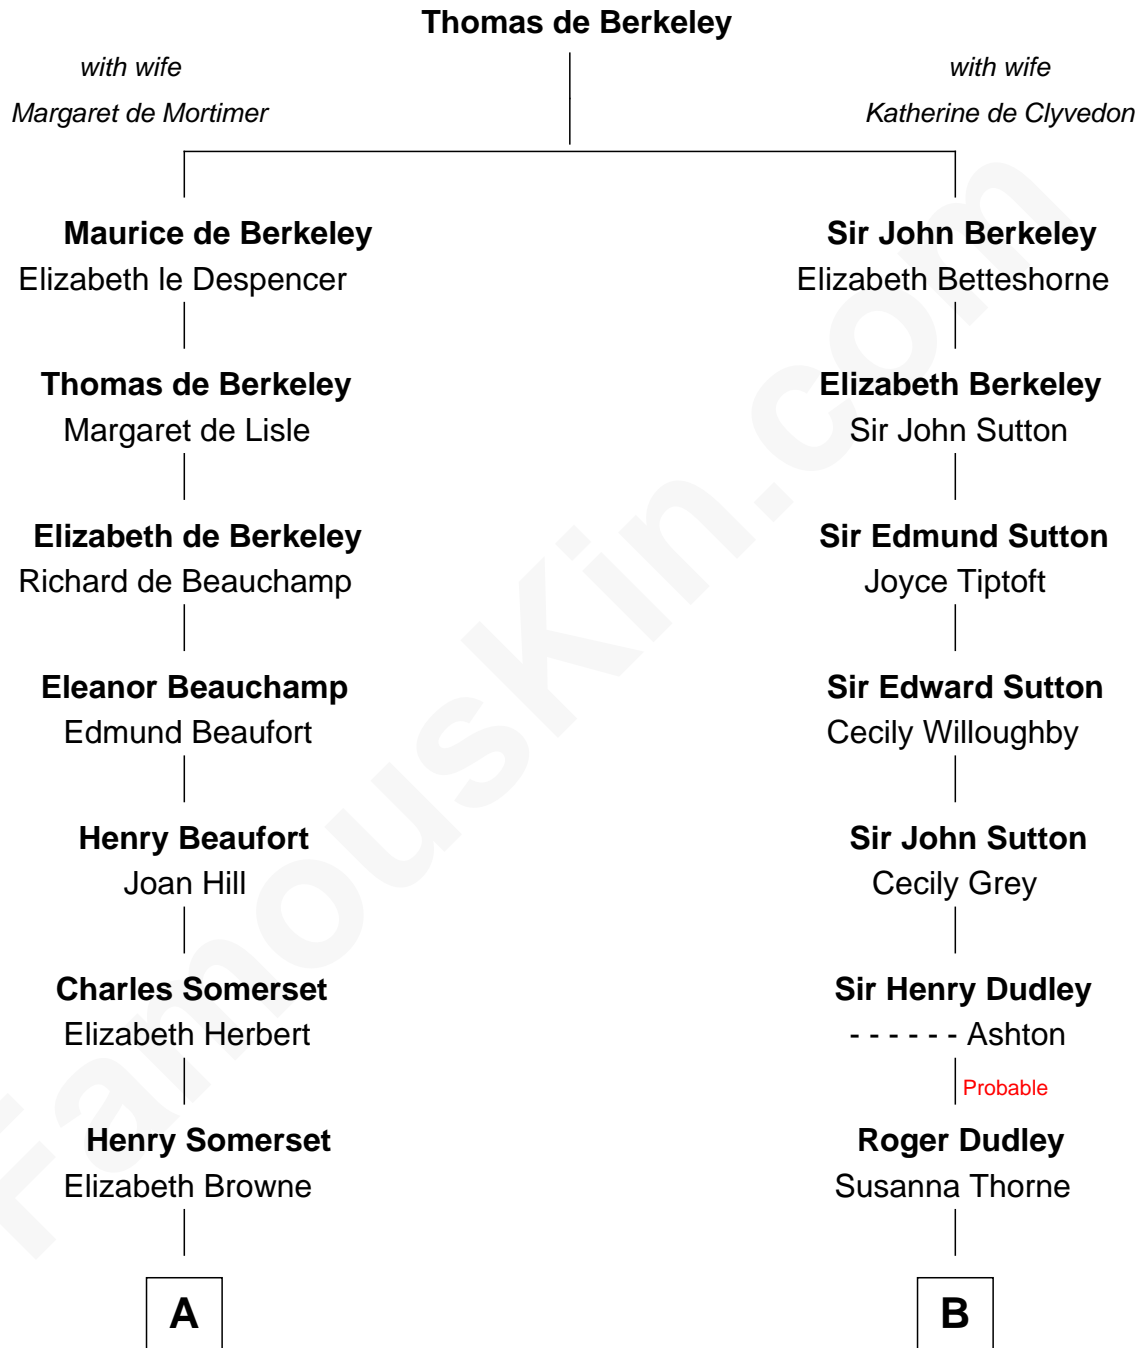

FamousKin.com Relationship Chart of

Lt. Gen. James Brudenell
Leader of the "Charge of the Light Brigade"

16th cousin 2 times removed of

Alan Ladd
Movie Actor

C

Alan Harwood Ladd

Selina Raleigh

Alan Ladd

Movie Actor

FamousKin.com