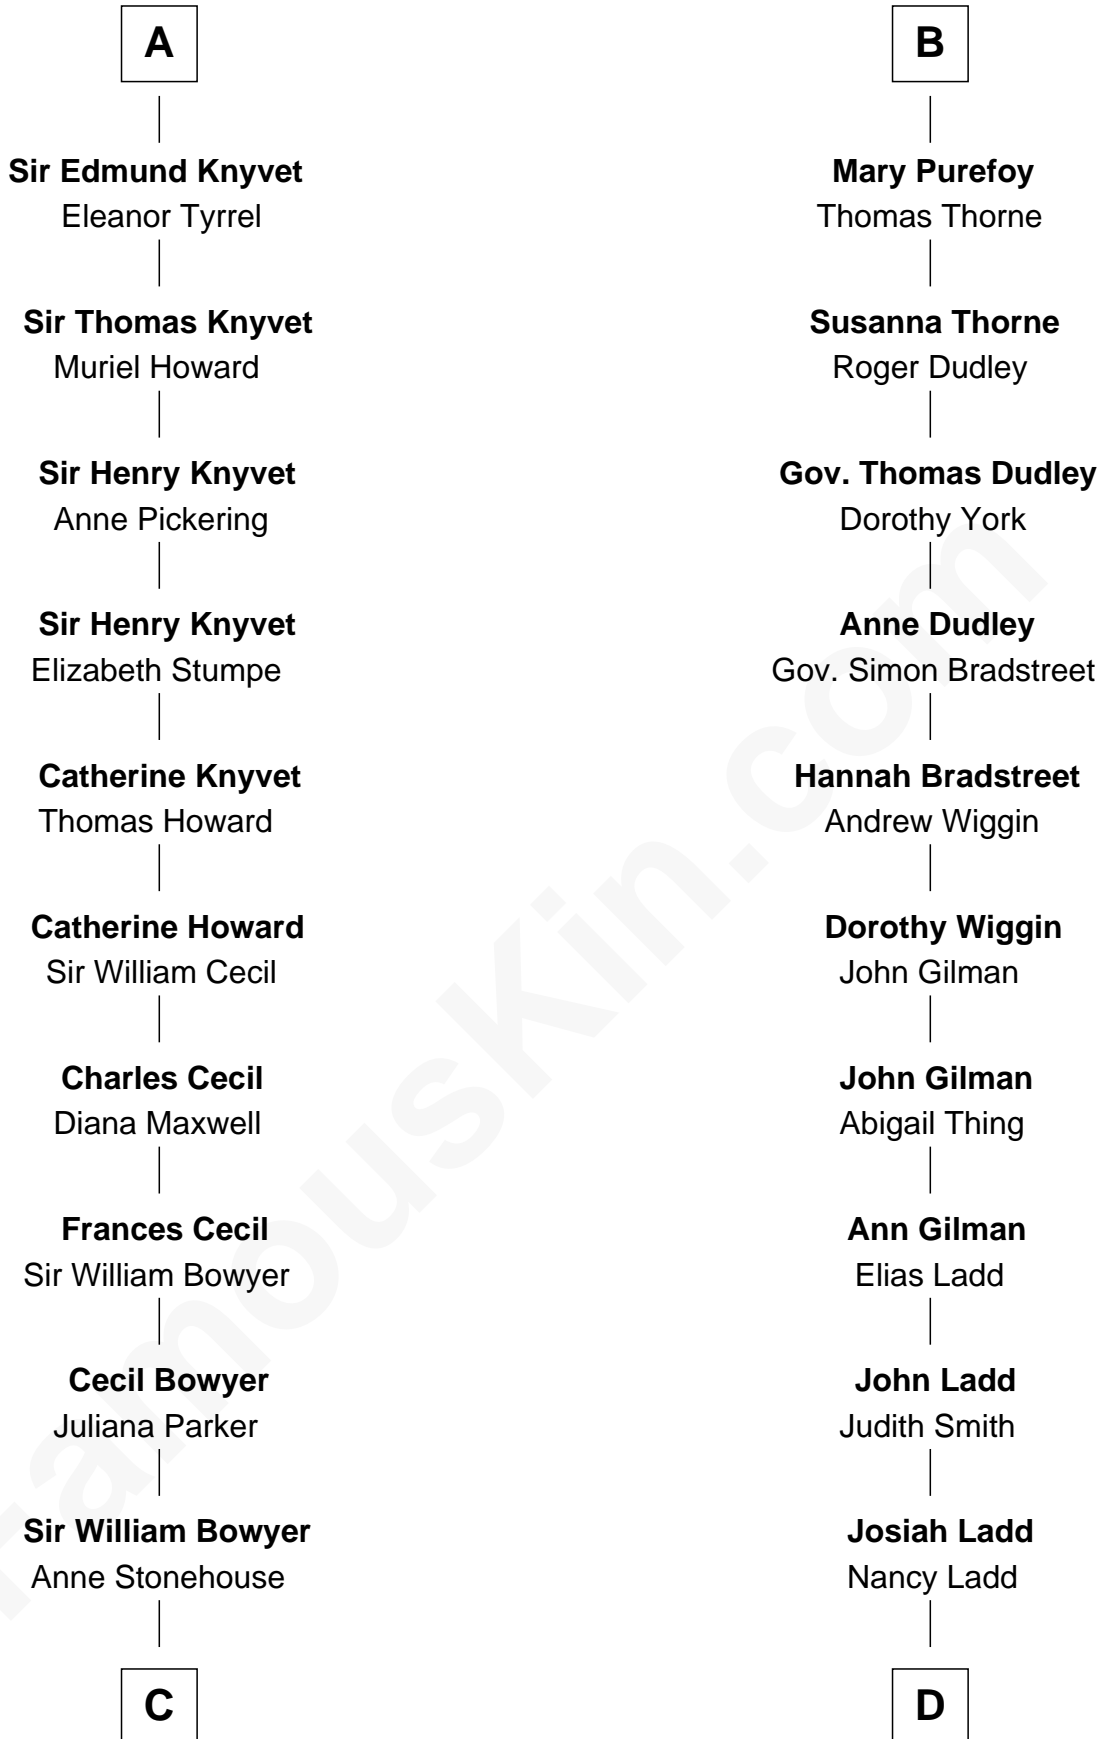

FamousKin.com

Relationship Chart of

Lt. Gen. James Brudenell

Leader of the "Charge of the Light Brigade"

19th cousin 1 time removed of

Alan Ladd

Movie Actor

Sir John Marmion

Maud de Furnival

C

Penelope Bowyer
George John Cooke

Penelope Anne Cooke
Robert Brudenell

Lt. Gen. James Brudenell
Charge of the Light Brigade Leader

D

Alvaro Ladd
Nancy Shotwell

Oscar F. Ladd
Julia Henrietta Meigs