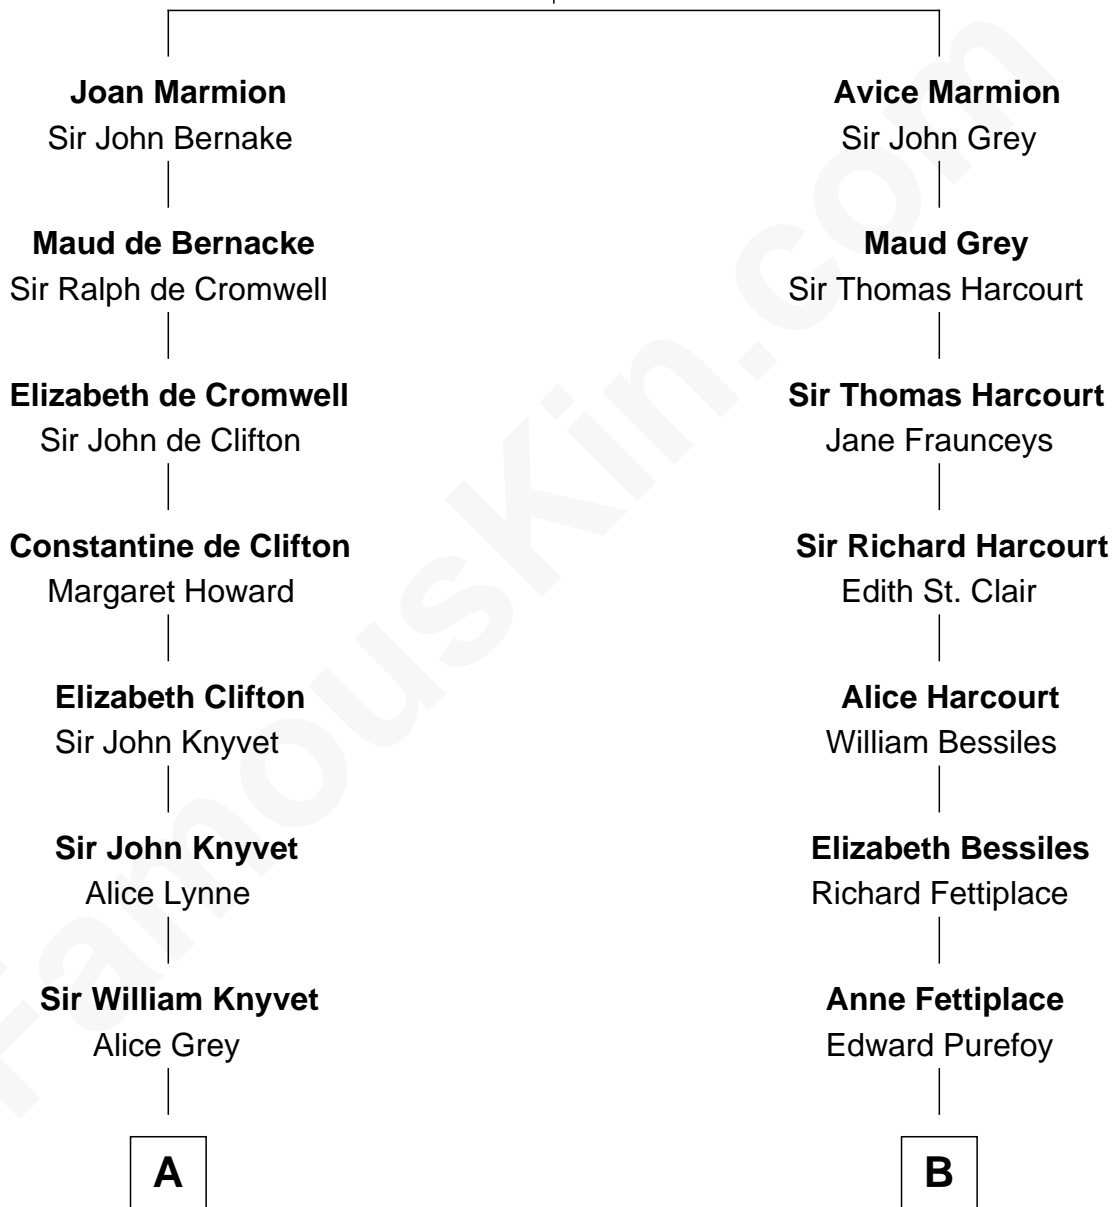

FamousKin.com

Relationship Chart of

Lt. Gen. James Brudenell

Leader of the "Charge of the Light Brigade"

19th cousin 1 time removed of

Alan Ladd

Movie Actor

Sir John Marmion

Maud de Furnival

C

Penelope Bowyer
George John Cooke

Penelope Anne Cooke
Robert Brudenell

Lt. Gen. James Brudenell
Charge of the Light Brigade Leader

D

Alvaro Ladd
Nancy Shotwell

Oscar F. Ladd
Julia Henrietta Meigs