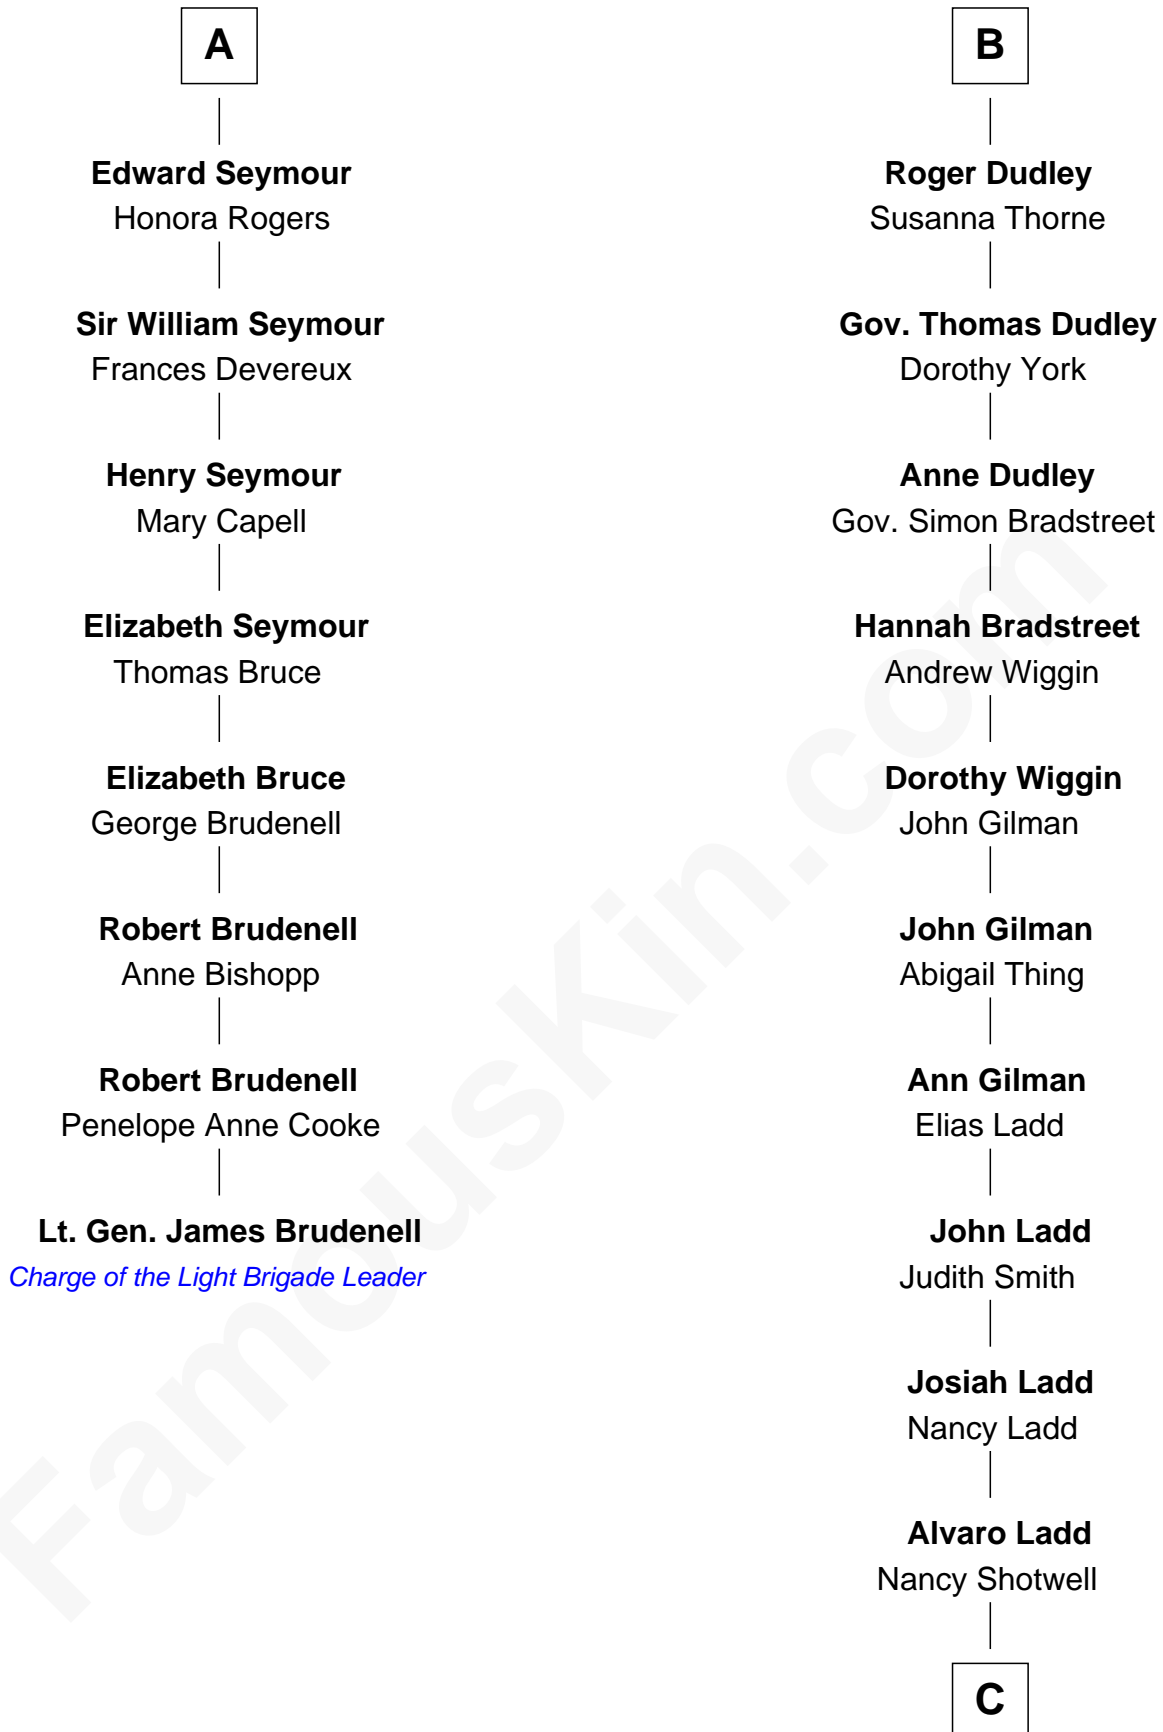

# FamousKin.com Relationship Chart of

**Lt. Gen. James Brudenell**  
*Leader of the "Charge of the Light Brigade"*

14th cousin 5 times removed of

**Alan Ladd**  
*Movie Actor*

**Sir Philip le Despencer**  
Elizabeth - - - - -

**Sir Philip le Despencer**  
Elizabeth de Tibetot

**Margery Despencer**  
Sir Roger Wentworth

**Sir Philip Wentworth**  
Mary Clifford

**Sir Henry Wentworth**  
Anne Say

**Margery Wentworth**  
Sir John Seymour

**Edward Seymour**  
Anne Stanhope

**Edward Seymour**  
Katherine Grey

**A**

**Alice le Despenser**  
Sir John Sutton

**Sir John Sutton**  
Constance Blount

**Sir John Sutton**  
Elizabeth Berkeley

**Sir Edmund Sutton**  
Joyce Tiptoft

**Sir Edward Sutton**  
Cecily Willoughby

**Sir John Sutton**  
Cecily Grey

**Sir Henry Dudley**  
- - - - - Ashton

Probable

**B**

**C**

**Oscar F. Ladd**

Julia Henrietta Meigs