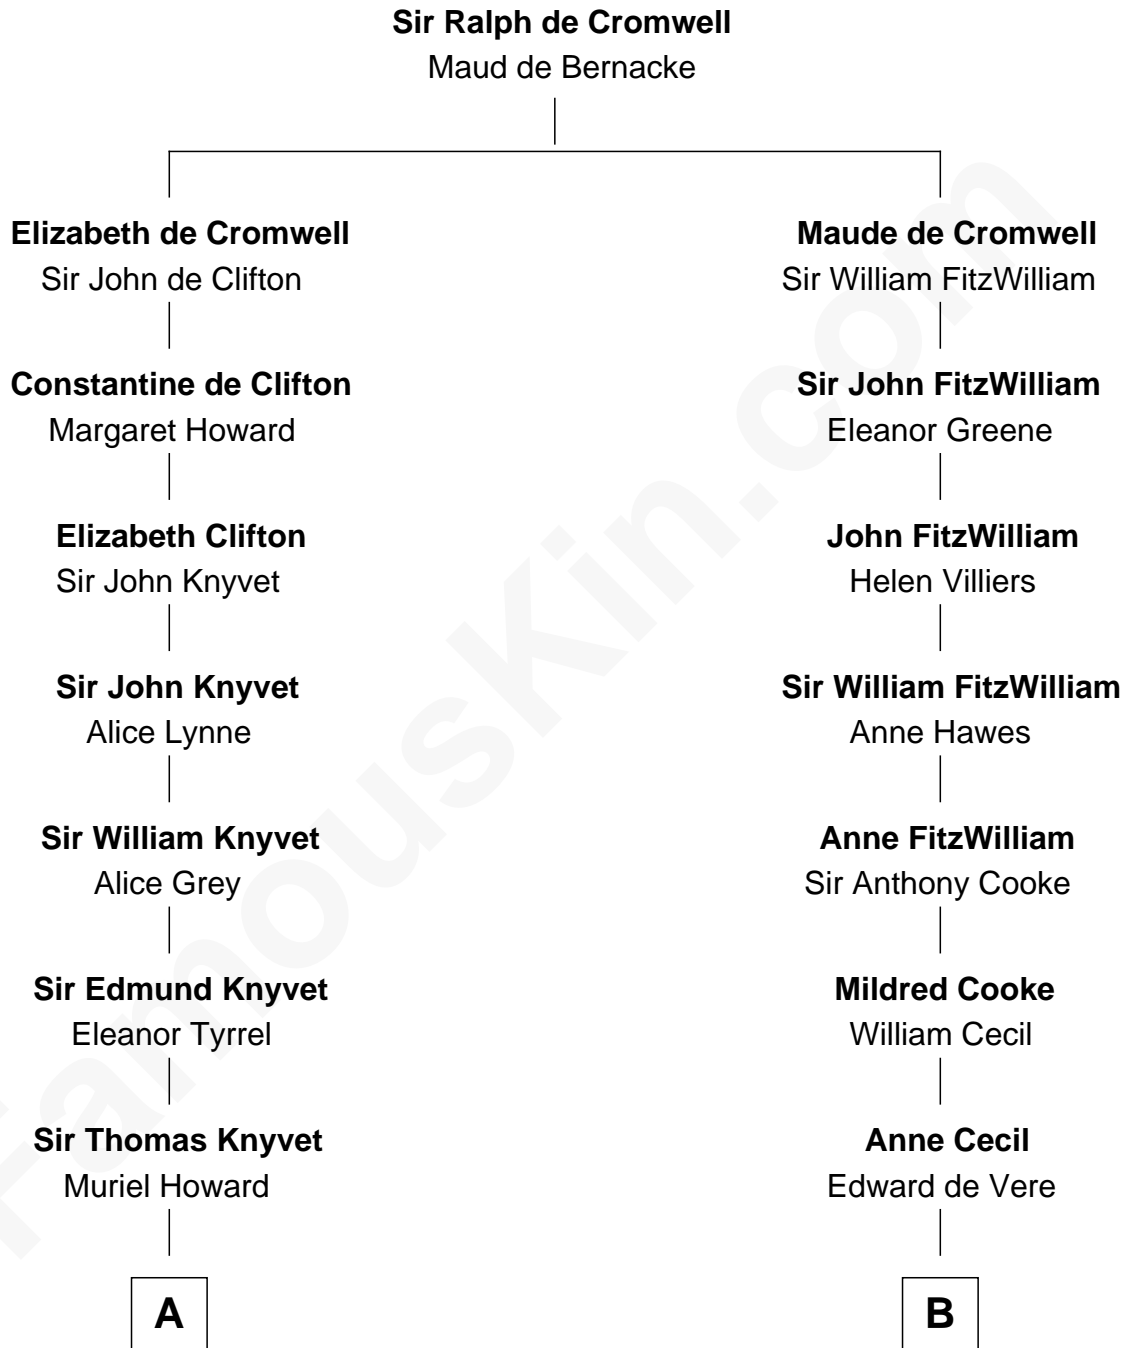

FamousKin.com

Relationship Chart of

Lt. Gen. James Brudenell

Leader of the "Charge of the Light Brigade"

17th cousin 2 times removed of

Hugh Grant

Movie Actor

C