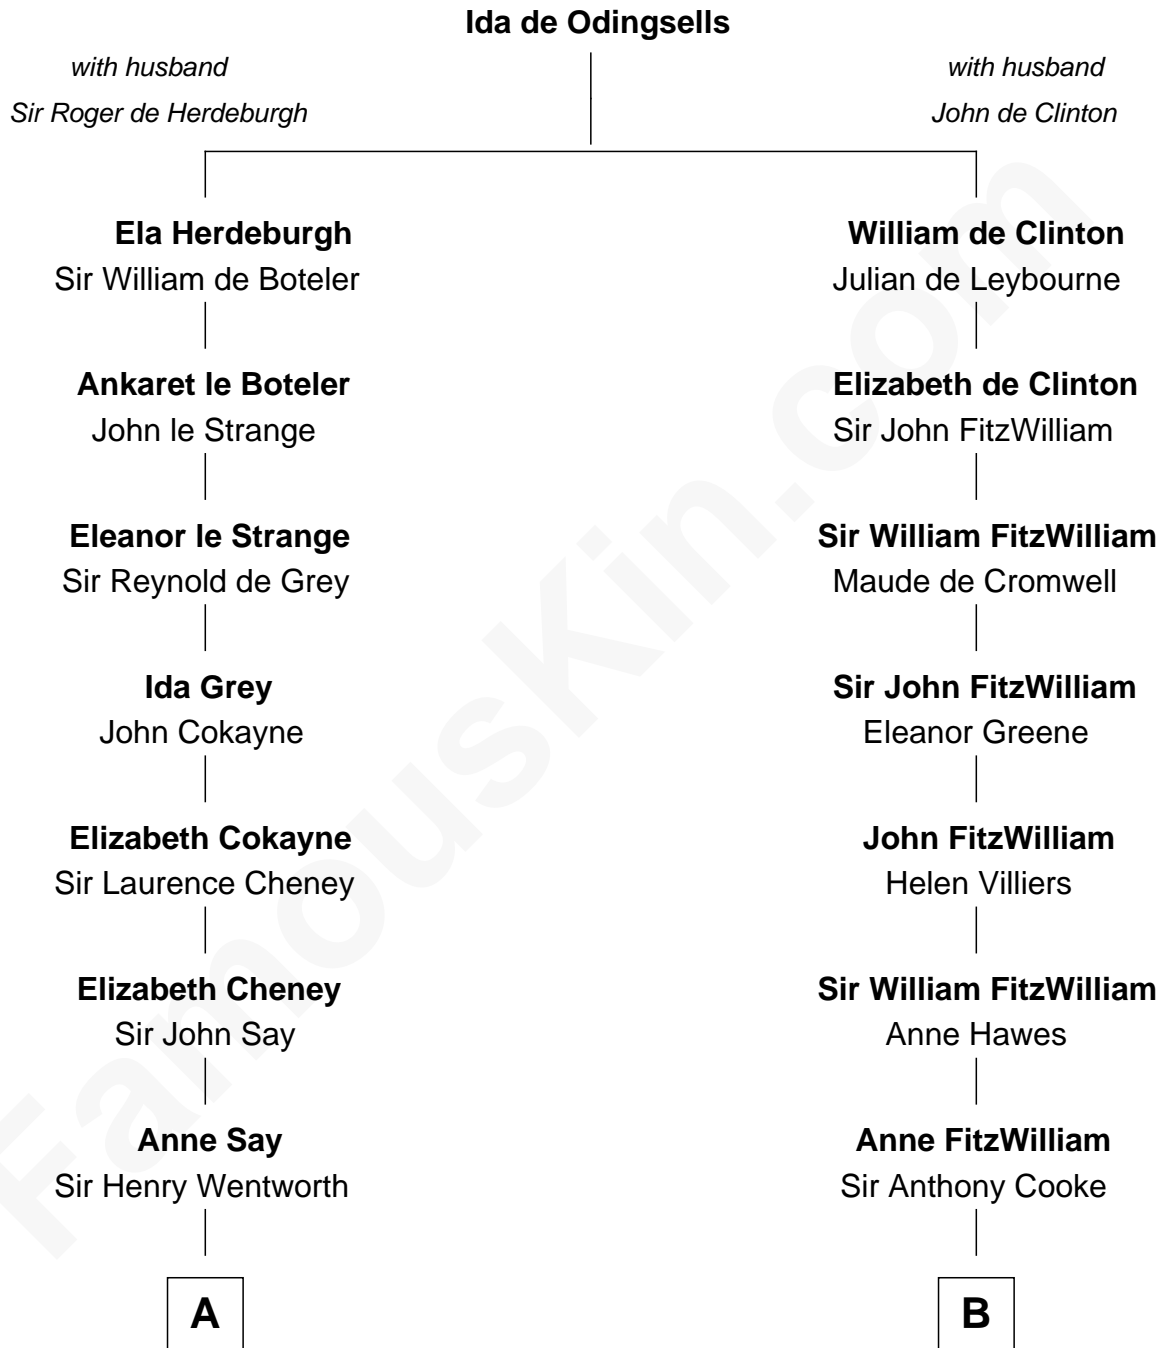

## Relationship Chart of

**Lt. Gen. James Brudenell**

*Leader of the "Charge of the Light Brigade"*

17th cousin 4 times removed of

**Hugh Grant**

*Movie Actor*

**C**

—  
**Cyril Randolph**

Frances Selina Hervey

—  
**Felton George Randolph**

Emily Margaret Nepean

—  
**Margaret Isobel Randolph**

John Cassilis MacLean

—  
**Fynvola Susan MacLean**

James Murray Grant

—  
**Hugh Grant**