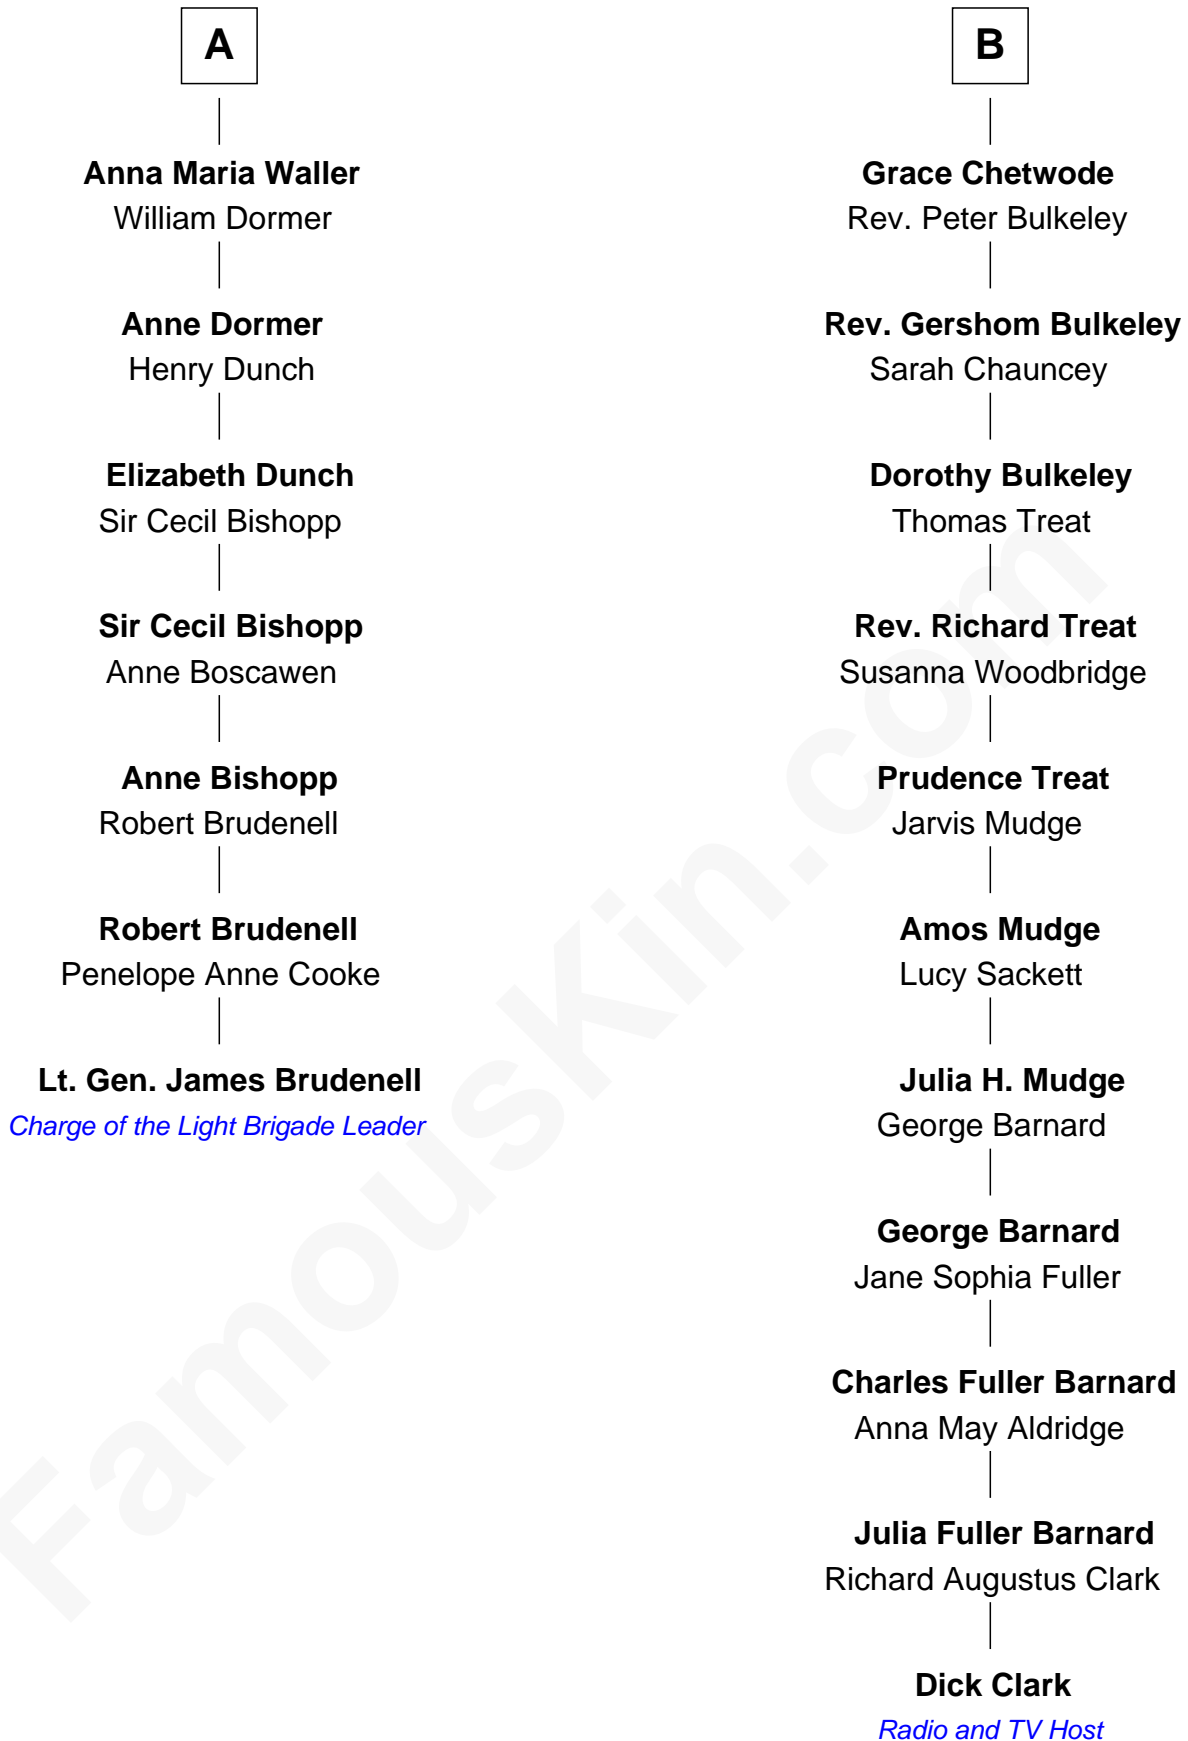

FamousKin.com

Relationship Chart of

Lt. Gen. James Brudenell

Leader of the "Charge of the Light Brigade"

13th cousin 4 times removed of

Dick Clark

Radio and TV Host

Sir Baldwin Freville

Maude le Scrope

Dick Clark photo by [Alan Light](#) (CC BY 2.0)