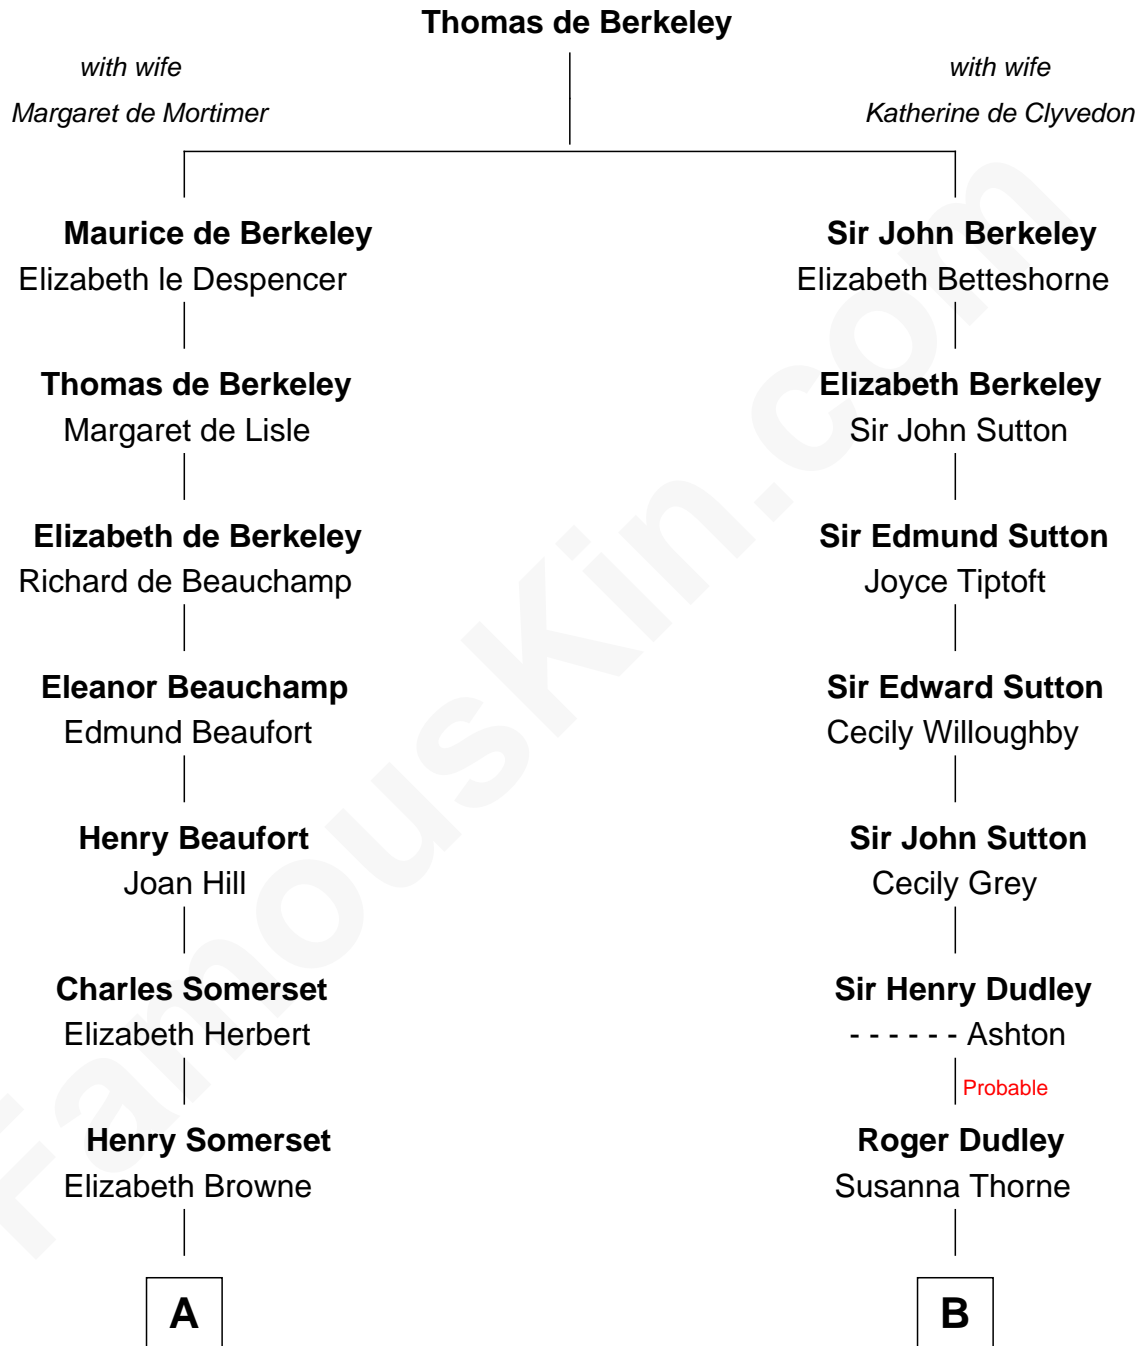

# FamousKin.com Relationship Chart of

**Lt. Gen. James Brudenell**  
*Leader of the "Charge of the Light Brigade"*

16th cousin 1 time removed of

**Dick Clark**  
*Radio and TV Host*

Dick Clark photo by [Alan Light](#) (CC BY 2.0)