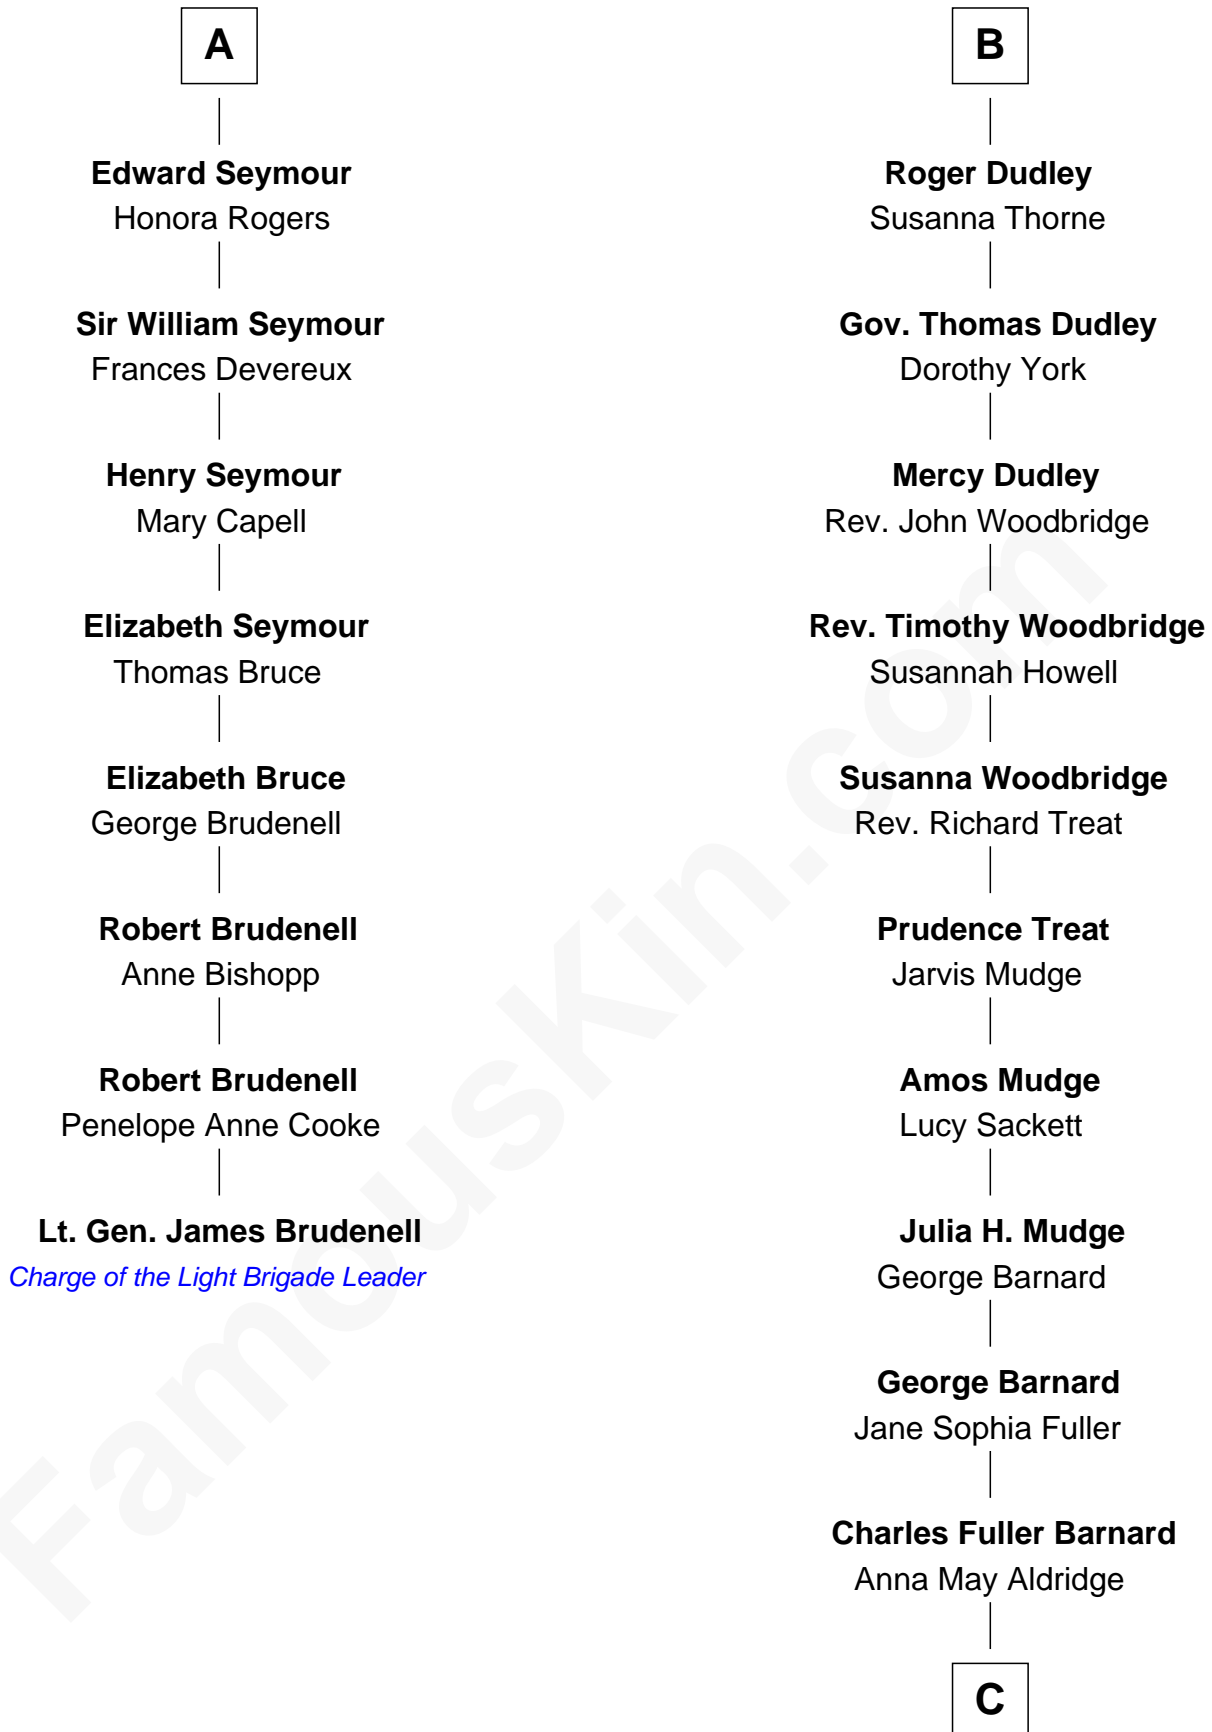

Sir Philip le Despencer
Elizabeth de Tibetot

Margery Despencer
Sir Roger Wentworth

Sir Philip Wentworth
Mary Clifford

Sir Henry Wentworth
Anne Say

Margery Wentworth
Sir John Seymour

Edward Seymour
Anne Stanhope

Edward Seymour
Katherine Grey

A

Alice le Despenser
Sir John Sutton

Sir John Sutton
Constance Blount

Sir John Sutton
Elizabeth Berkeley

Sir Edmund Sutton
Joyce Tiptoft

Sir Edward Sutton
Cecily Willoughby

Sir John Sutton
Cecily Grey

Sir Henry Dudley
- - - - - Ashton

Probable

B

C

Julia Fuller Barnard
Richard Augustus Clark

Dick Clark
Radio and TV Host

FamousKin.com