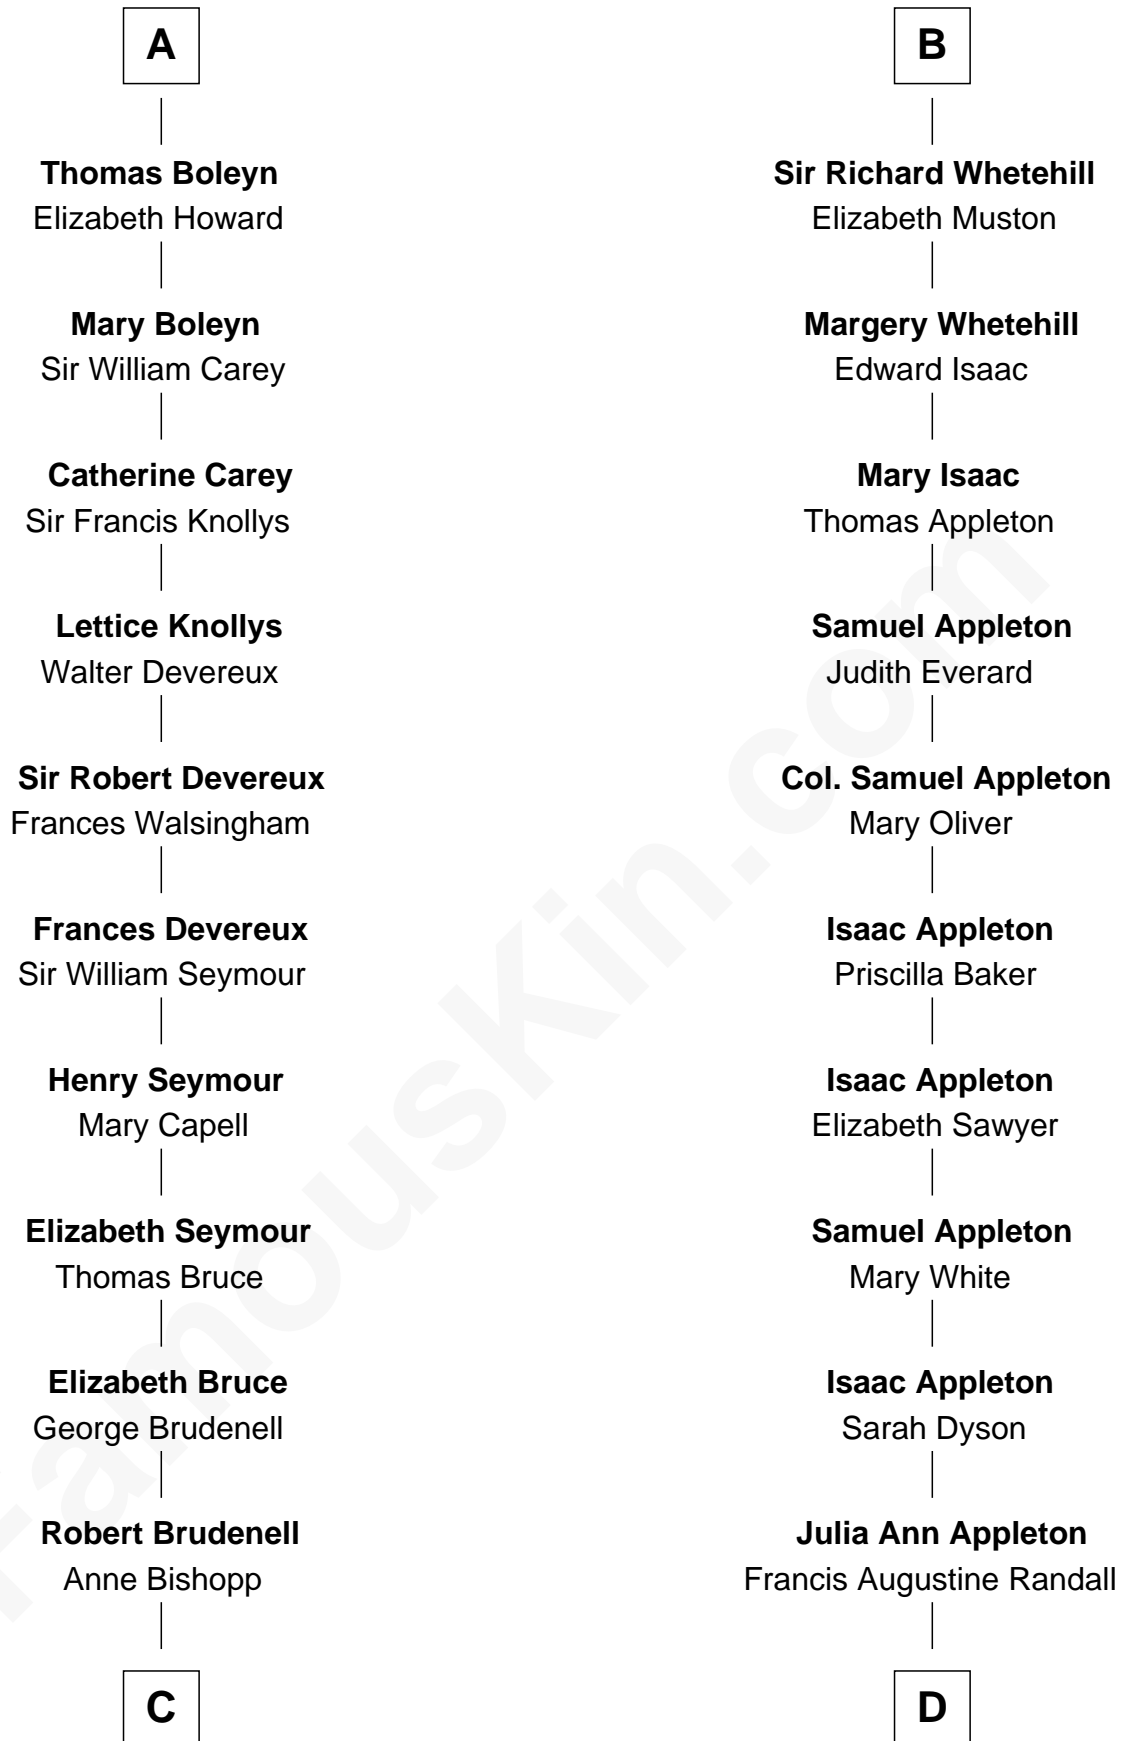

## Relationship Chart of

**Lt. Gen. James Brudenell**  
*Leader of the "Charge of the Light Brigade"*

18th cousin 3 times removed of

**James Spader**  
*TV and Movie Actor*

**John IV le Strange**  
 Joan de Somery

**C**

**Robert Brudenell**  
Penelope Anne Cooke

**Lt. Gen. James Brudenell**  
*Charge of the Light Brigade Leader*

**D**

**Julia M. Randall**  
William E. Fraser

**Edward Abbott Fraser**  
Myrtle H. Brown