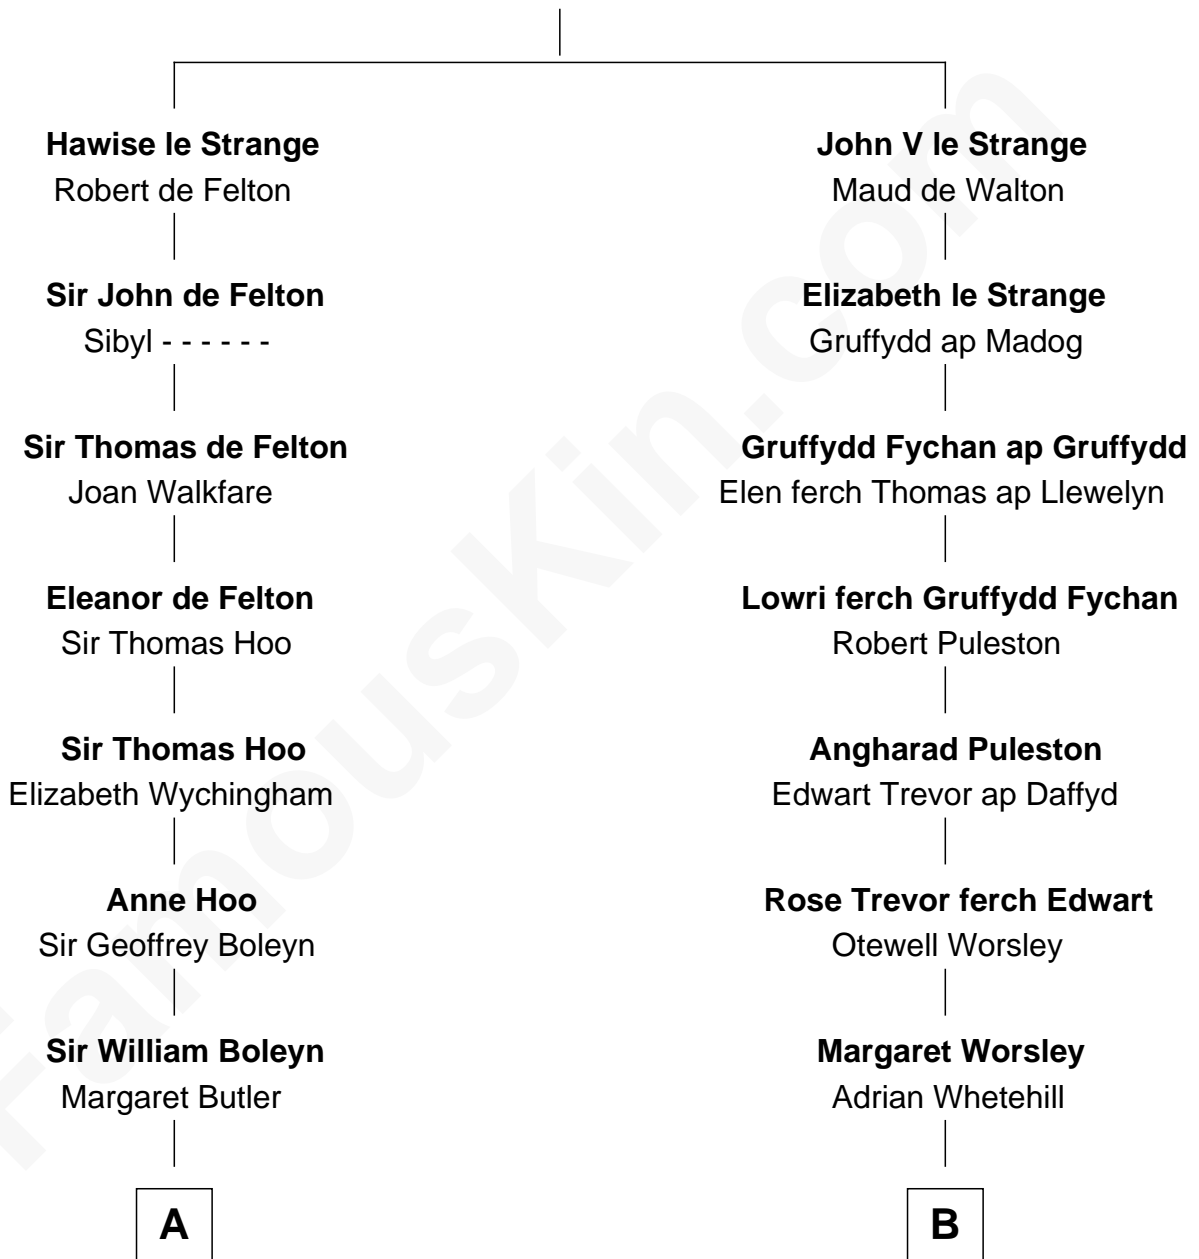

## Relationship Chart of

**Lt. Gen. James Brudenell**  
*Leader of the "Charge of the Light Brigade"*

18th cousin 3 times removed of

**James Spader**  
*TV and Movie Actor*

**John IV le Strange**  
 Joan de Somery

**C**

**Robert Brudenell**  
Penelope Anne Cooke

**Lt. Gen. James Brudenell**  
*Charge of the Light Brigade Leader*

**D**

**Julia M. Randall**  
William E. Fraser

**Edward Abbott Fraser**  
Myrtle H. Brown

**James Randall Fraser**  
Elizabeth Higginson Bowditch

**Jean Fraser**  
Stoddard Greenwood Spader

**James Spader**  
*TV and Movie Actor*