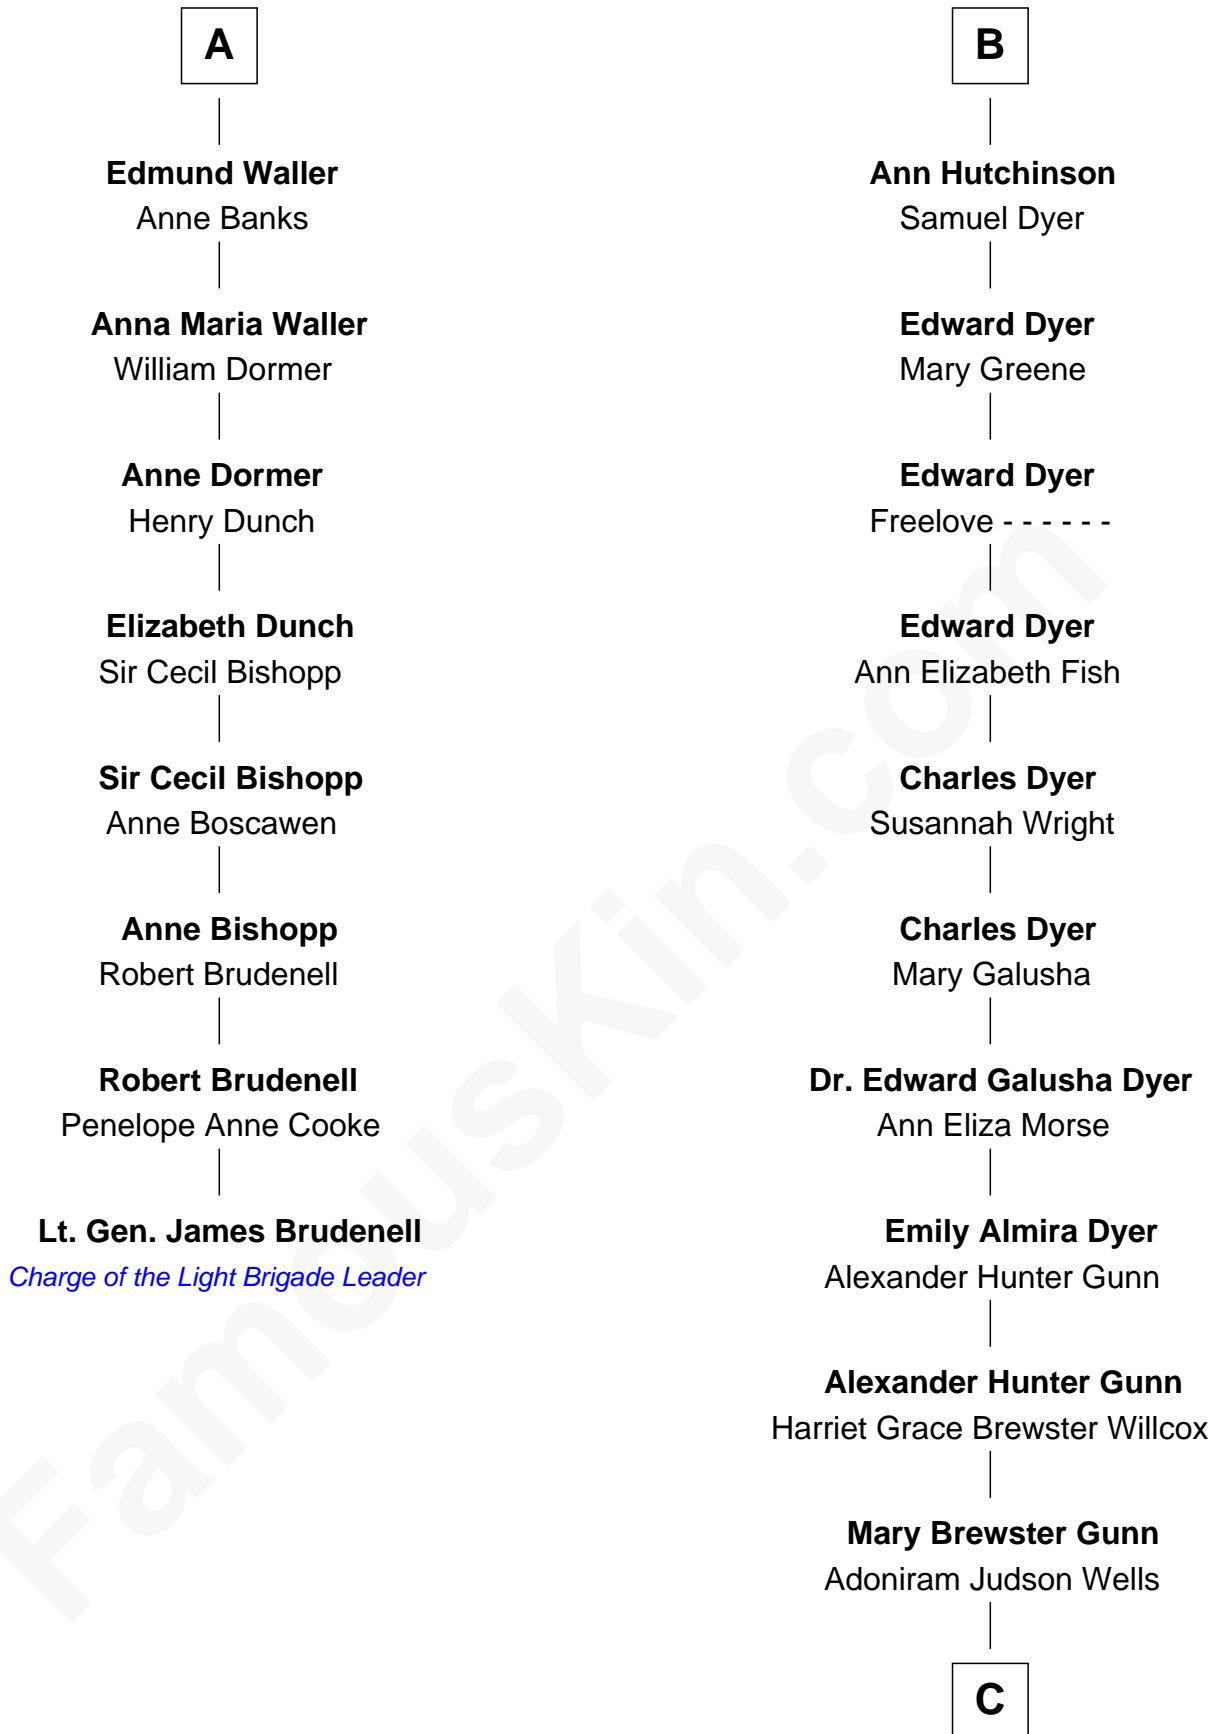

FamousKin.com

Relationship Chart of

Lt. Gen. James Brudenell

Leader of the "Charge of the Light Brigade"

14th cousin 4 times removed of

Elisabeth Shue

TV and Movie Actress

Sir Thomas Blount
Margaret de Gresley

Sanchia Blount
Edward Langford

Alice Langford
John Stradling

Anne Stradling
Sir John Danvers

Anne Danvers
Thomas Lovett

Elizabeth Lovett
Anthony Cave

Anne Cave
Griffith Hampden

Anne Hampden
Robert Waller

A

Sir Thomas Blount
Agnes Hawley

Anne Blount
William Marbury

Robert Marbury
Katherine Williamson

William Marbury
Agnes Lenton

Rev. Francis Marbury
Bridget Dryden

Anne Marbury
William Hutchinson

Edward Hutchinson
Katherine Hamby

B

C

—
Anne Brewster Wells

James William Shue

—
Elisabeth Shue

TV and Movie Actress

FamousKin.com