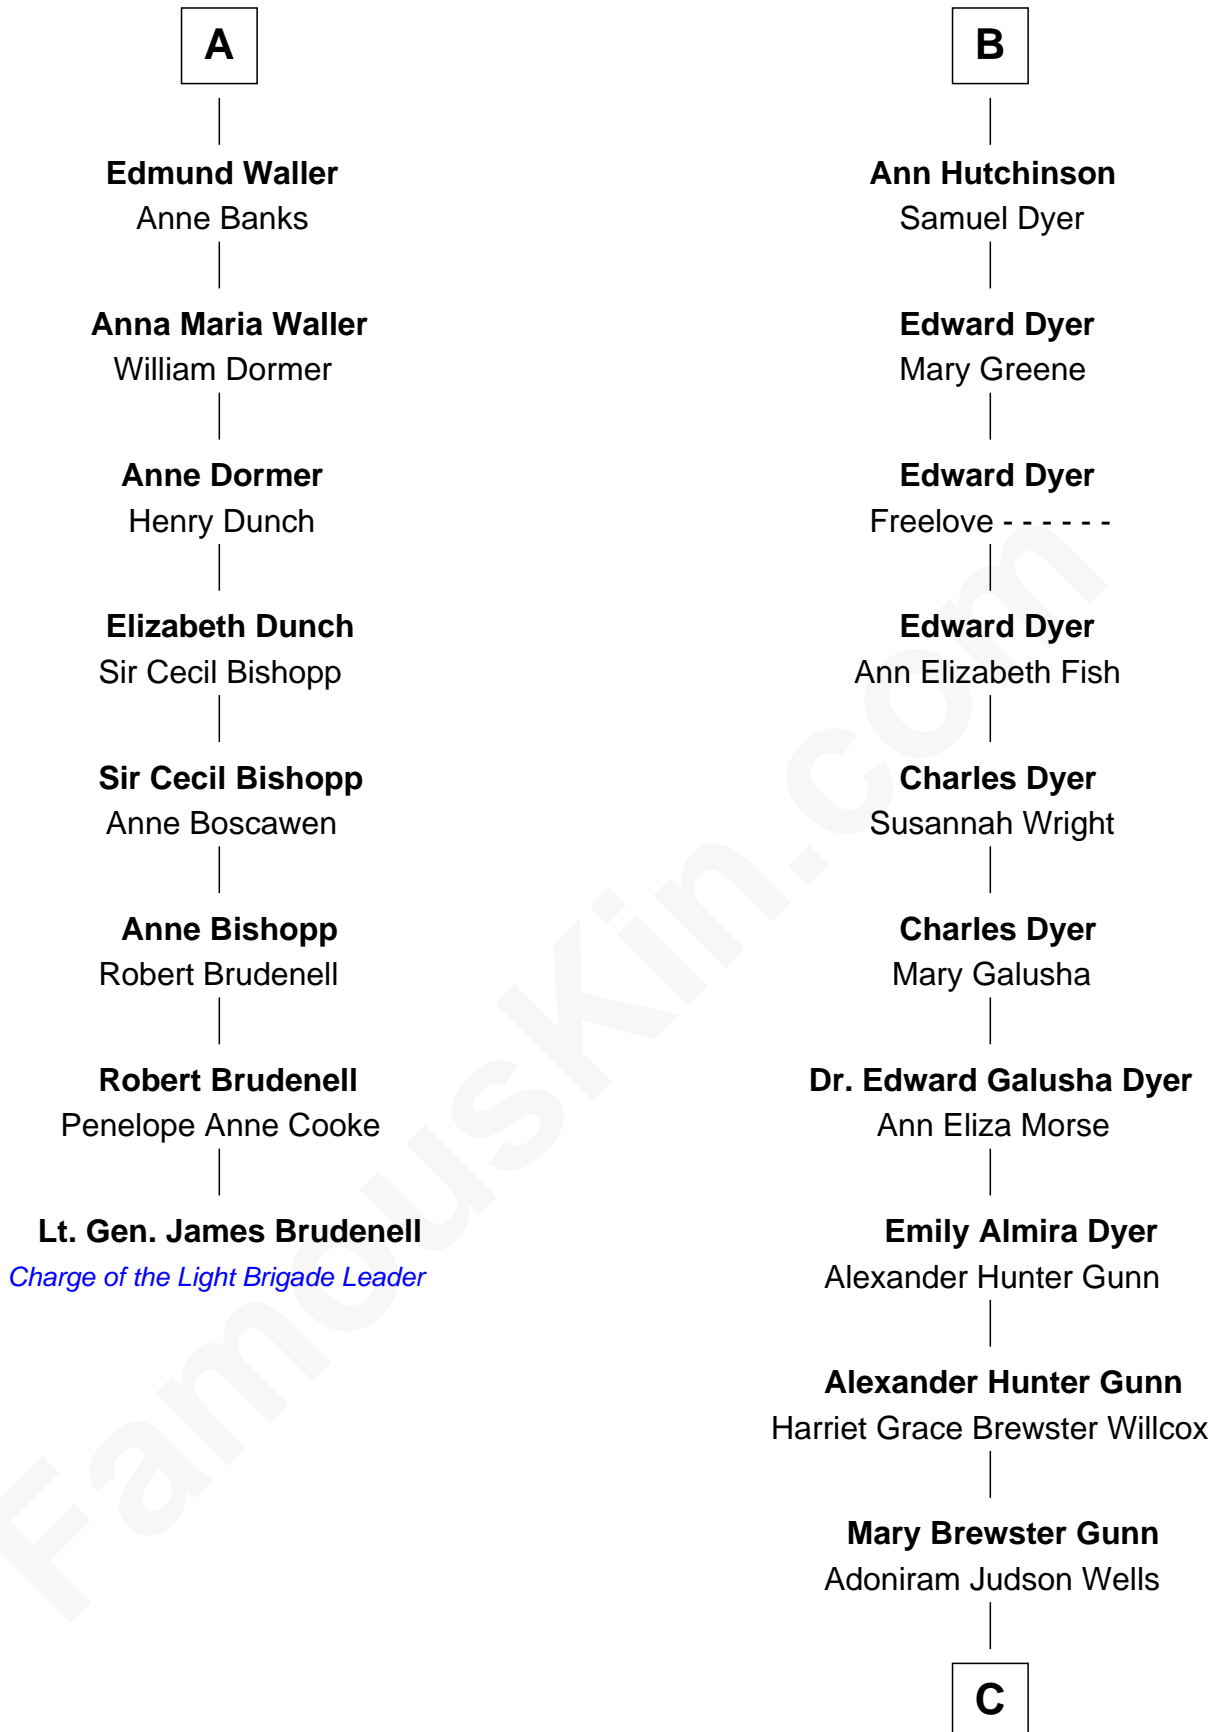

FamousKin.com

Relationship Chart of

Lt. Gen. James Brudenell

Leader of the "Charge of the Light Brigade"

14th cousin 4 times removed of

Elisabeth Shue

TV and Movie Actress

Sir Hugh Willoughby

Margaret Freville

C

—
Anne Brewster Wells

James William Shue

—
Elisabeth Shue

TV and Movie Actress

FamousKin.com