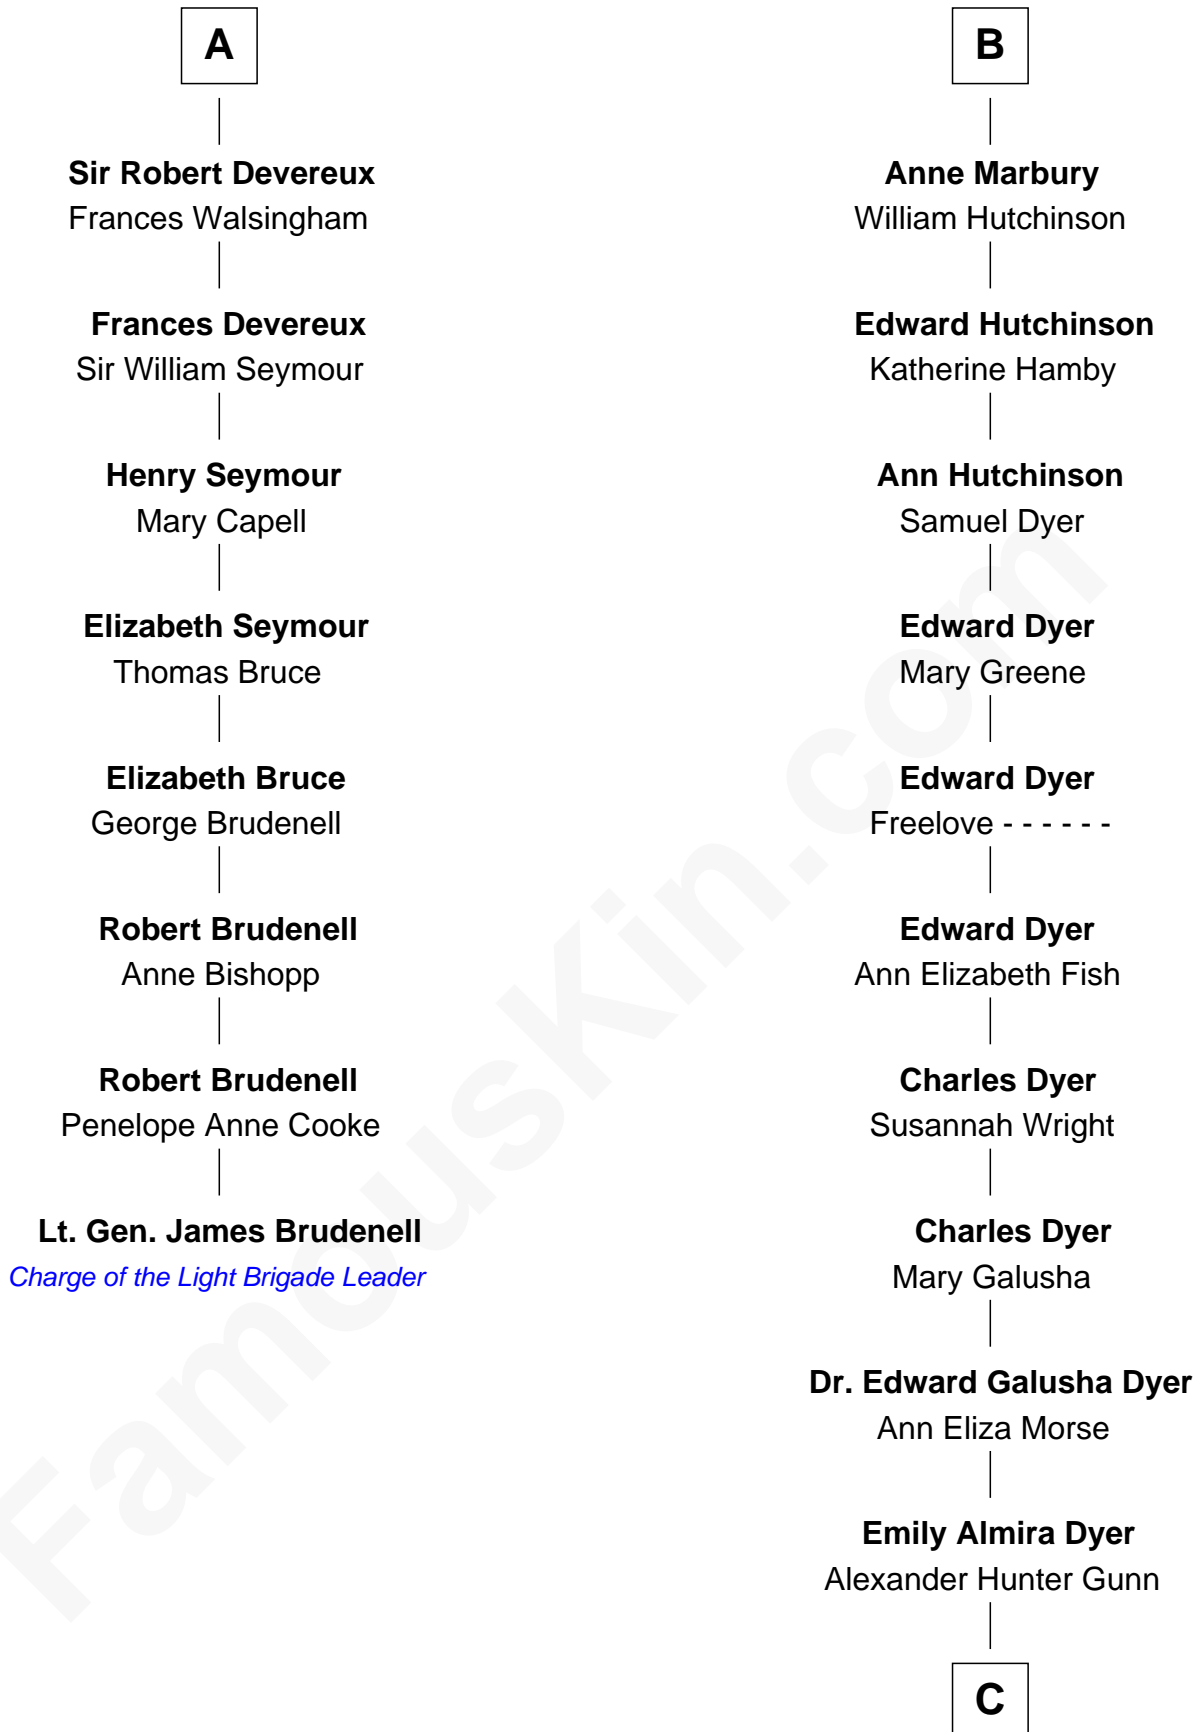

FamousKin.com Relationship Chart of

Lt. Gen. James Brudenell

Leader of the "Charge of the Light Brigade"

14th cousin 6 times removed of

Elisabeth Shue

TV and Movie Actress

C

—
Alexander Hunter Gunn
Harriet Grace Brewster Willcox

—
Mary Brewster Gunn
Adoniram Judson Wells

—
Anne Brewster Wells
James William Shue

—
Elisabeth Shue
TV and Movie Actress