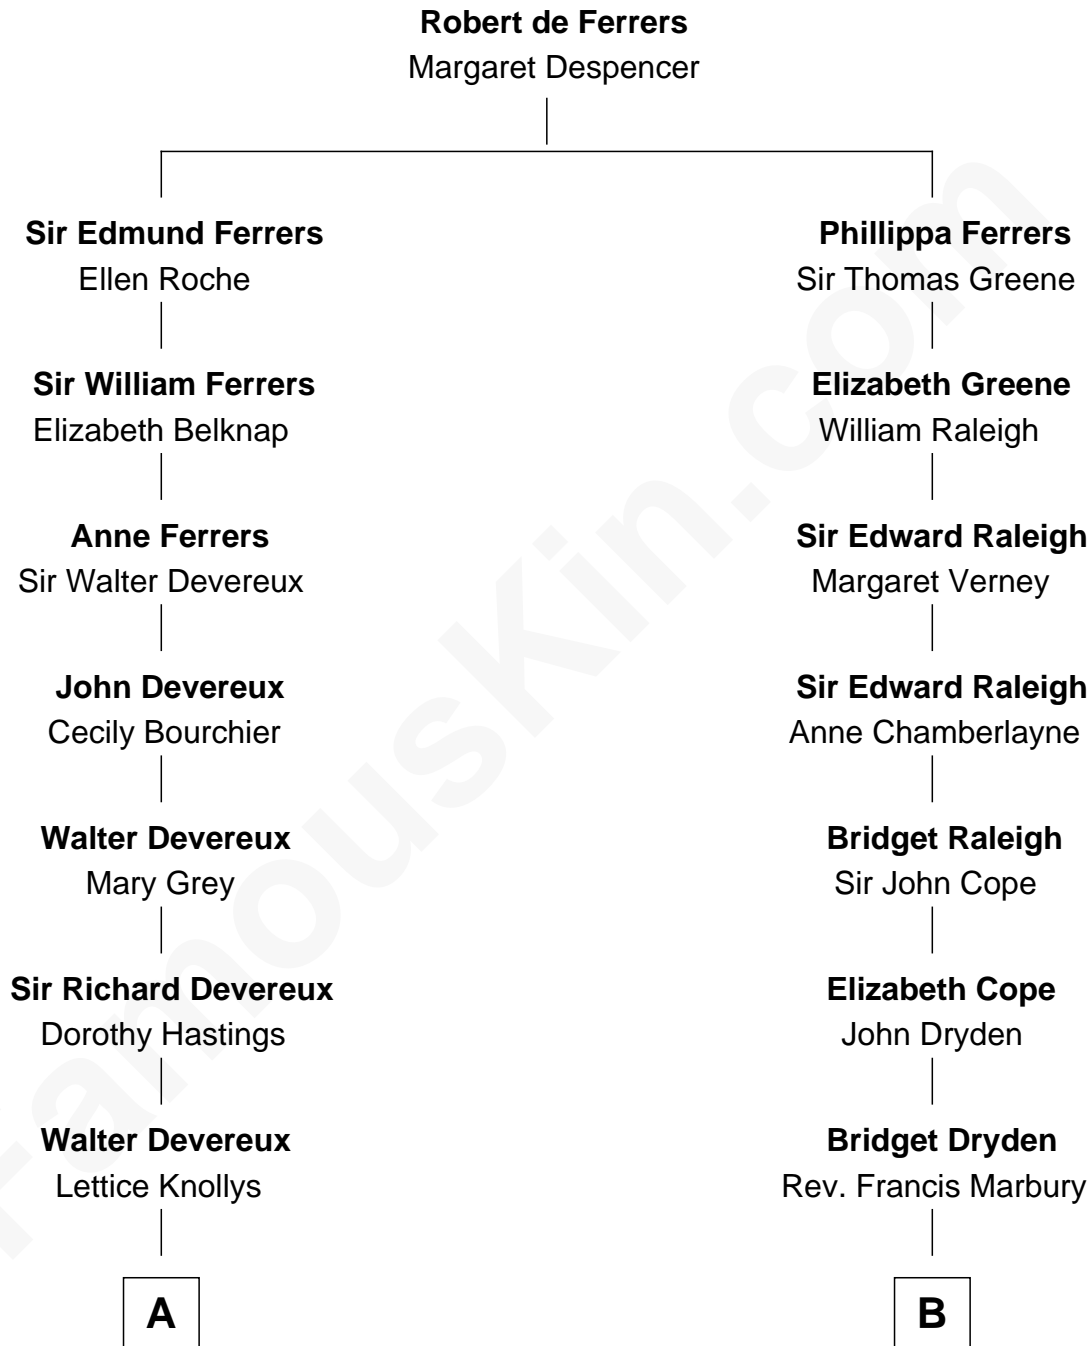

FamousKin.com Relationship Chart of

Lt. Gen. James Brudenell

Leader of the "Charge of the Light Brigade"

14th cousin 6 times removed of

Elisabeth Shue

TV and Movie Actress

C

—
Alexander Hunter Gunn
Harriet Grace Brewster Willcox

—
Mary Brewster Gunn
Adoniram Judson Wells

—
Anne Brewster Wells
James William Shue

—
Elisabeth Shue
TV and Movie Actress