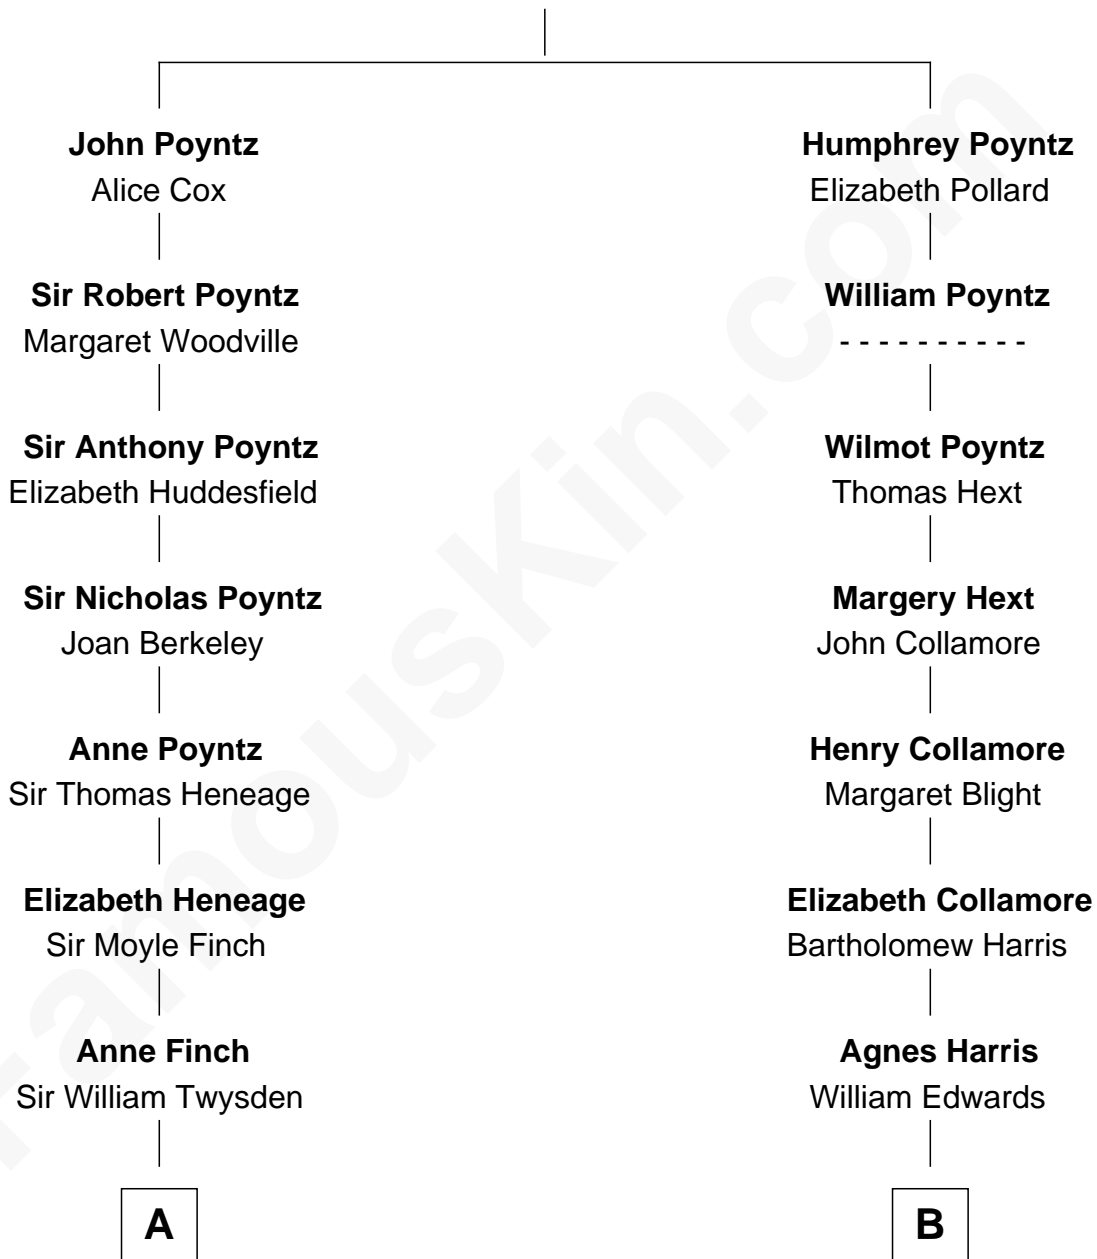

FamousKin.com Relationship Chart of

Lt. Gen. James Brudenell
Leader of the "Charge of the Light Brigade"

13th cousin 4 times removed of

Elisabeth Shue
TV and Movie Actress

Sir Nicholas Poyntz
Elizabeth Mill

Elisabeth Shue photo by [Joi](#) ([CC BY-SA 3.0](#))