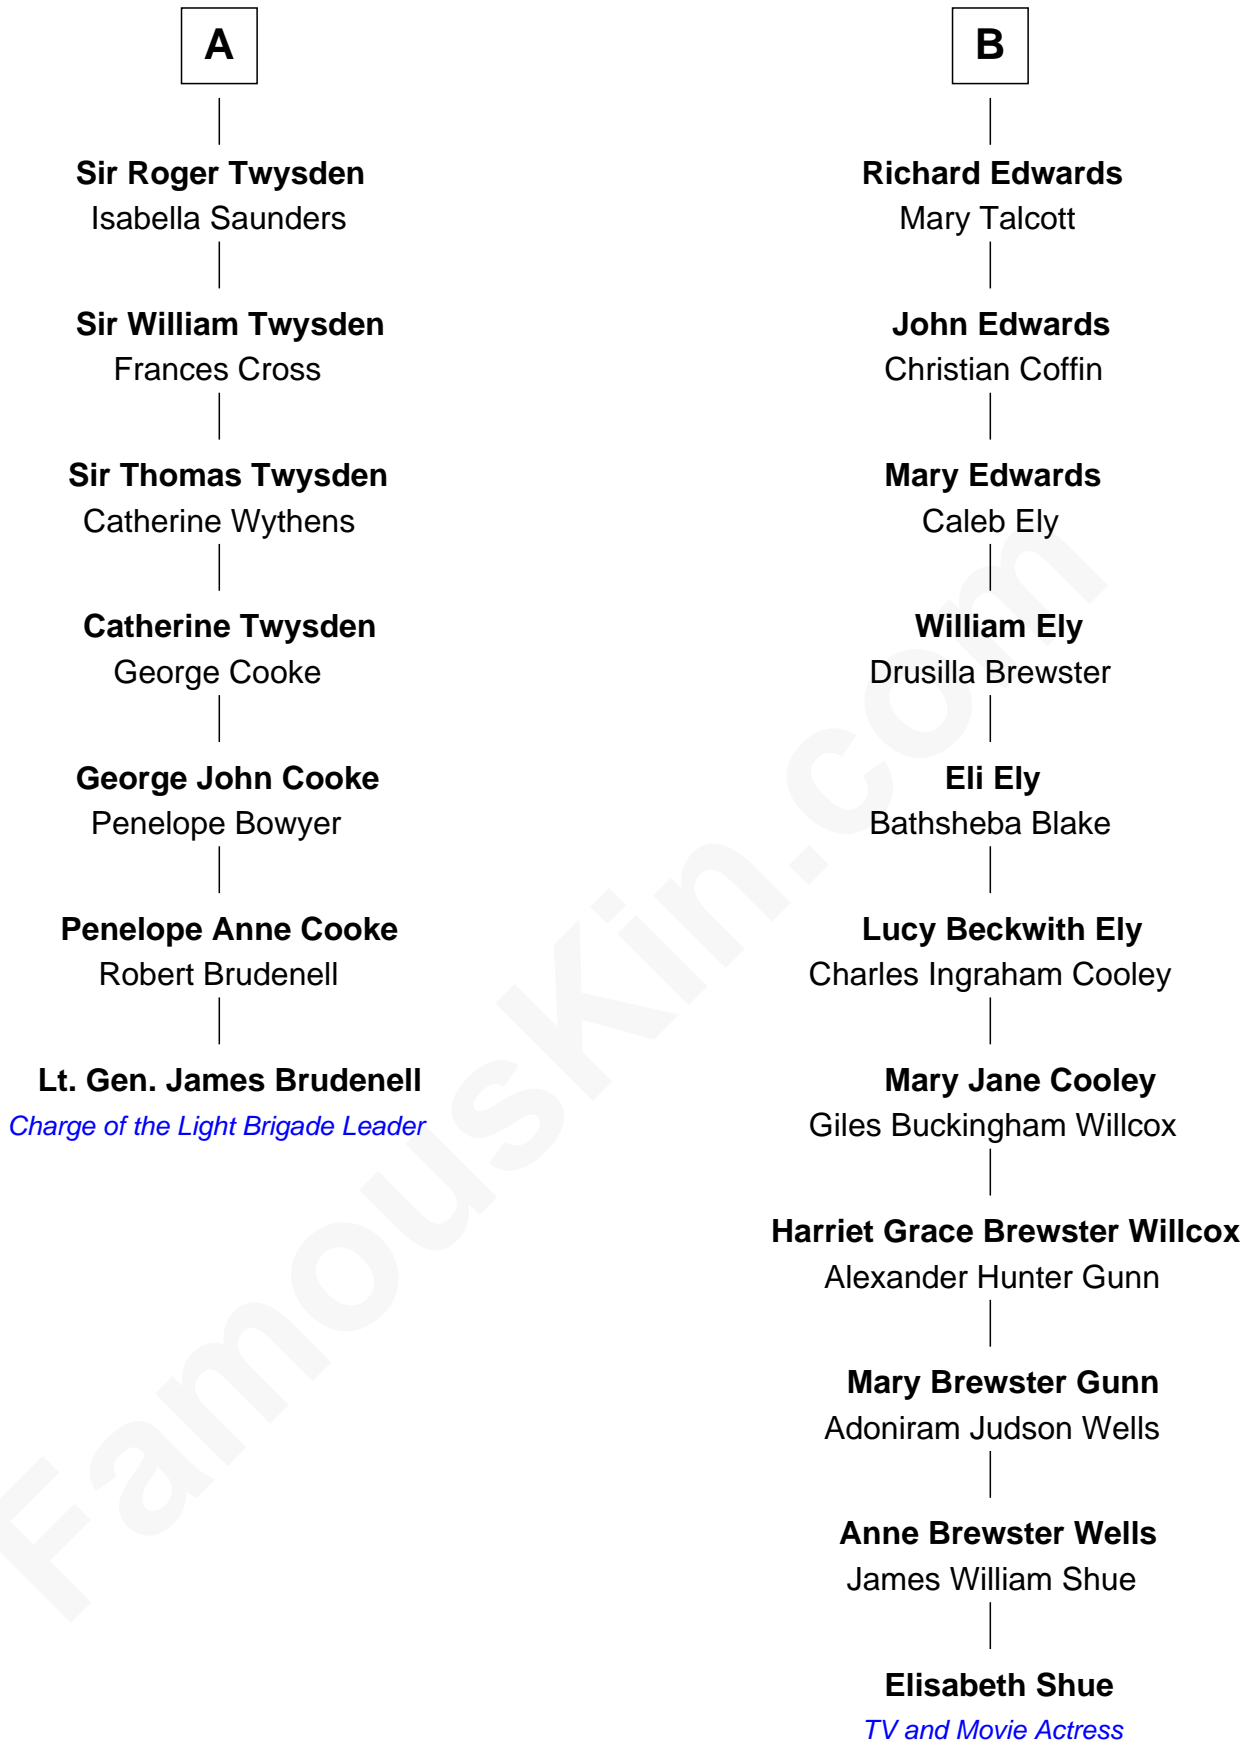

FamousKin.com Relationship Chart of

Lt. Gen. James Brudenell
Leader of the "Charge of the Light Brigade"

13th cousin 4 times removed of

Elisabeth Shue
TV and Movie Actress

Sir Nicholas Poyntz
Elizabeth Mill

Elisabeth Shue photo by [Joi](#) ([CC BY-SA 3.0](#))