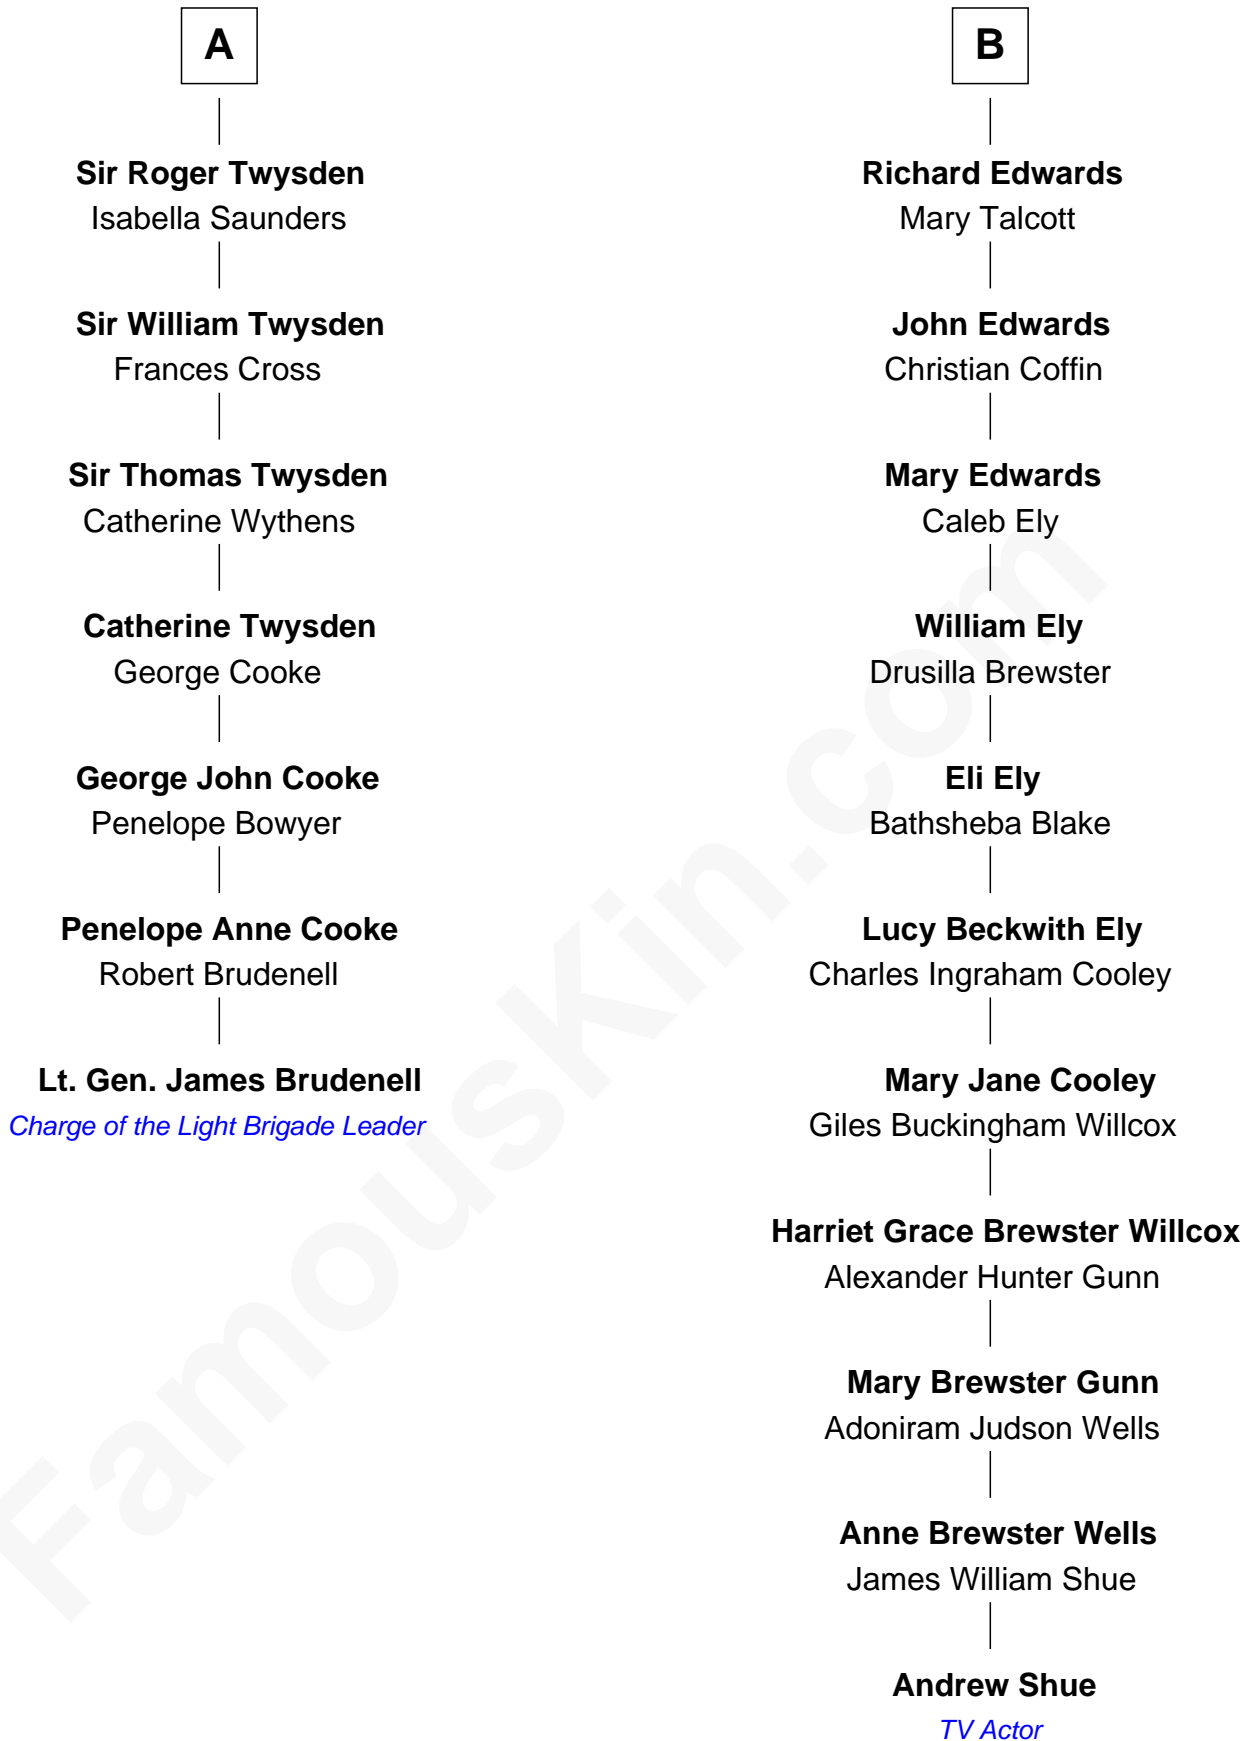

FamousKin.com Relationship Chart of

Lt. Gen. James Brudenell

Leader of the "Charge of the Light Brigade"

13th cousin 4 times removed of

Andrew Shue

TV Actor

Sir Nicholas Poyntz

Elizabeth Mill

Andrew Shue photo by [Alan Light](#) (CC BY 2.0)