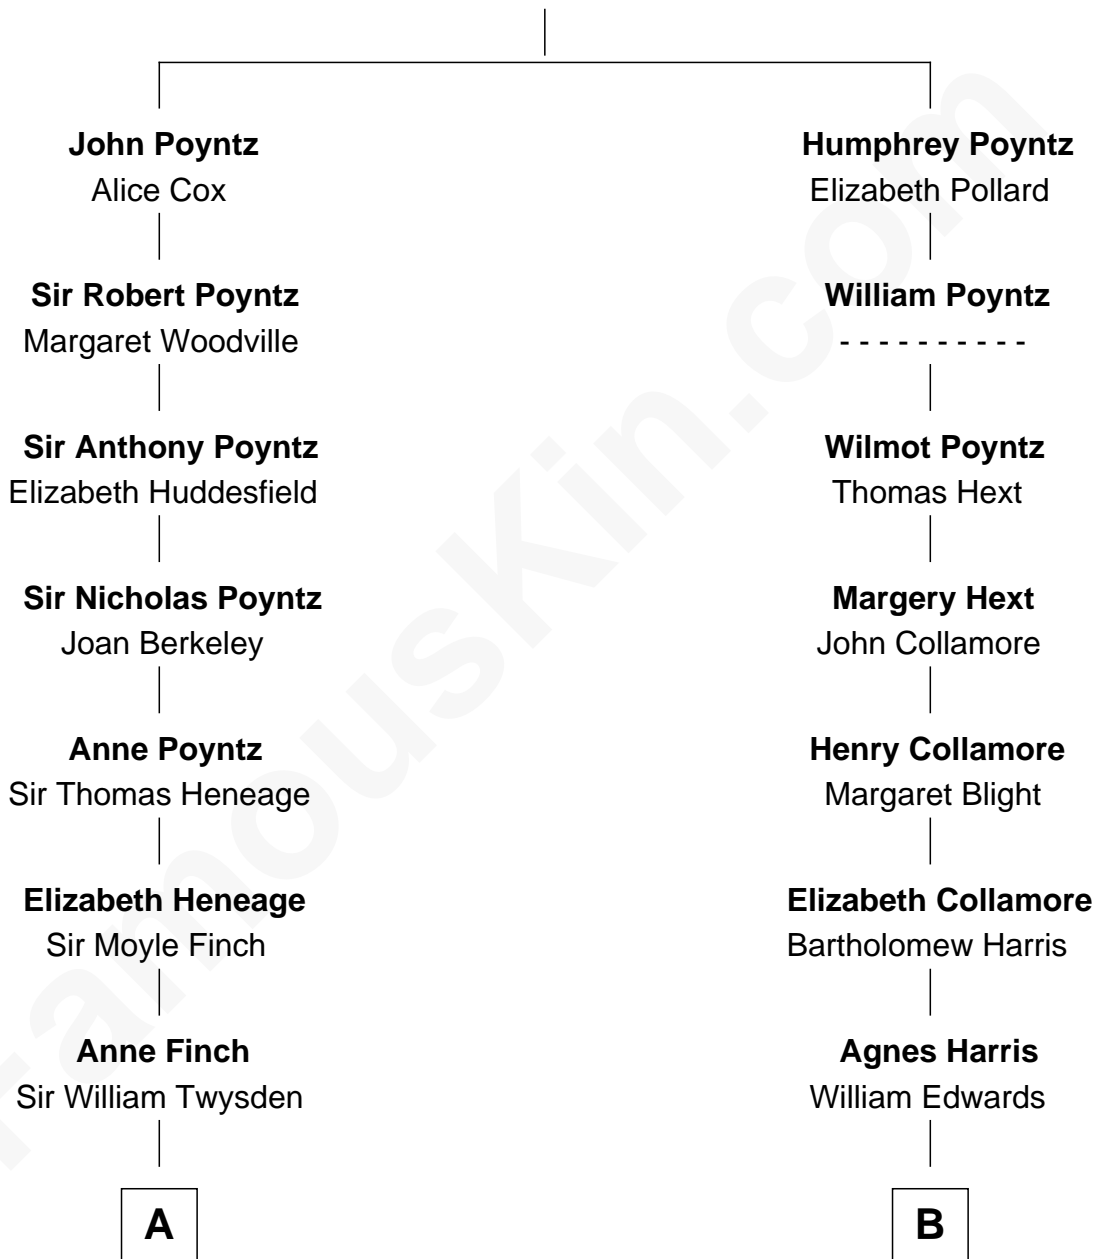

FamousKin.com Relationship Chart of

Lt. Gen. James Brudenell

Leader of the "Charge of the Light Brigade"

13th cousin 4 times removed of

Andrew Shue

TV Actor

Sir Nicholas Poyntz

Elizabeth Mill

Andrew Shue photo by [Alan Light](#) (CC BY 2.0)