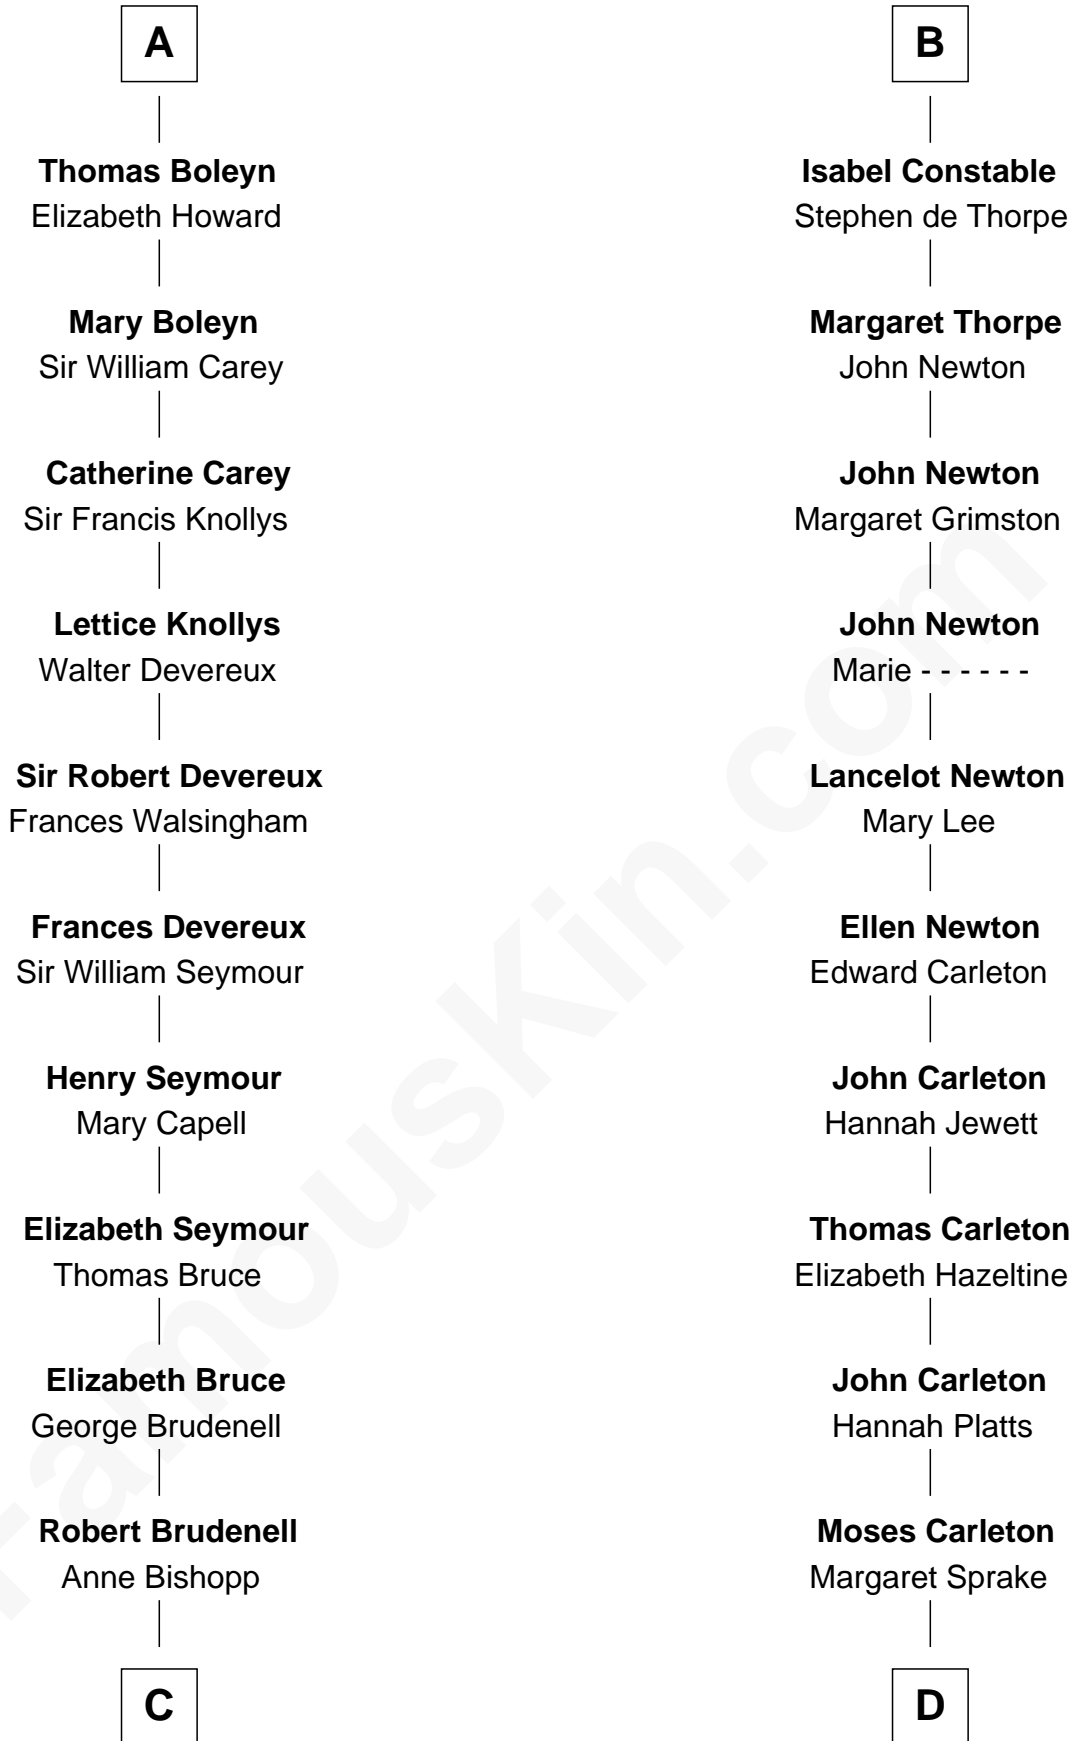

## Relationship Chart of

**Lt. Gen. James Brudenell**

*Leader of the "Charge of the Light Brigade"*

18th cousin 1 time removed of

**Charles A. Pillsbury**

*Co-Founder of C.A. Pillsbury Co.*

**C**

**Robert Brudenell**  
Penelope Anne Cooke

**Lt. Gen. James Brudenell**  
*Charge of the Light Brigade Leader*

**D**

**Henry Carleton**  
Polly Greeley

**Margaret Sprague Carleton**  
George Alfred Pillsbury

**Charles A. Pillsbury**  
*Co-Founder of C.A. Pillsbury Co.*