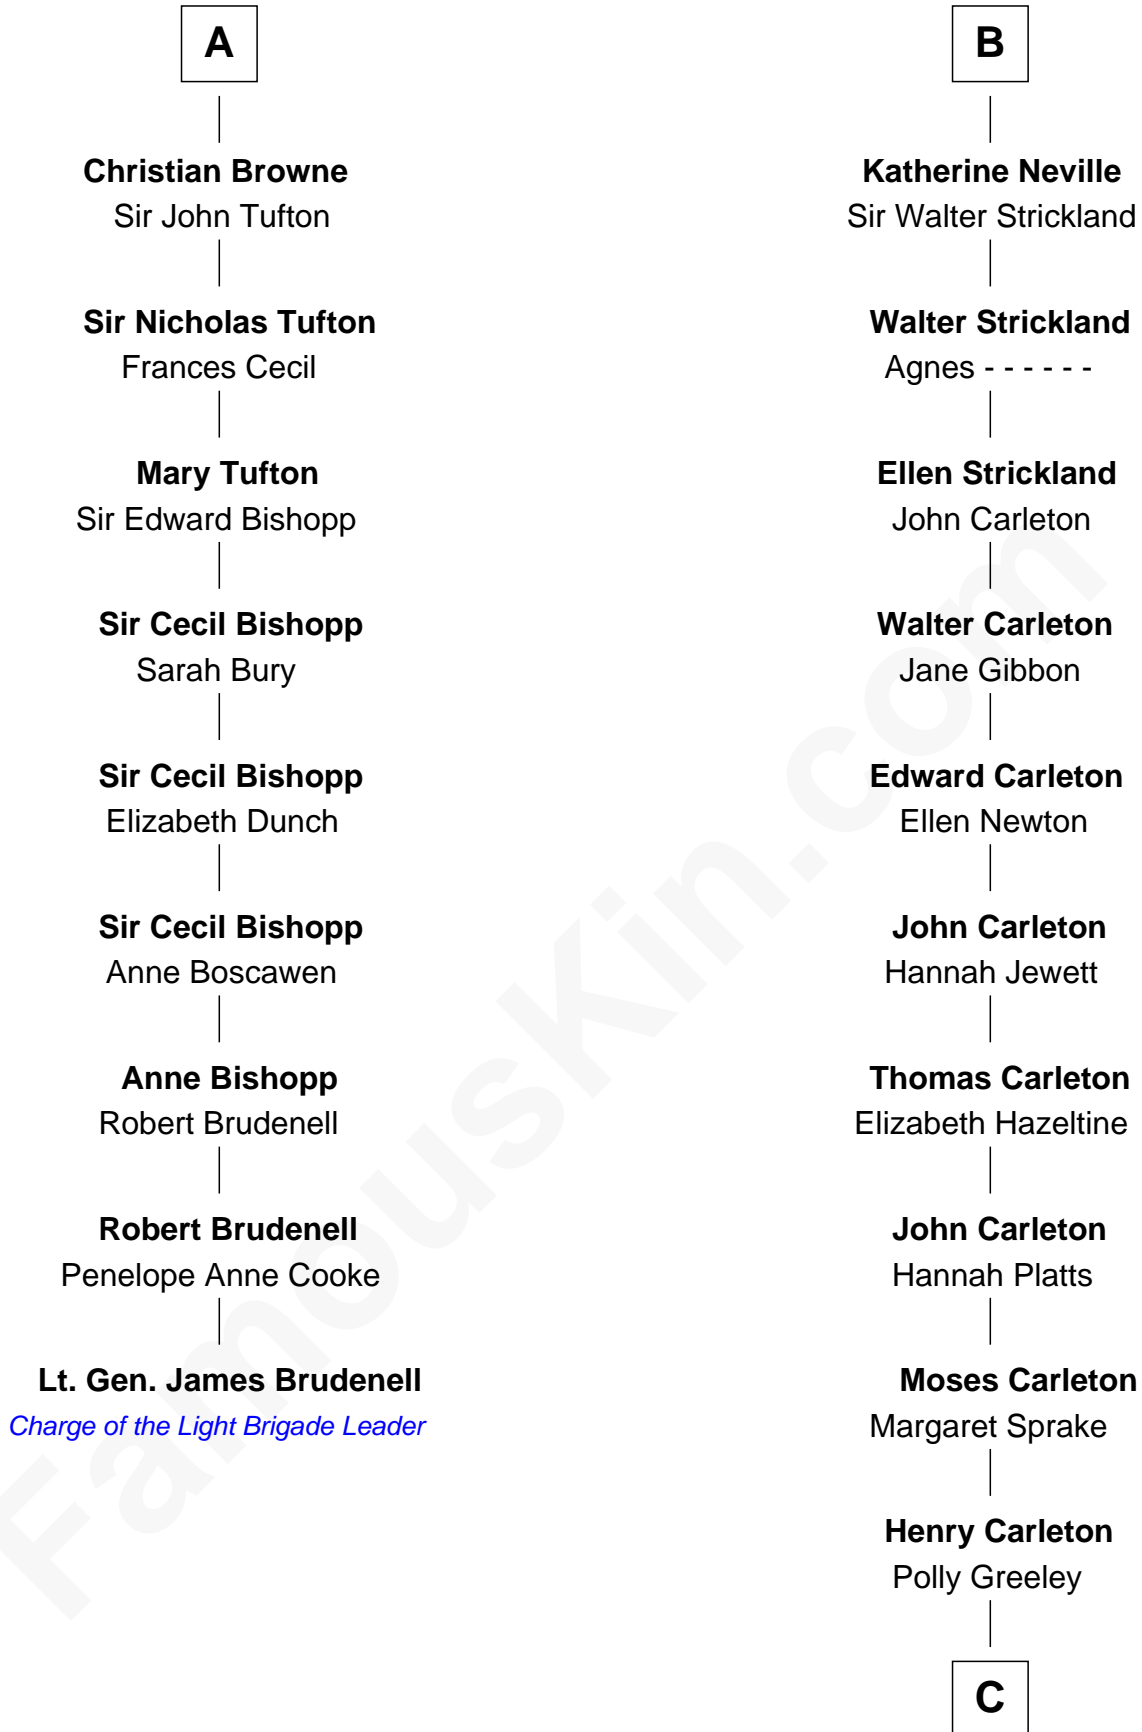

FamousKin.com

Relationship Chart of

Lt. Gen. James Brudenell

Leader of the "Charge of the Light Brigade"

15th cousin 3 times removed of

Charles A. Pillsbury

Co-Founder of C.A. Pillsbury Co.

C