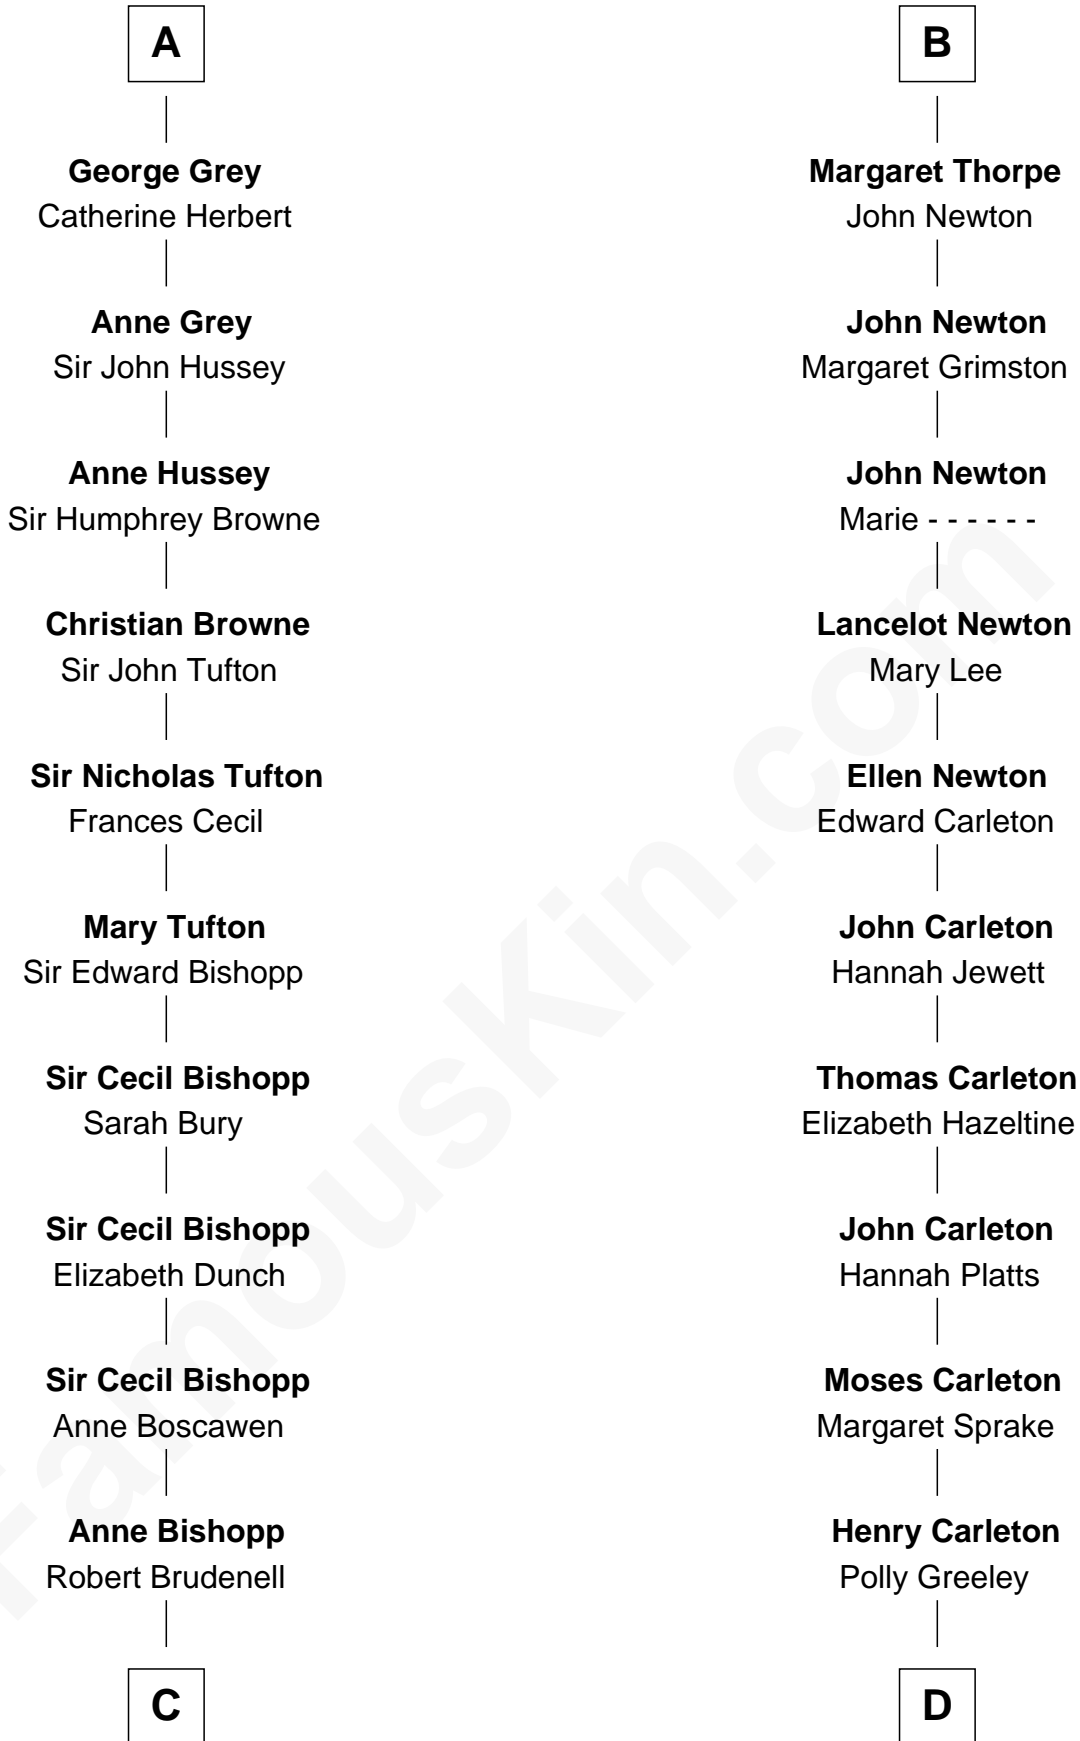

FamousKin.com

Relationship Chart of

Lt. Gen. James Brudenell

Leader of the "Charge of the Light Brigade"

18th cousin of

Charles A. Pillsbury

Co-Founder of C.A. Pillsbury Co.

C

Robert Brudenell
Penelope Anne Cooke

Lt. Gen. James Brudenell
Charge of the Light Brigade Leader

D

Margaret Sprague Carleton
George Alfred Pillsbury

Charles A. Pillsbury
Co-Founder of C.A. Pillsbury Co.

FamousKin.com