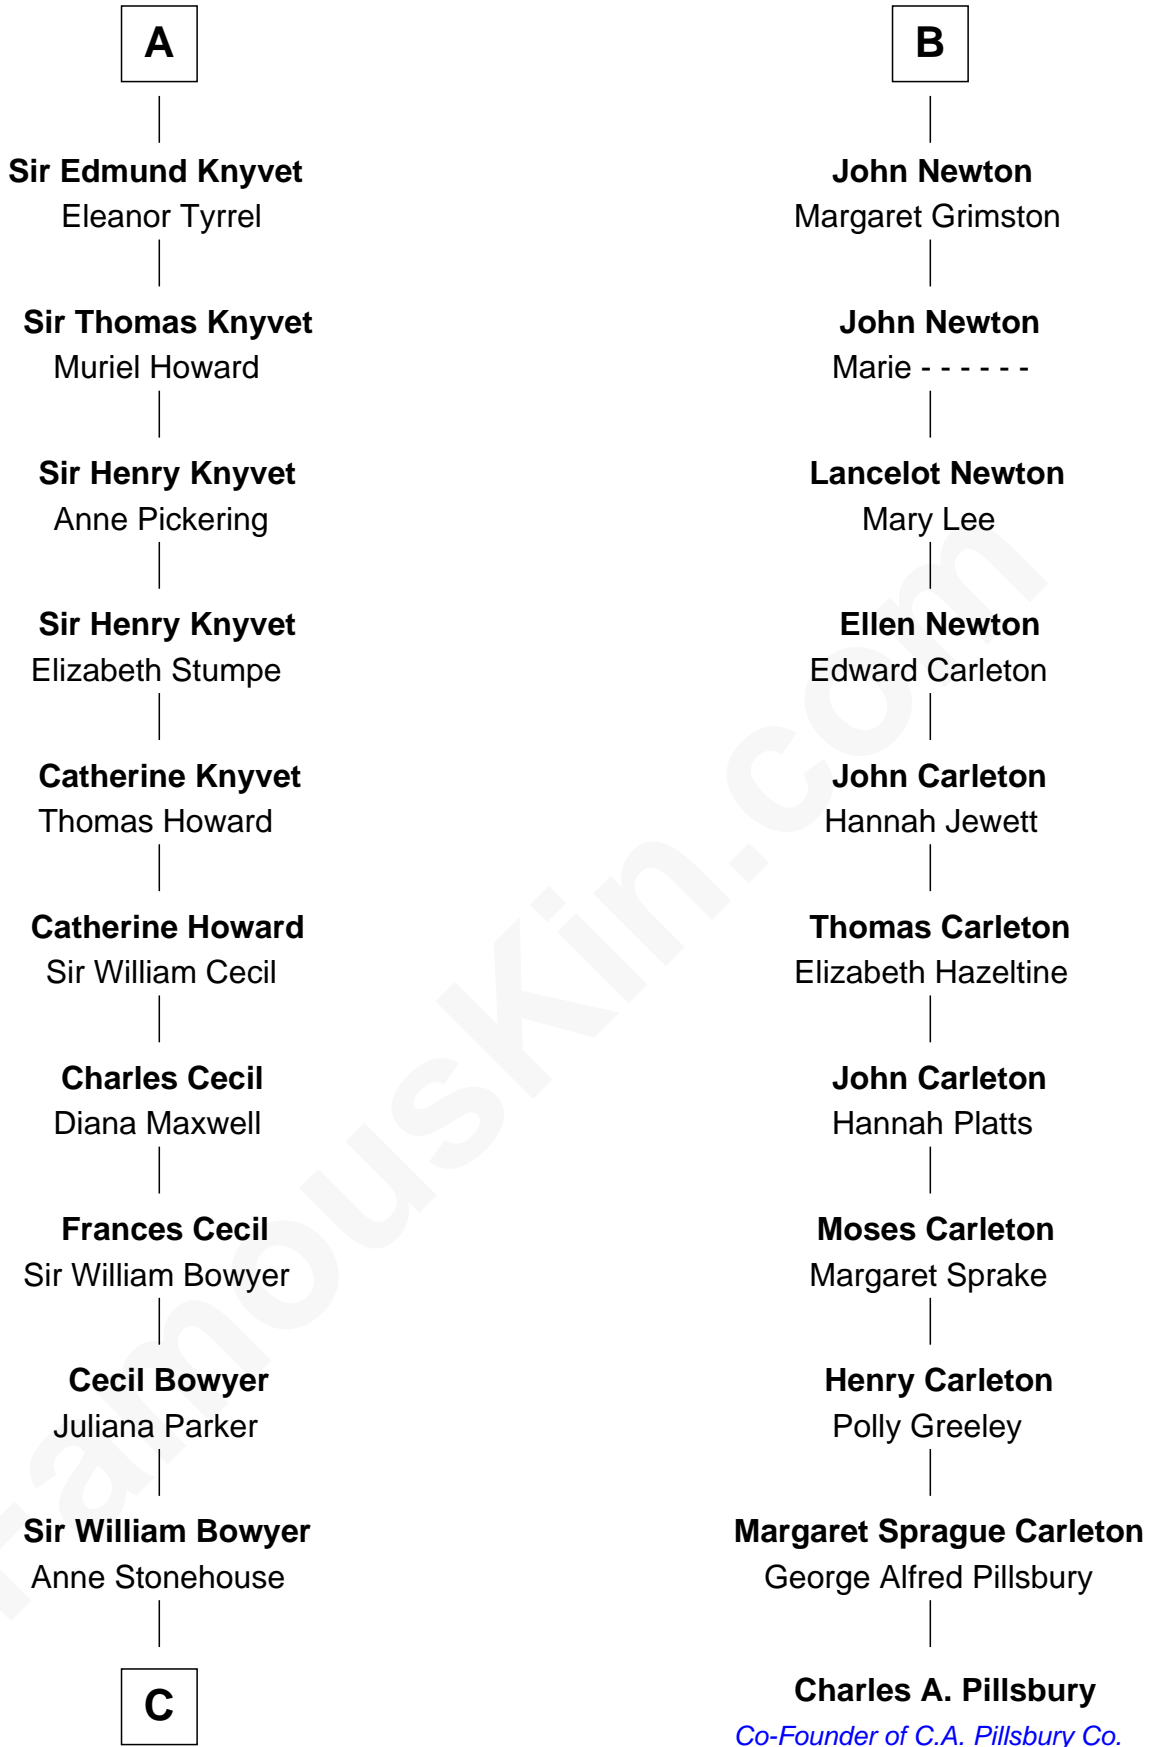

FamousKin.com

Relationship Chart of

Lt. Gen. James Brudenell

Leader of the "Charge of the Light Brigade"

17th cousin 2 times removed of

Charles A. Pillsbury

Co-Founder of C.A. Pillsbury Co.

Sir John Marmion

Maud de Furnival

C

—
Penelope Bowyer
George John Cooke

—
Penelope Anne Cooke
Robert Brudenell

—
Lt. Gen. James Brudenell
Charge of the Light Brigade Leader

FamousKin.com