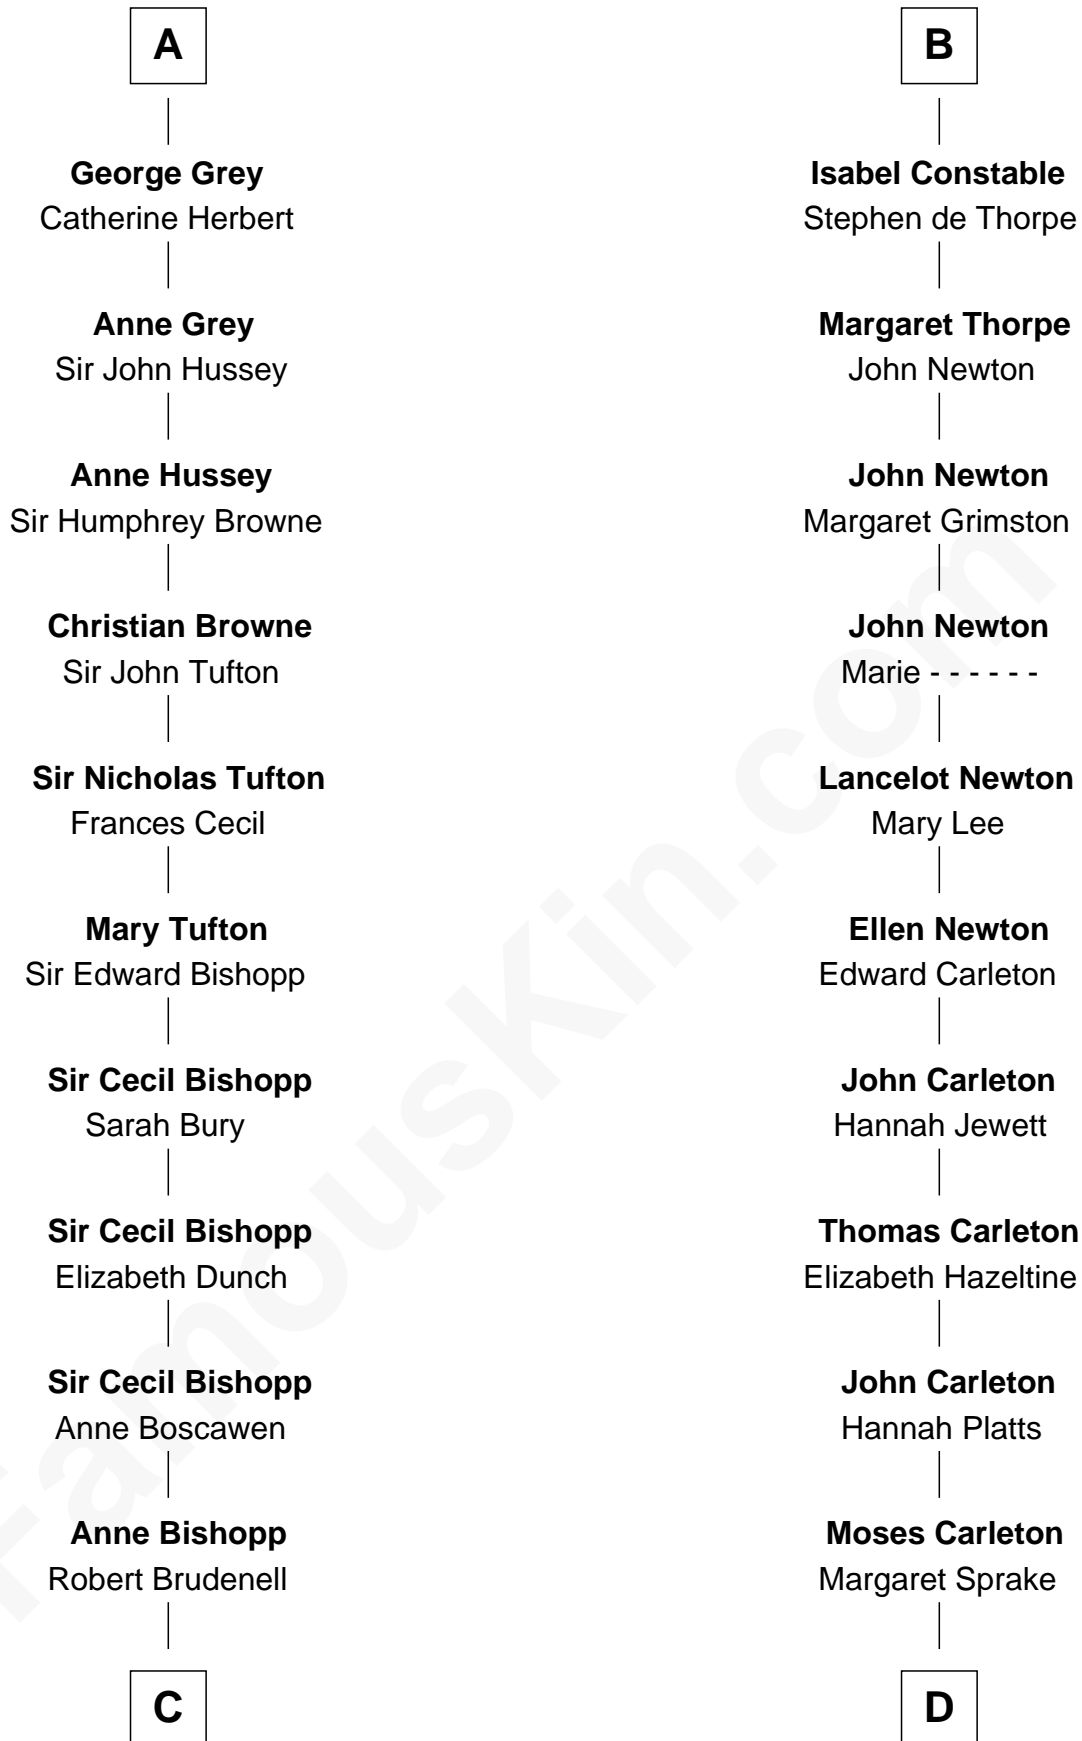

FamousKin.com

Relationship Chart of

Lt. Gen. James Brudenell

Leader of the "Charge of the Light Brigade"

18th cousin 1 time removed of

Charles A. Pillsbury

Co-Founder of C.A. Pillsbury Co.

C

Robert Brudenell
Penelope Anne Cooke

Lt. Gen. James Brudenell
Charge of the Light Brigade Leader

D

Henry Carleton
Polly Greeley

Margaret Sprague Carleton
George Alfred Pillsbury

Charles A. Pillsbury
Co-Founder of C.A. Pillsbury Co.