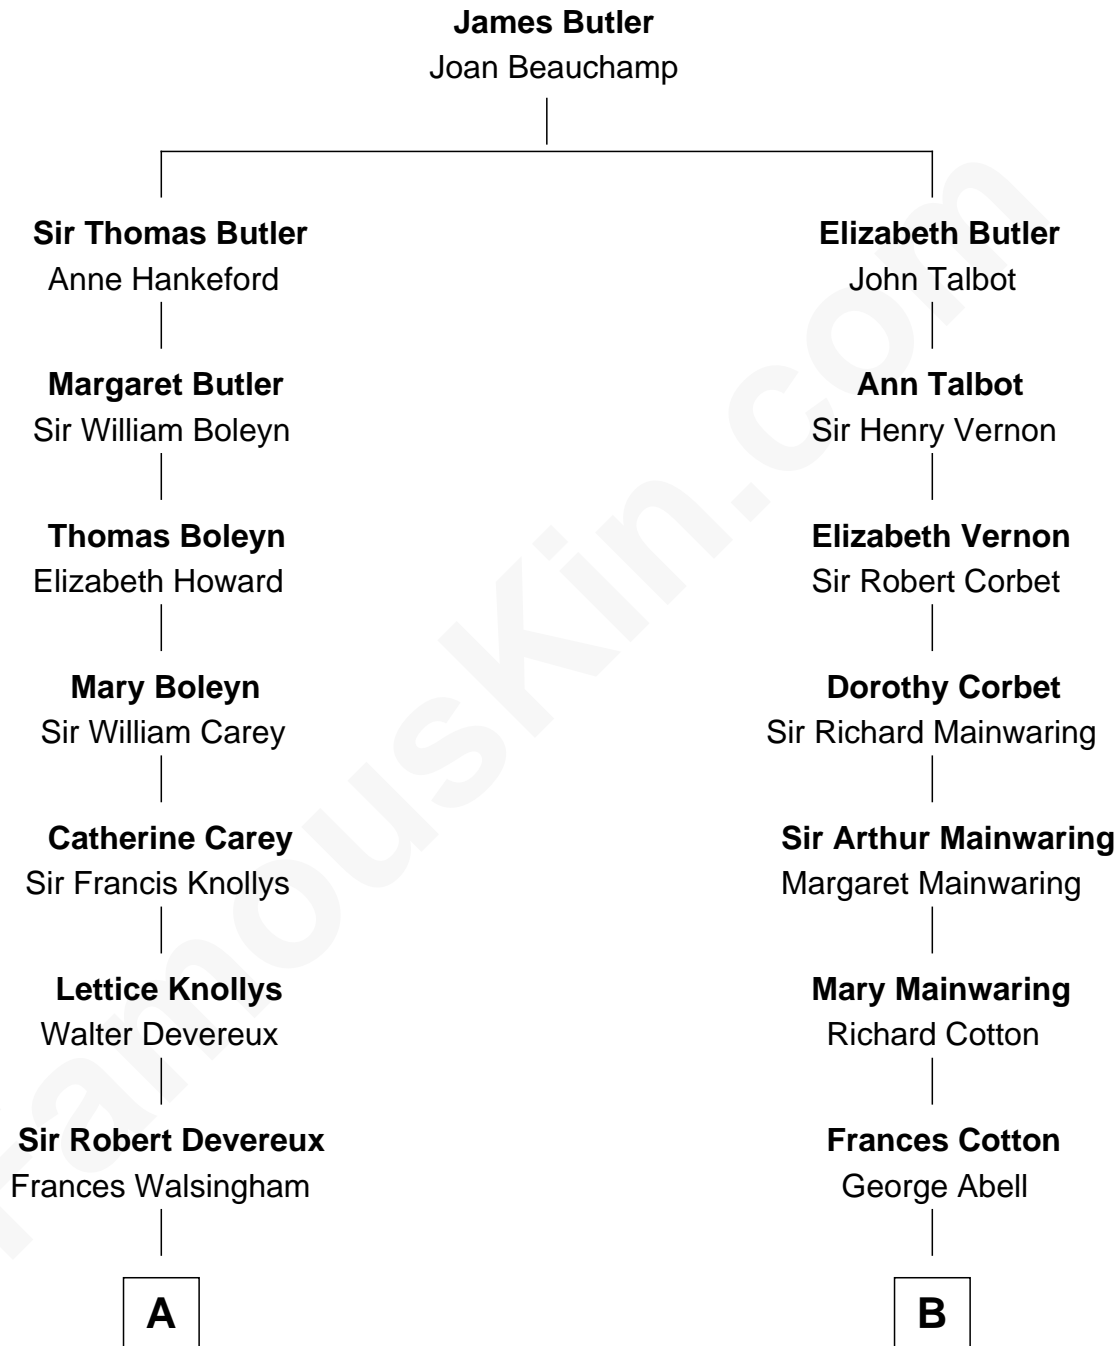

FamousKin.com

Relationship Chart of

Lt. Gen. James Brudenell

Leader of the "Charge of the Light Brigade"

13th cousin 4 times removed of

Illeana Douglas

TV and Movie Actress

Illeana Douglas photo by [Lan Bui](#) (CC BY-SA 2.0)