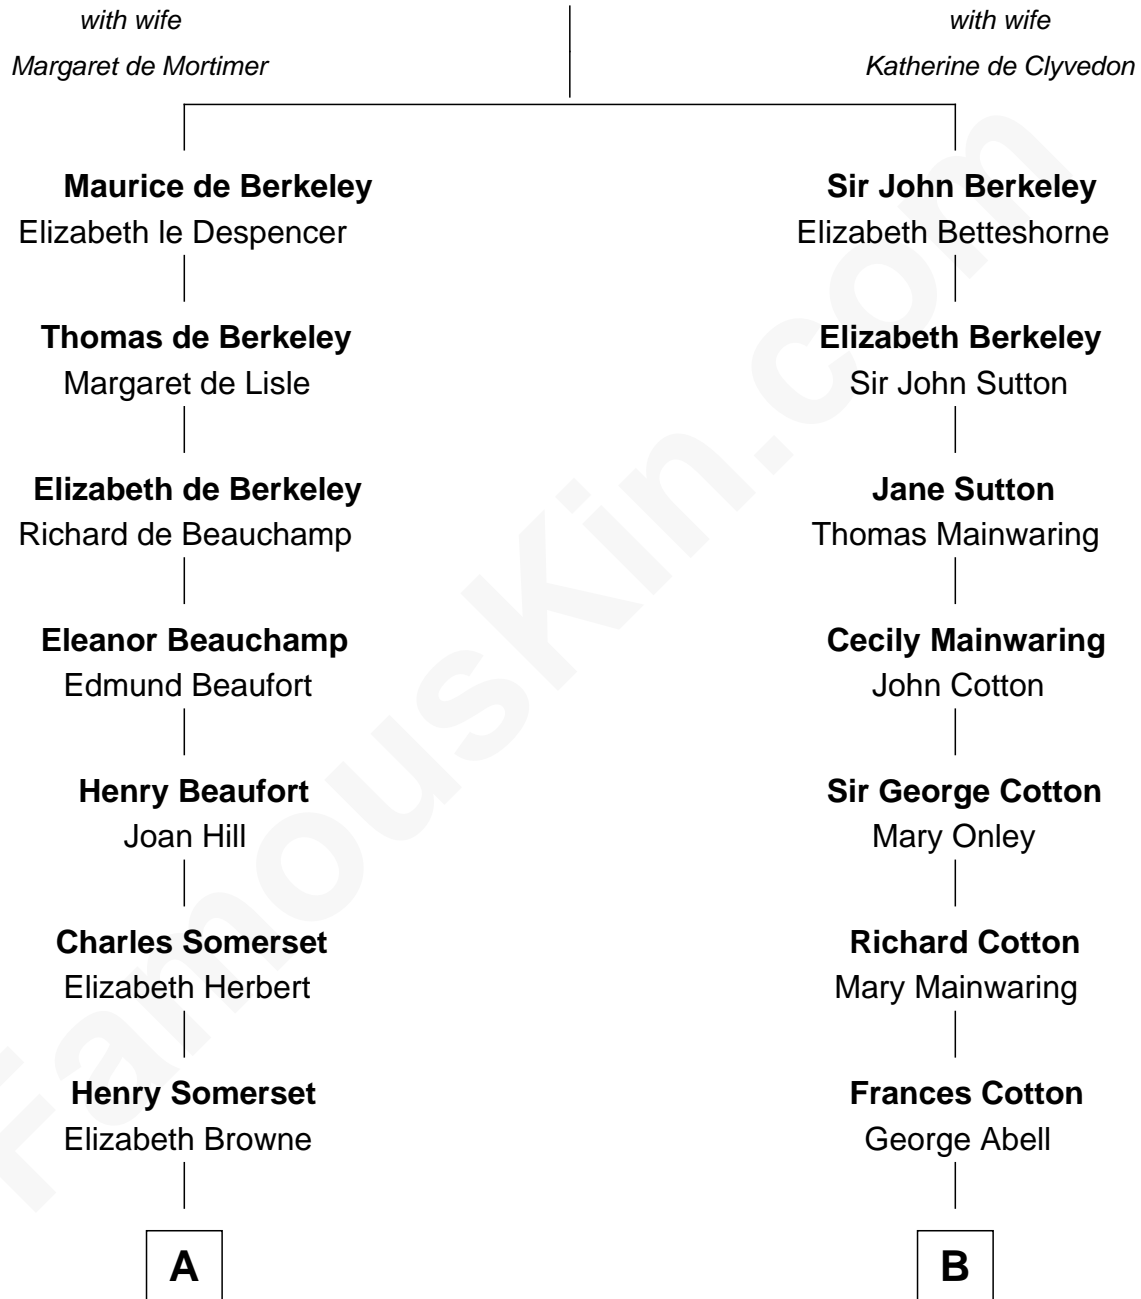

FamousKin.com

Relationship Chart of

Lt. Gen. James Brudenell

Leader of the "Charge of the Light Brigade"

16th cousin 1 time removed of

Illeana Douglas

TV and Movie Actress

Thomas de Berkeley

A

Lucy Somerset

John Neville

Dorothy Neville

Sir Thomas Cecil

Sir William Cecil

Elizabeth Drury

Anne Cecil

Henry Grey

Diana Grey

Robert Bruce

Thomas Bruce

Elizabeth Seymour

Elizabeth Bruce

George Brudenell

Robert Brudenell