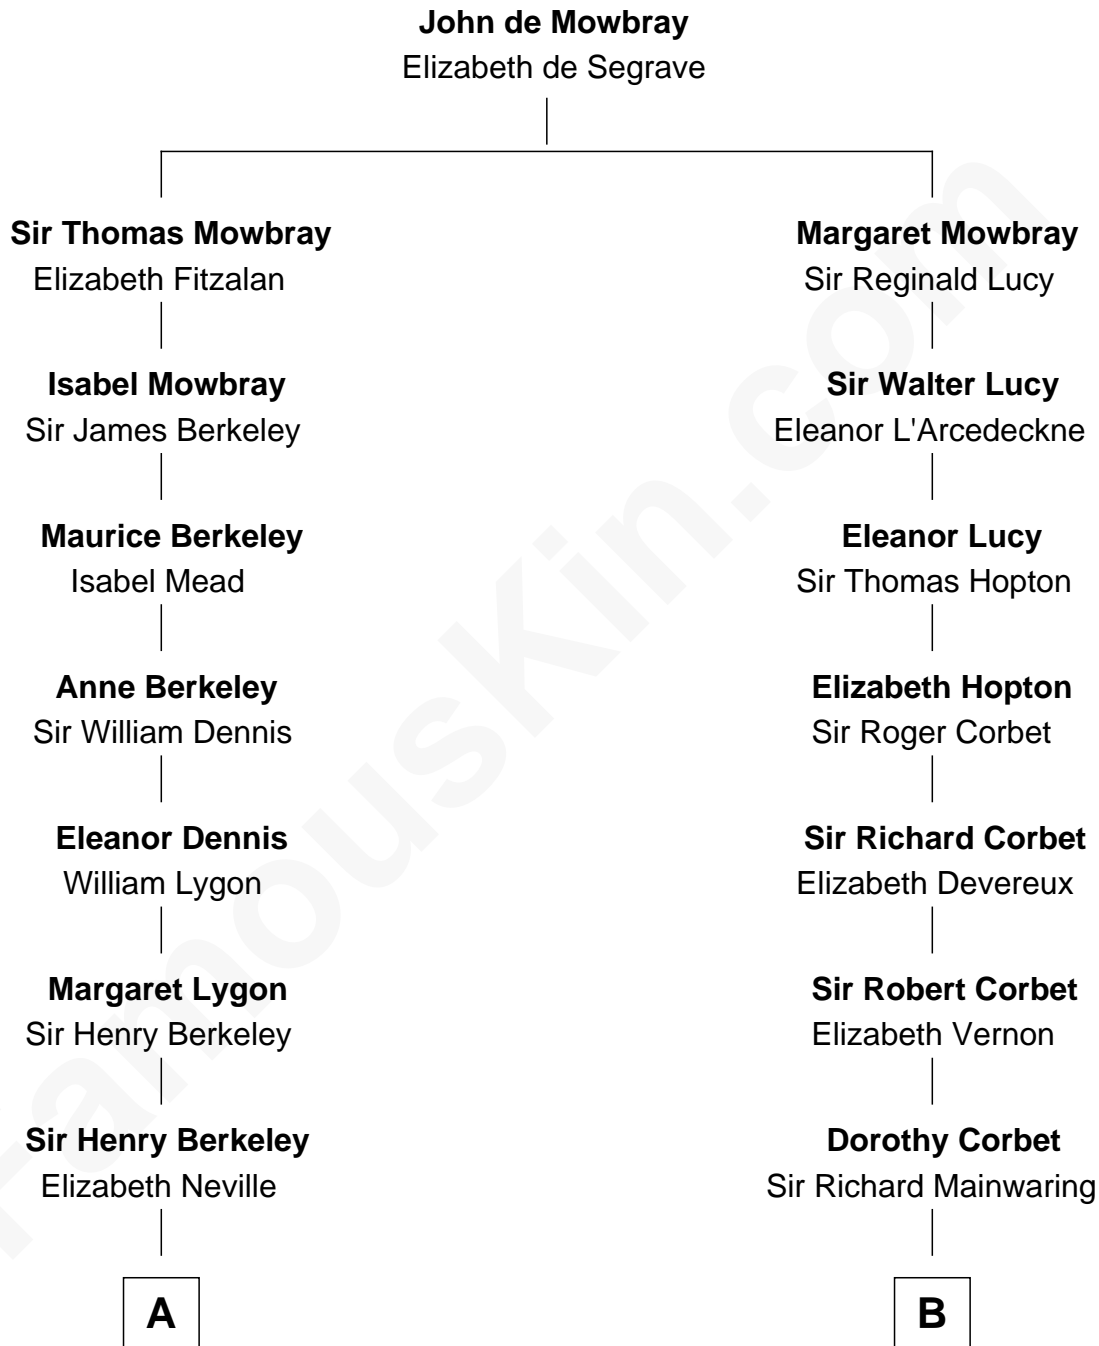

FamousKin.com

Relationship Chart of

Lt. Gen. James Brudenell

Leader of the "Charge of the Light Brigade"

13th cousin 7 times removed of

Illeana Douglas

TV and Movie Actress

C

Lena Priscilla Shackelford
Edouard Gregory Hesselberg

Melvyn Edouard Hesselberg
Rosalind Hightower

Gregory Hesselberg
Joan Georgescu

Illeana Douglas
TV and Movie Actress