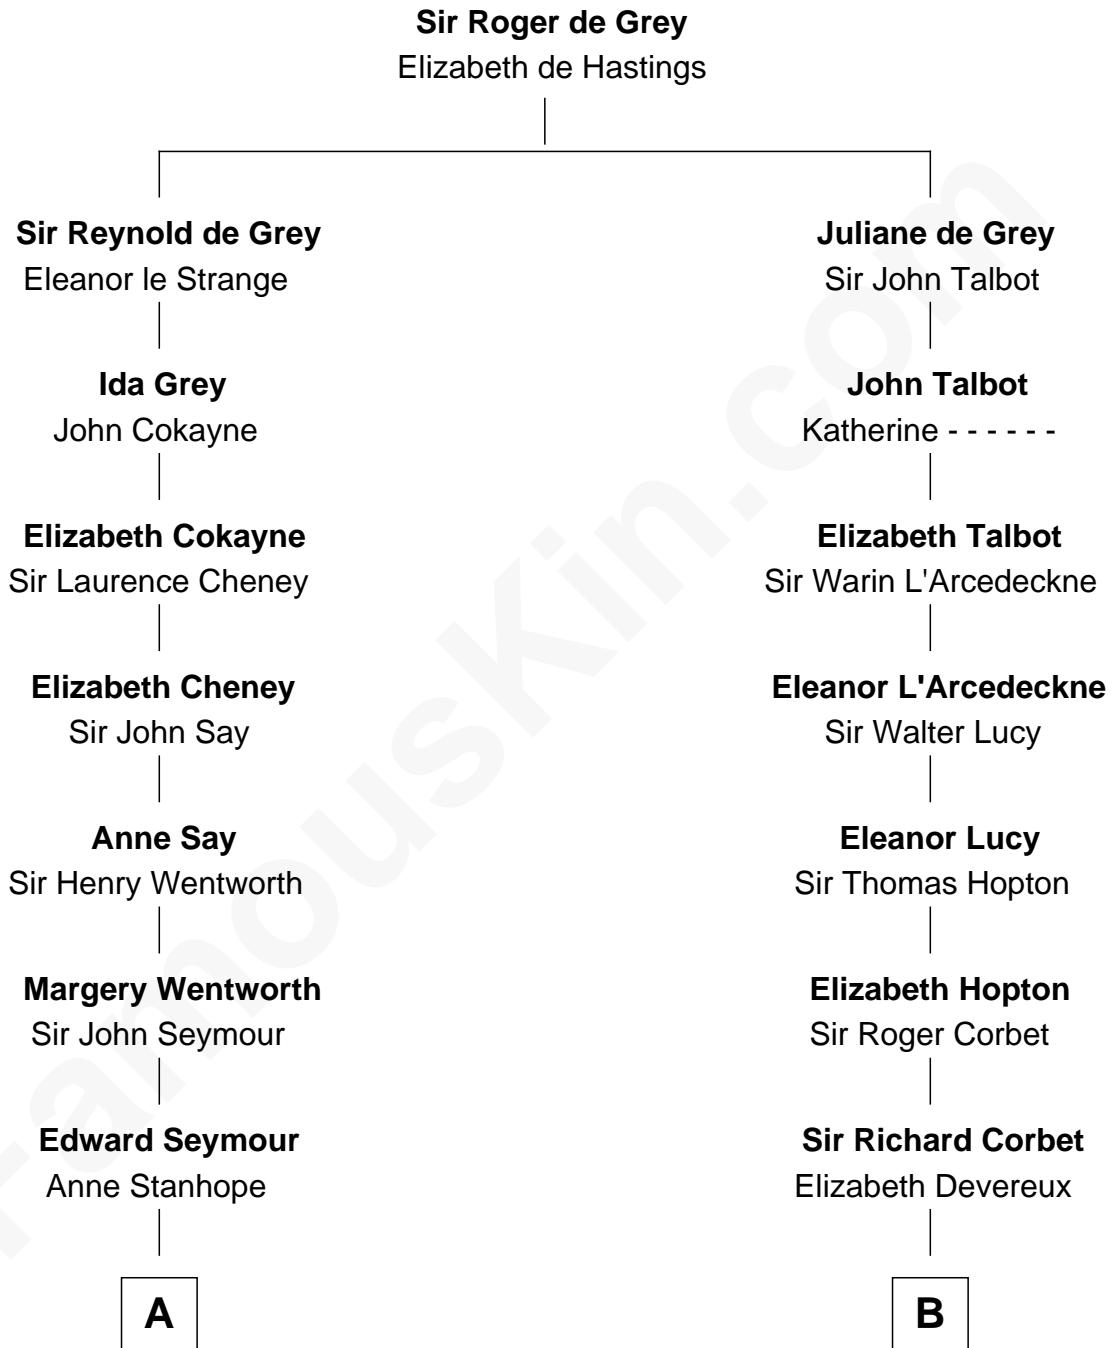

## Relationship Chart of

**Lt. Gen. James Brudenell**

*Leader of the "Charge of the Light Brigade"*

15th cousin 5 times removed of

**Melvyn Douglas**

*Movie Actor*

**C**

Erskine Douglas

Sophia Garrett

Emma Jane Douglas

Col. George Taliaferro Shackelford

Lena Priscilla Shackelford

Edouard Gregory Hesselberg

Melvyn Douglas

*Movie Actor*

FamousKin.com