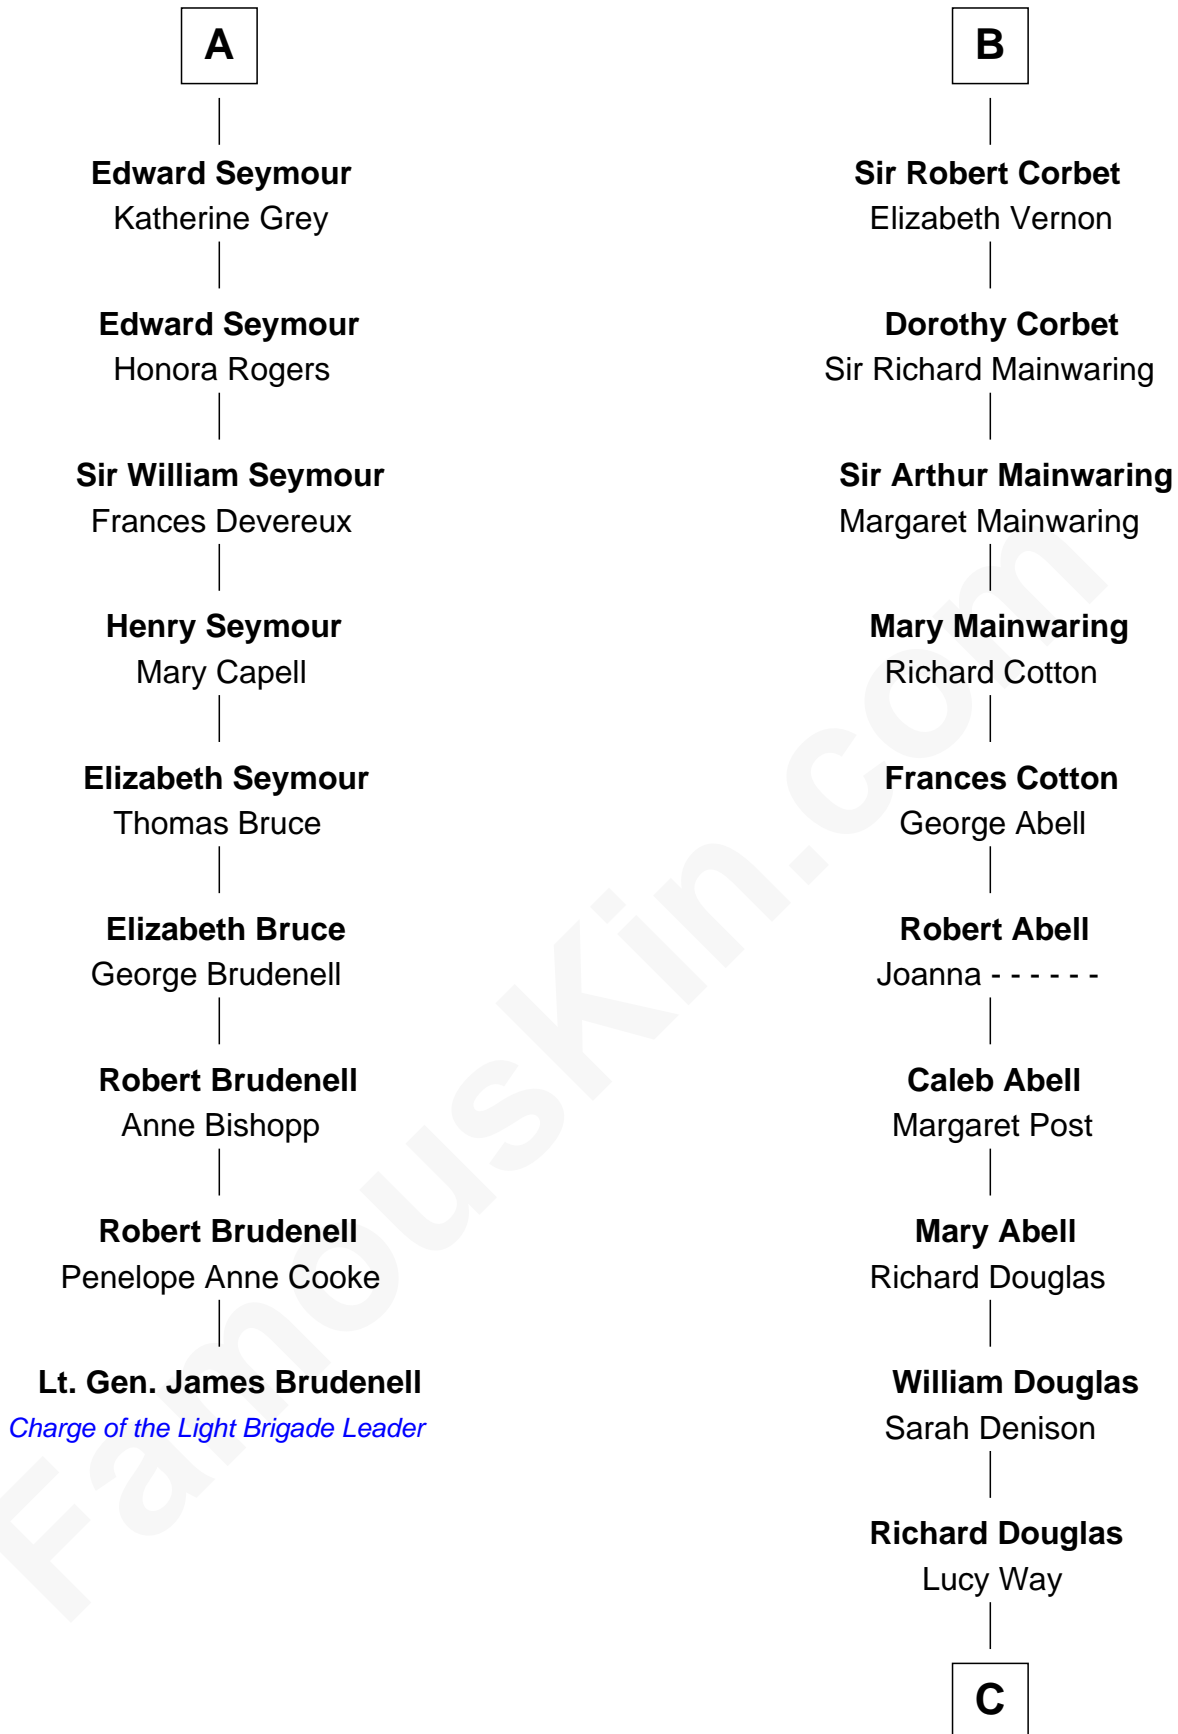

## Relationship Chart of

**Lt. Gen. James Brudenell**

*Leader of the "Charge of the Light Brigade"*

15th cousin 5 times removed of

**Melvyn Douglas**

*Movie Actor*

**C**

Erskine Douglas

Sophia Garrett

Emma Jane Douglas

Col. George Taliaferro Shackelford

Lena Priscilla Shackelford

Edouard Gregory Hesselberg

Melvyn Douglas

*Movie Actor*

FamousKin.com