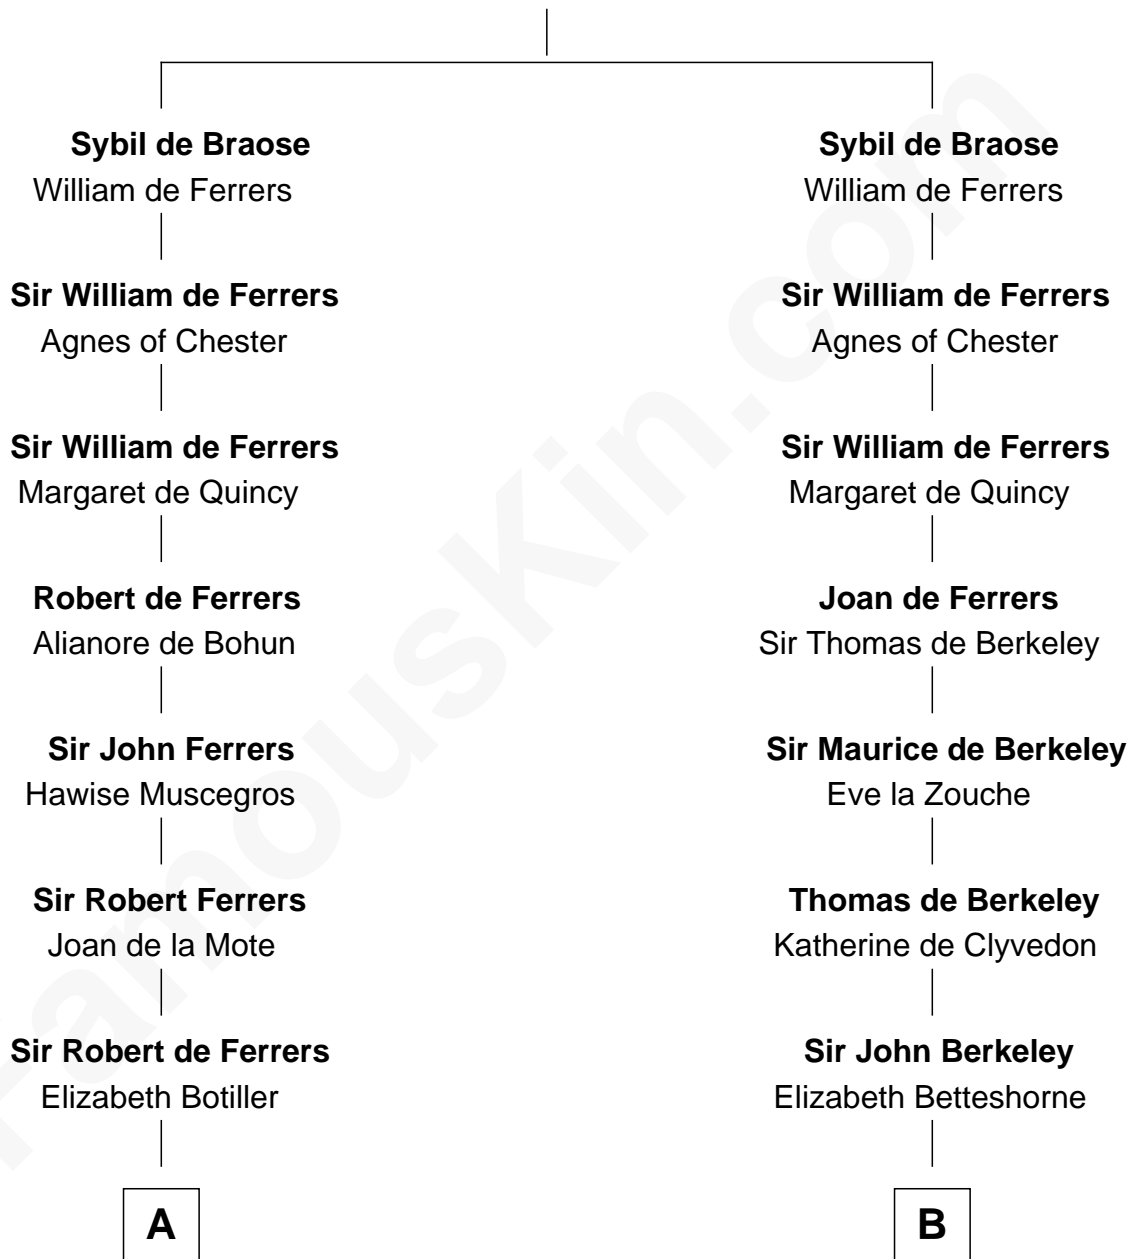

FamousKin.com

Relationship Chart of

Lt. Gen. James Brudenell

Leader of the "Charge of the Light Brigade"

21st cousin of

Melvyn Douglas

Movie Actor

William de Braose

C

Frances Savile
Francis Brudenell

George Brudenell
Elizabeth Bruce

Robert Brudenell
Anne Bishopp

Robert Brudenell
Penelope Anne Cooke

Lt. Gen. James Brudenell
Charge of the Light Brigade Leader

D

Richard Douglas
Lucy Way

Erskine Douglas
Sophia Garrett

Emma Jane Douglas
Col. George Taliaferro Shackelford

Lena Priscilla Shackelford
Edouard Gregory Hesselberg

Melvyn Douglas
Movie Actor