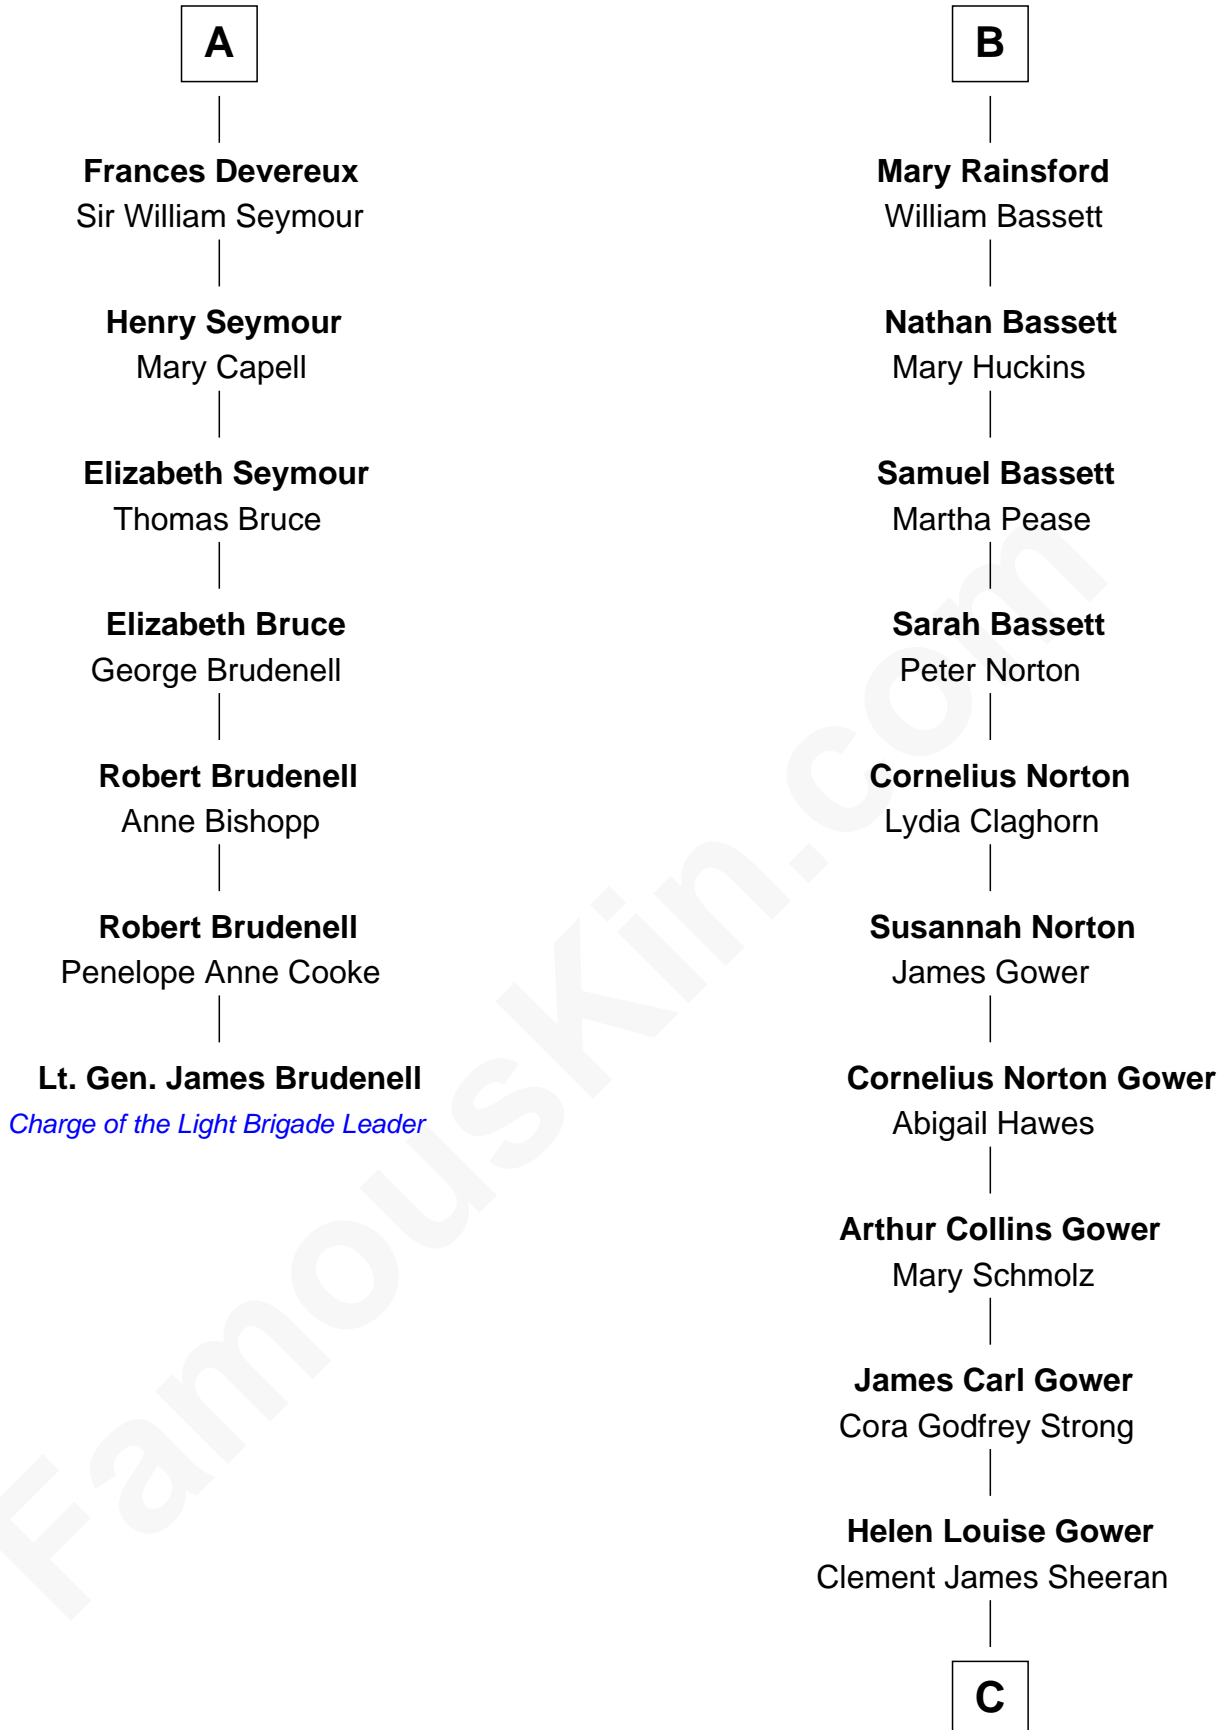

FamousKin.com Relationship Chart of

Lt. Gen. James Brudenell
Leader of the "Charge of the Light Brigade"

13th cousin 5 times removed of

Sarah Palin
9th Governor of Alaska

Sir Robert Hungerford
Margaret Botreaux

Sir Robert Hungerford
Eleanor Moleyns

Eleanor Hungerford
Sir John White

Sir Thomas Hungerford
Anne Percy

Robert White
Margaret Gainsford

Mary Hungerford
Sir Edward Hastings

Margaret White
John Kirton

Sir George Hastings
Anne Stafford

Stephen Kirton
Margaret Offley

Dorothy Hastings
Sir Richard Devereux

Thomas Kirton
Mary Sadler

Walter Devereux
Lettice Knollys

Mary Kirton
Robert Rainsford

Sir Robert Devereux
Frances Walsingham

Edward Rainsford
Mary - - - - -

A

B

C

Sarah Sheeran
Charles Richard Heath

Sarah Palin
9th Governor of Alaska

FamousKin.com