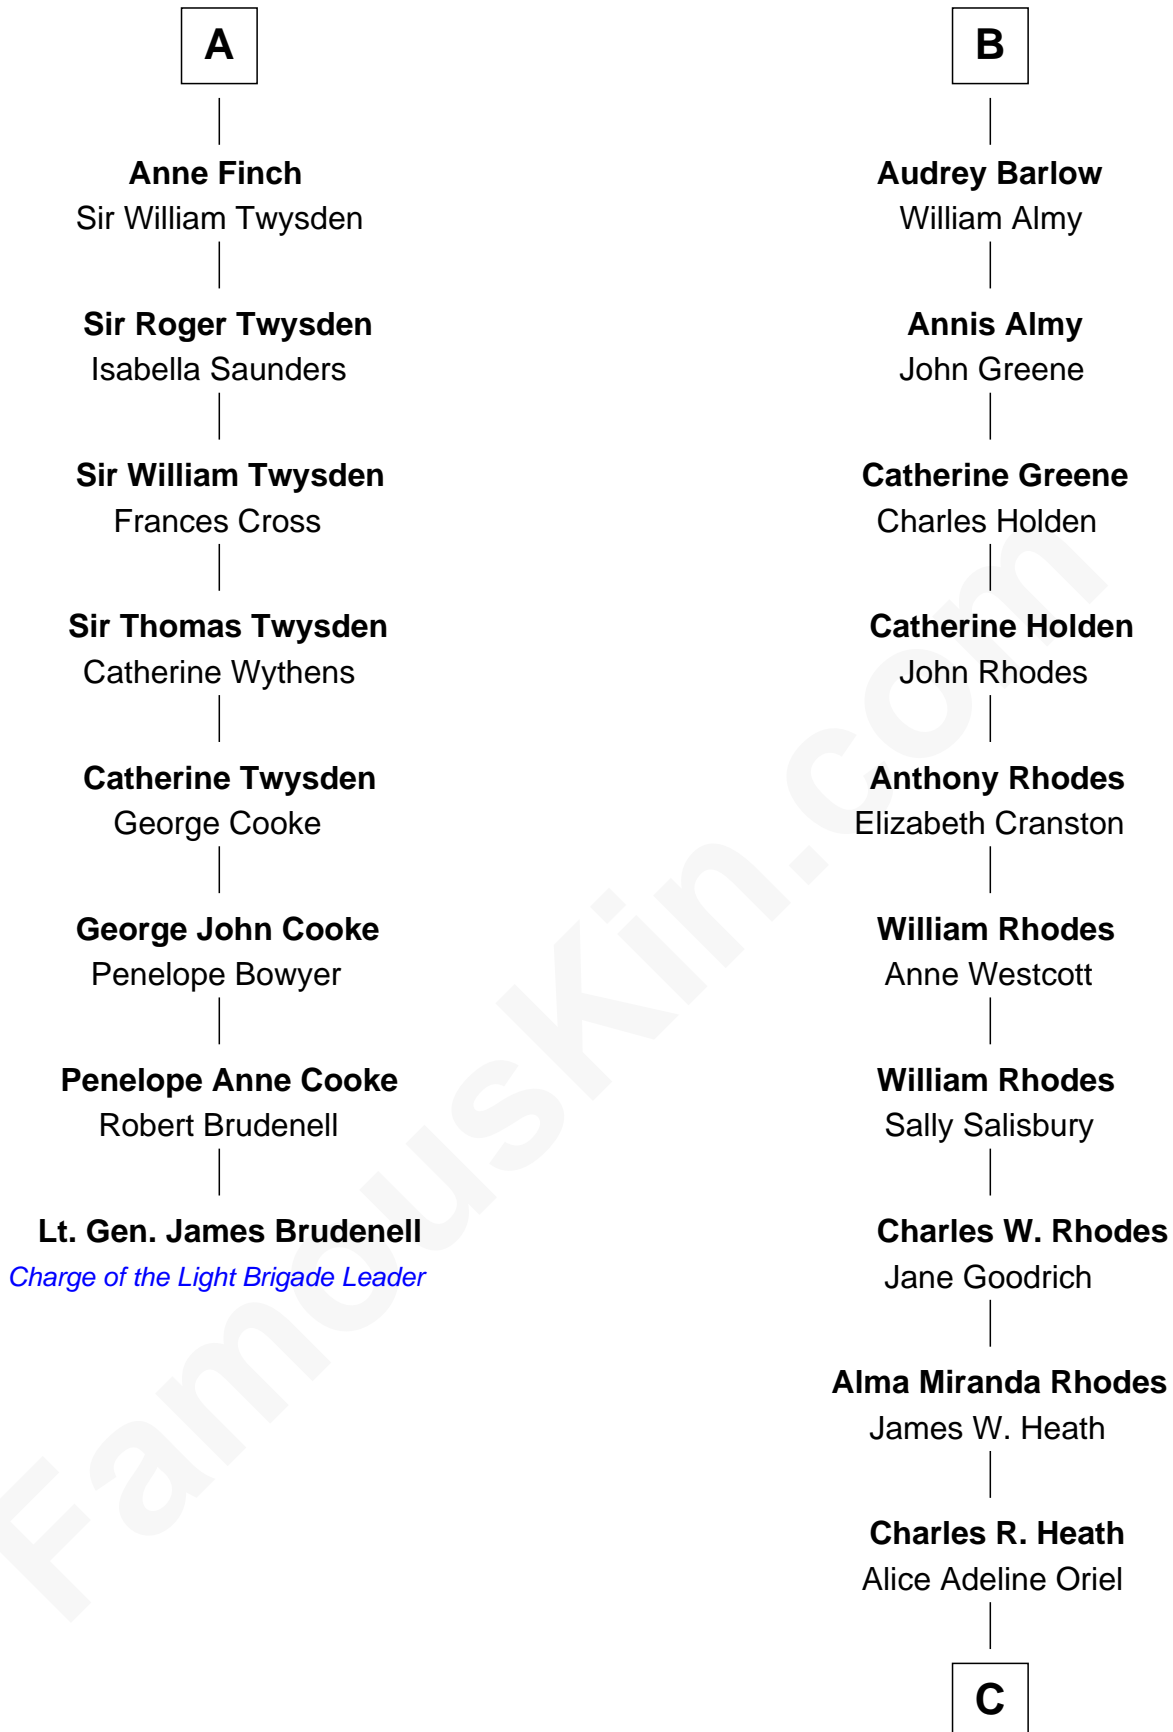

FamousKin.com Relationship Chart of

Lt. Gen. James Brudenell
Leader of the "Charge of the Light Brigade"

14th cousin 5 times removed of

Sarah Palin
9th Governor of Alaska

C

Charles Francis Heath
Nellie Marie Brandt

Charles Richard Heath
Sarah Sheeran

Sarah Palin
9th Governor of Alaska

FamousKin.com