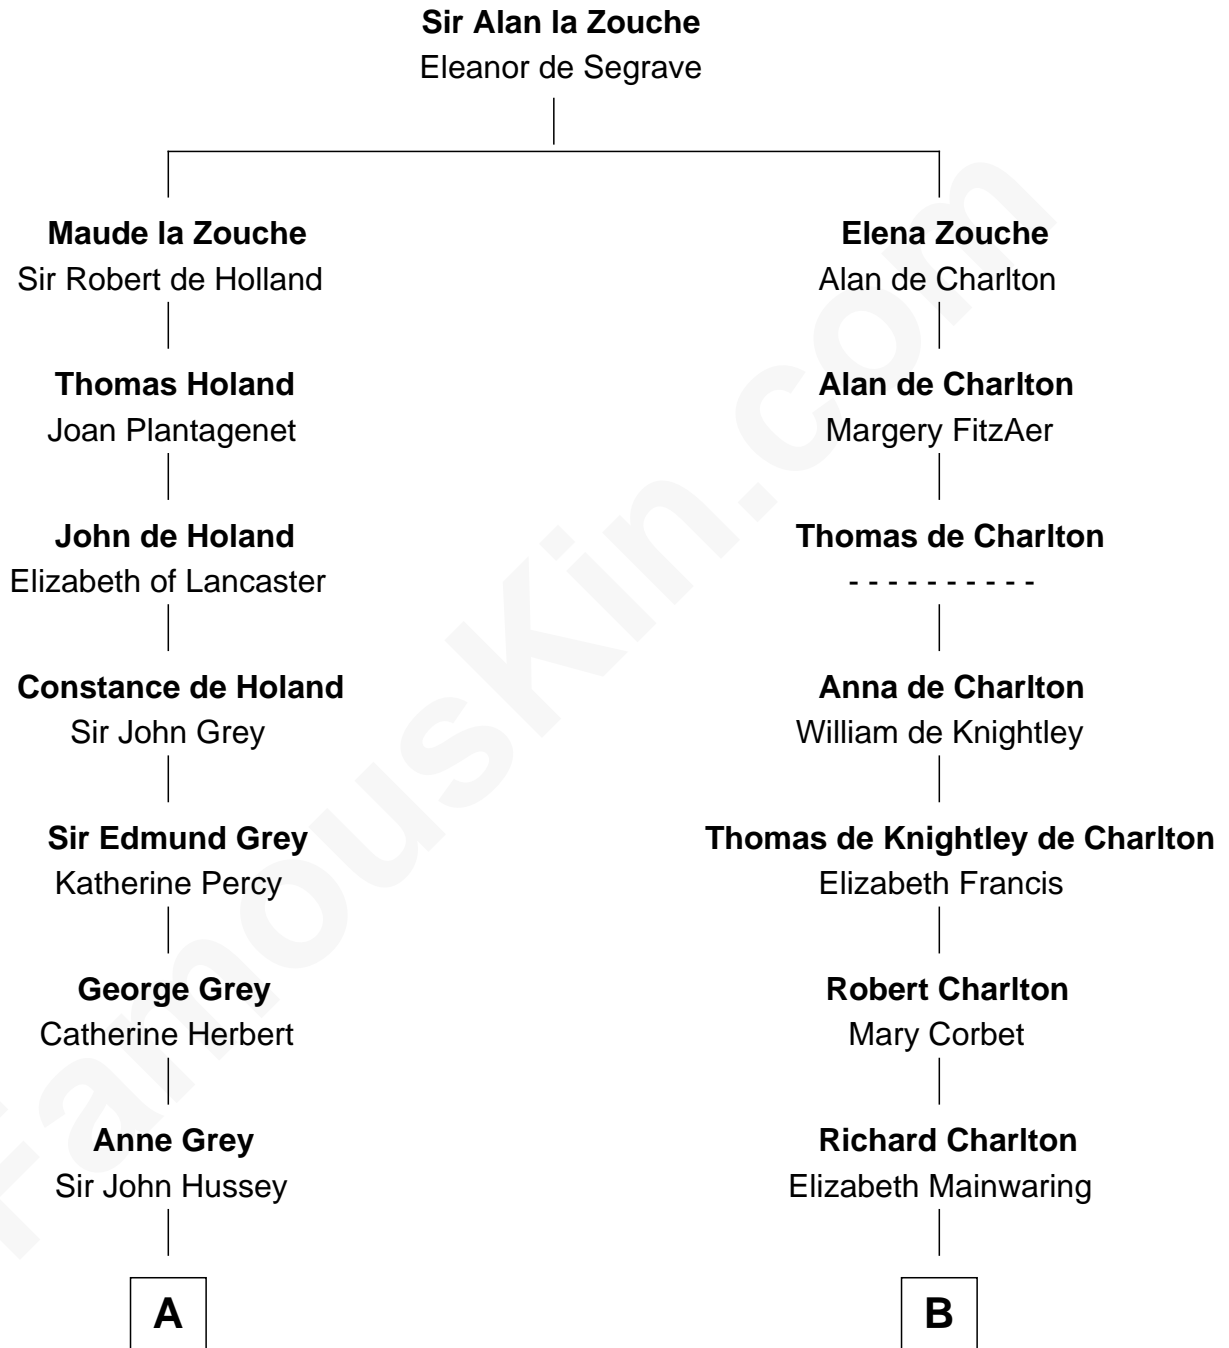

FamousKin.com

Relationship Chart of

Lt. Gen. James Brudenell
Leader of the "Charge of the Light Brigade"

16th cousin 5 times removed of

Sarah Palin
9th Governor of Alaska

C

Thomas S. Ruddock

Maria Nancy Newell

May Belle Ruddock

Henry Charles Brandt

Nellie Marie Brandt

Charles Francis Heath

Charles Richard Heath

Sarah Sheeran

Sarah Palin

9th Governor of Alaska