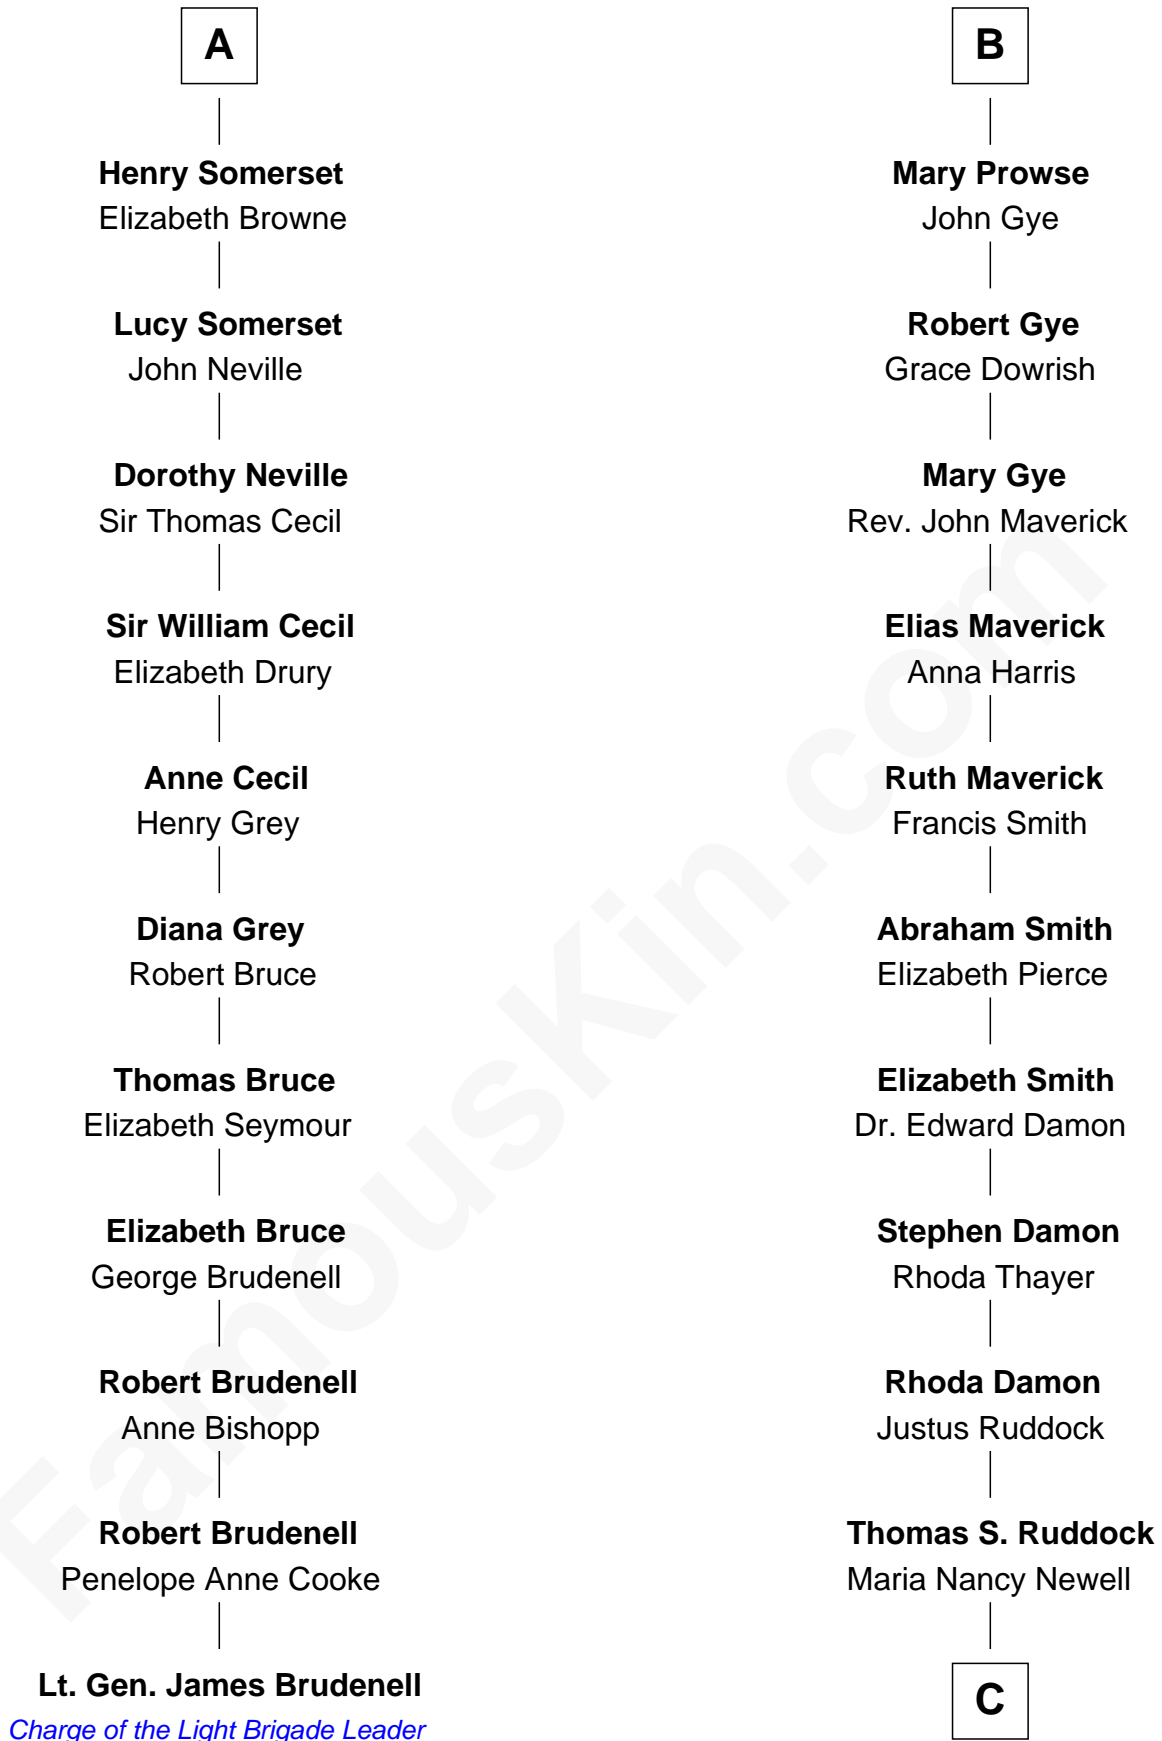

FamousKin.com Relationship Chart of

Lt. Gen. James Brudenell
Leader of the "Charge of the Light Brigade"

17th cousin 3 times removed of

Sarah Palin
9th Governor of Alaska

Sir Maurice de Berkeley
Eve la Zouche

C

—
May Belle Ruddock
Henry Charles Brandt

—
Nellie Marie Brandt
Charles Francis Heath

—
Charles Richard Heath
Sarah Sheeran

—
Sarah Palin
9th Governor of Alaska

FamousKin.com