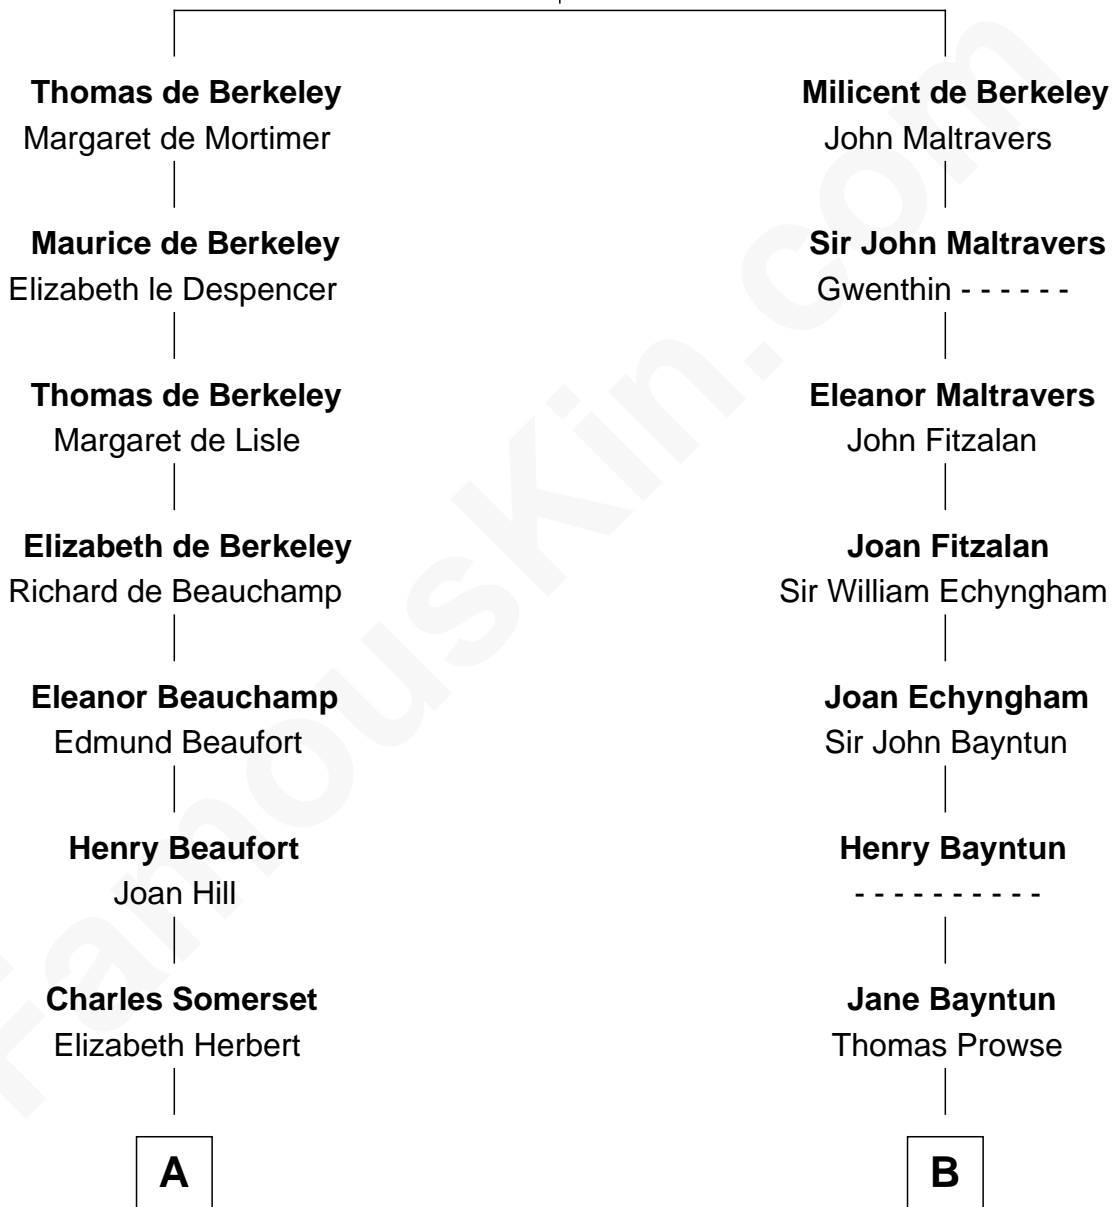

FamousKin.com Relationship Chart of

Lt. Gen. James Brudenell
Leader of the "Charge of the Light Brigade"

17th cousin 3 times removed of

Sarah Palin
9th Governor of Alaska

Sir Maurice de Berkeley
Eve la Zouche

C

—
May Belle Ruddock
Henry Charles Brandt

—
Nellie Marie Brandt
Charles Francis Heath

—
Charles Richard Heath
Sarah Sheeran

—
Sarah Palin
9th Governor of Alaska

FamousKin.com