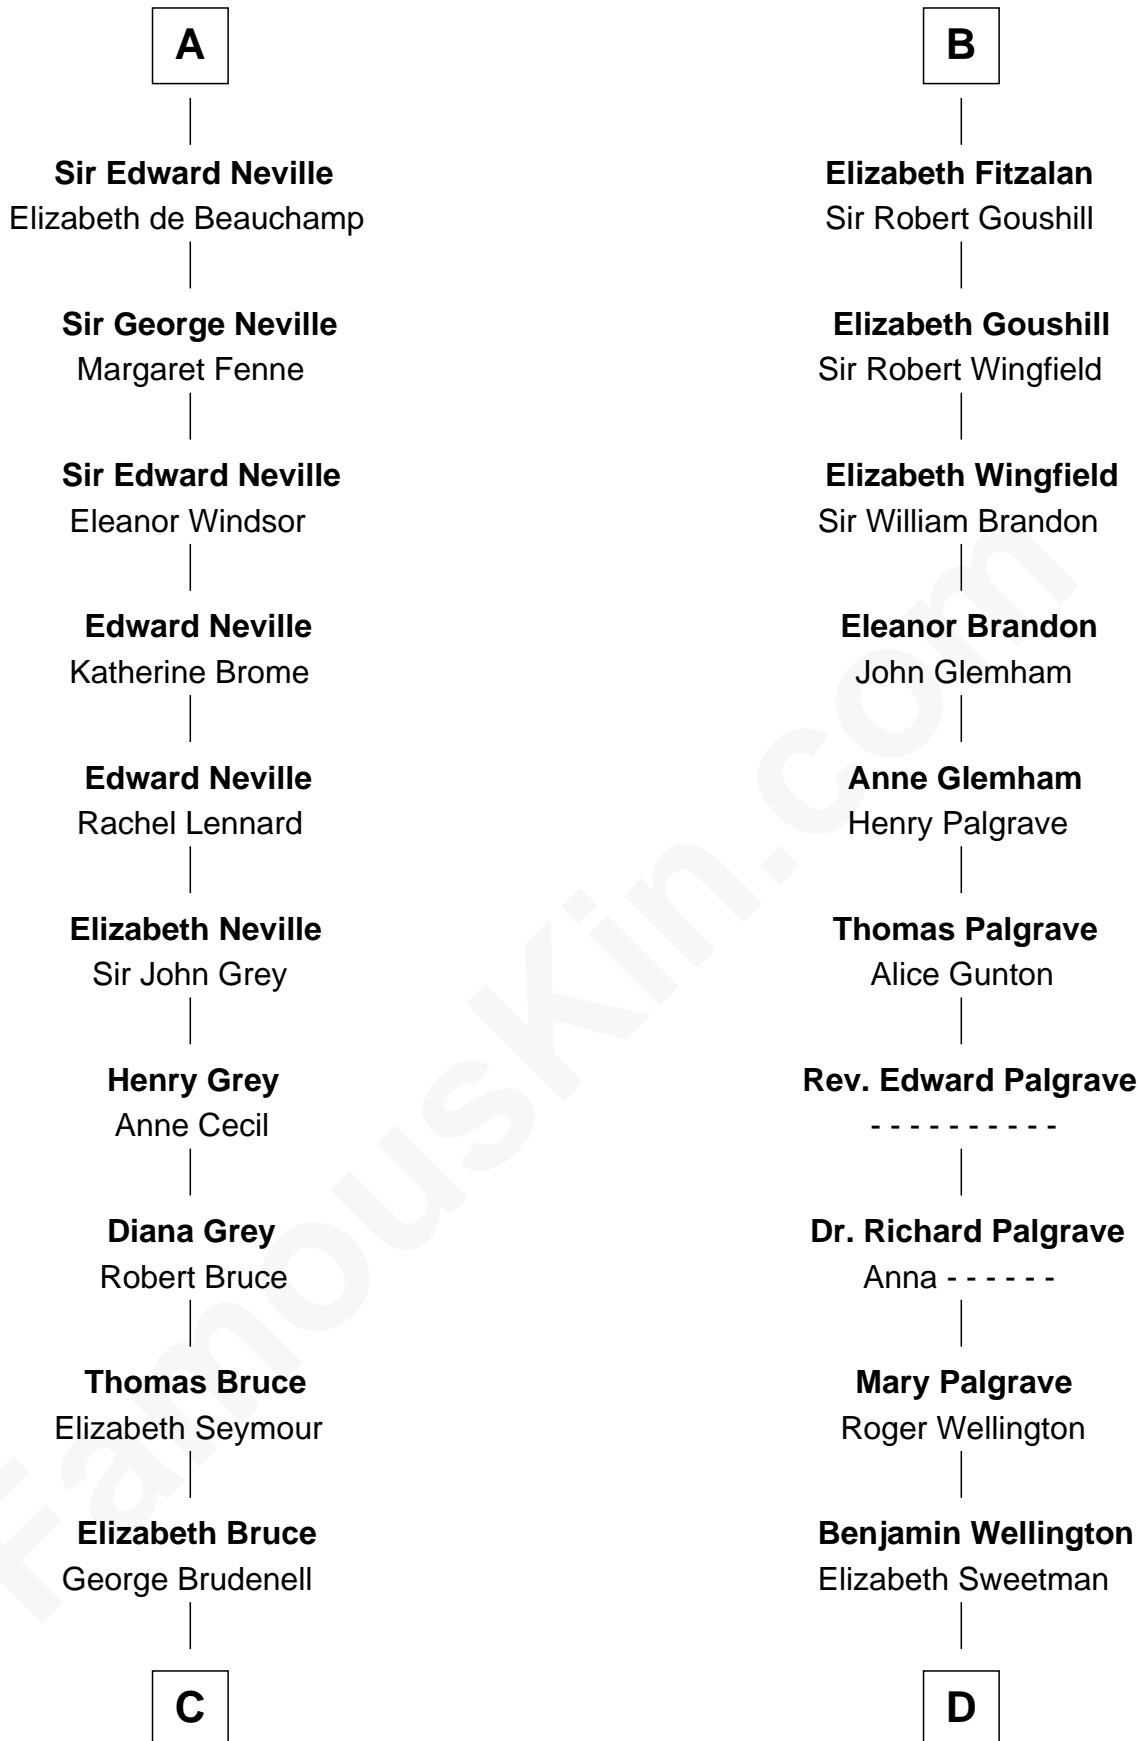

FamousKin.com

Relationship Chart of

Lt. Gen. James Brudenell

Leader of the "Charge of the Light Brigade"

19th cousin 2 times removed of

Shubael D. Childs

Founder of S.D. Childs & Company

C

Robert Brudenell

Anne Bishopp

Robert Brudenell

Penelope Anne Cooke

Lt. Gen. James Brudenell

Charge of the Light Brigade Leader

D

Elizabeth Wellington