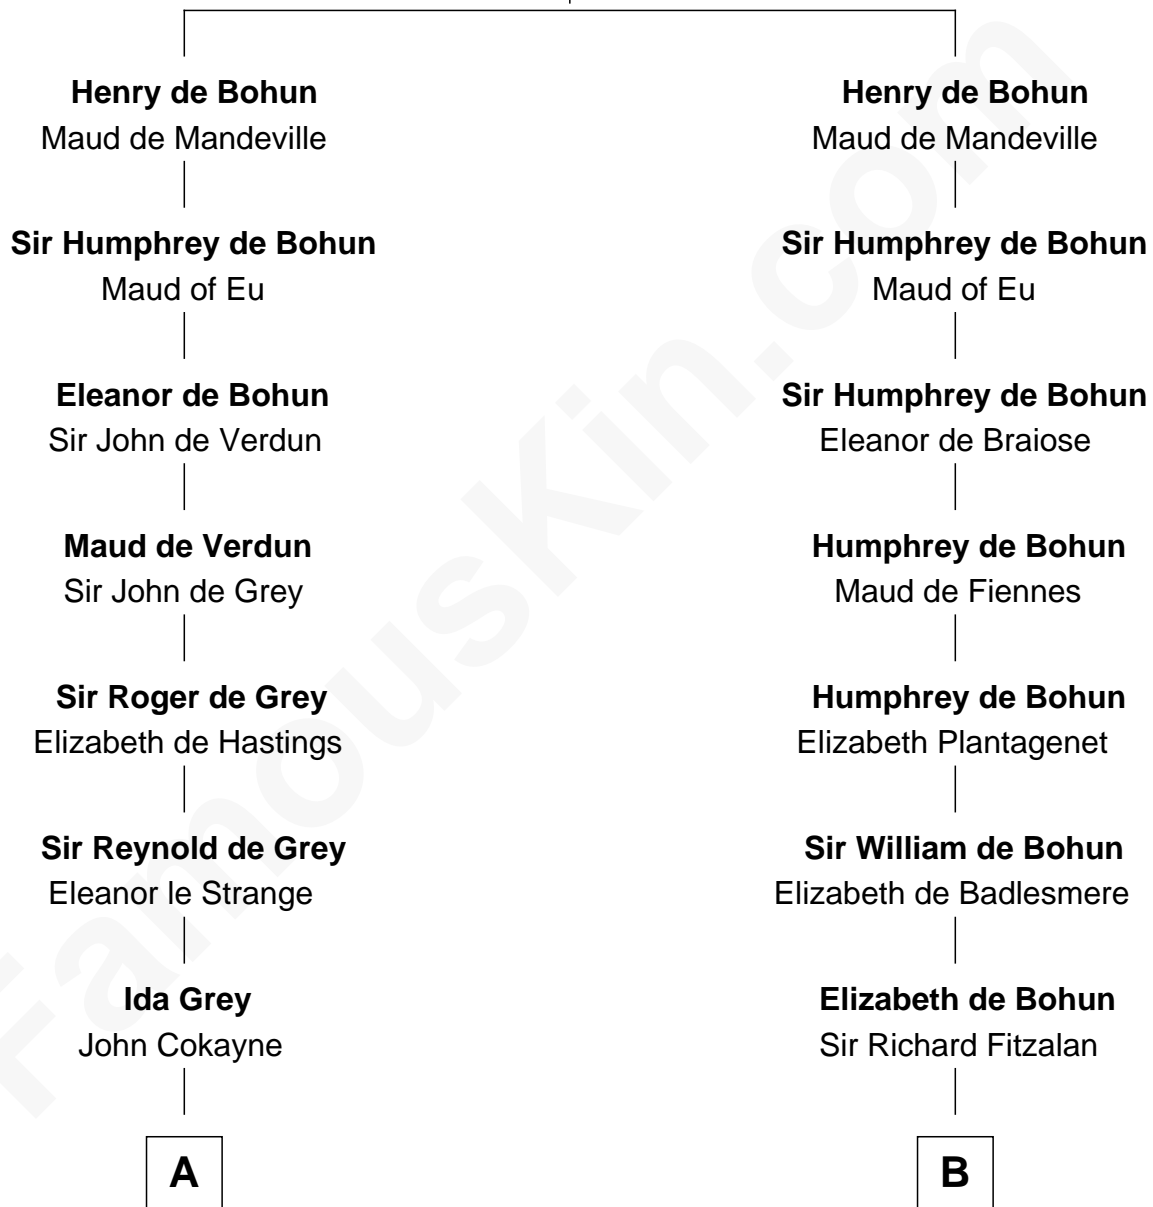

# FamousKin.com Relationship Chart of

**Lt. Gen. James Brudenell**

*Leader of the "Charge of the Light Brigade"*

20th cousin of

**Thomas Jefferson**

*3rd U.S. President and Signer of the Declaration of Independence*

**Humphrey IV de Bohun**

Margaret of Scotland

**C**

**Elizabeth Bruce**  
George Brudenell

**Robert Brudenell**  
Anne Bishopp

**Robert Brudenell**  
Penelope Anne Cooke

**Lt. Gen. James Brudenell**  
*Charge of the Light Brigade Leader*

**D**

**Col. William Randolph**  
Mary Isham

**Isham Randolph**  
Jane Rogers

**Jane Randolph**  
Peter Jefferson

**Thomas Jefferson**  
*3rd U.S. President*

FamousKin.com