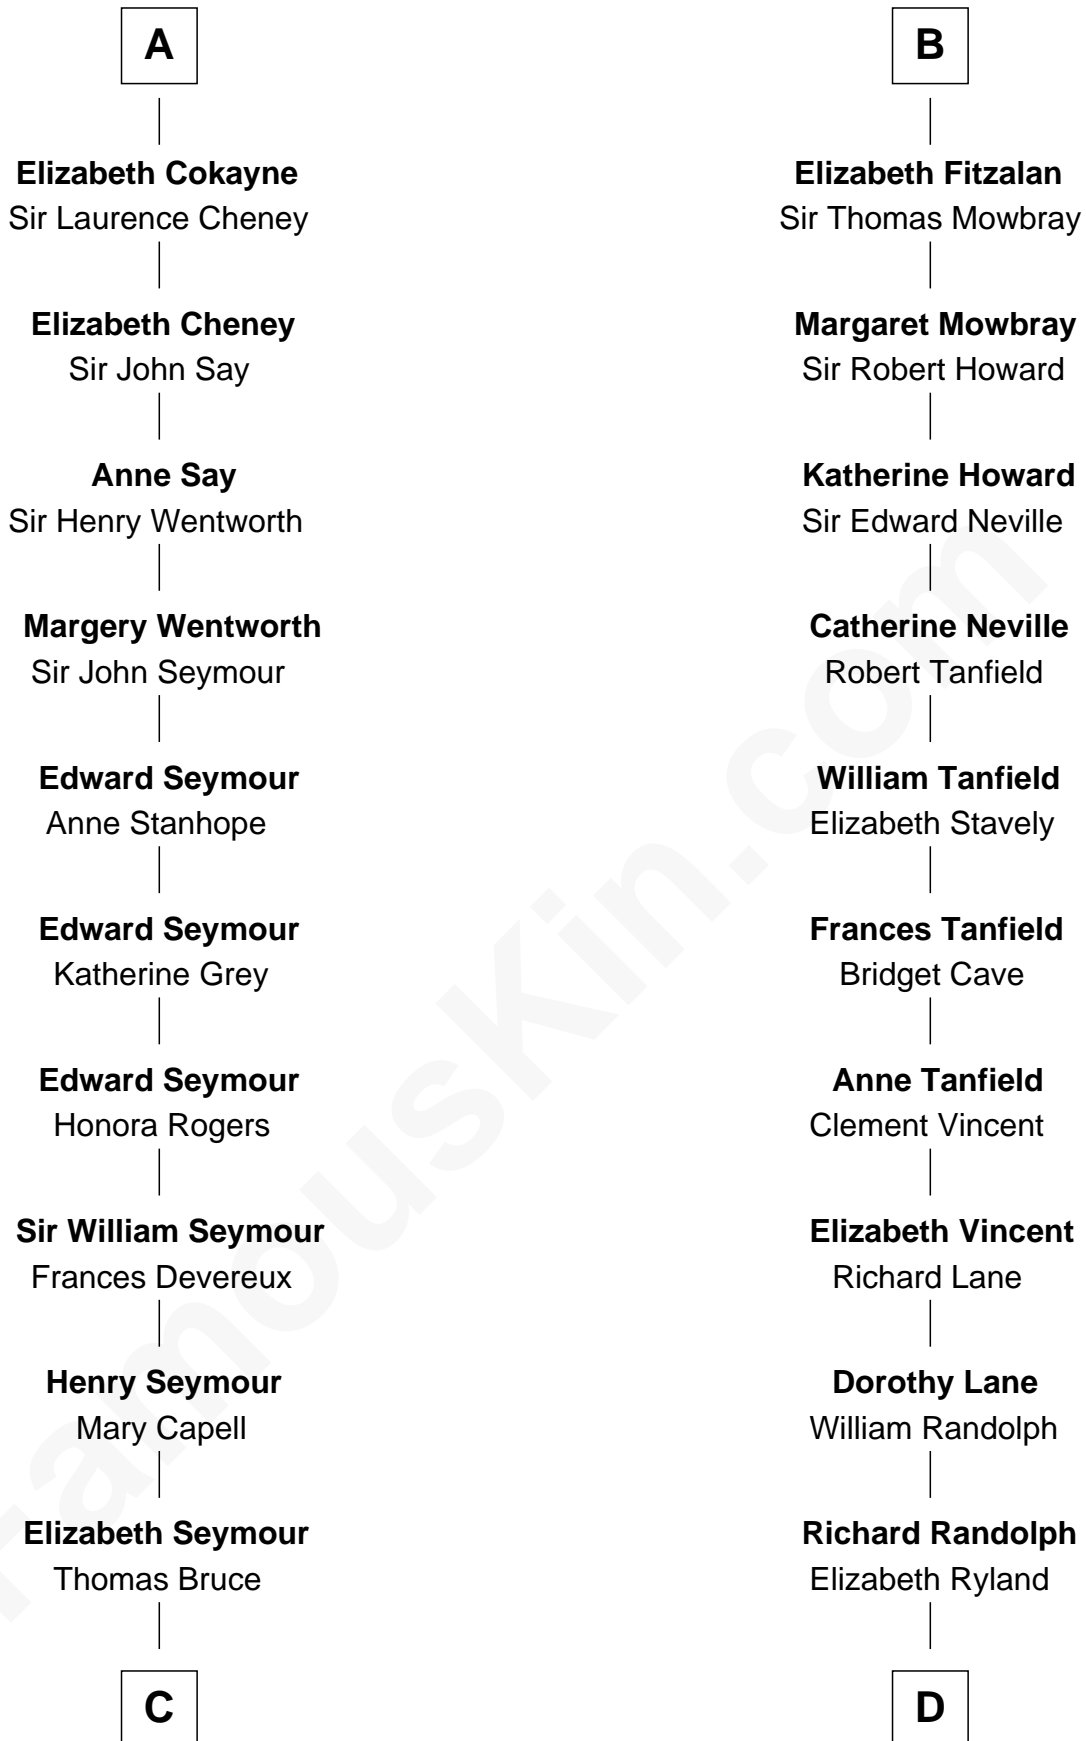

# FamousKin.com Relationship Chart of

**Lt. Gen. James Brudenell**

*Leader of the "Charge of the Light Brigade"*

20th cousin of

**Thomas Jefferson**

*3rd U.S. President and Signer of the Declaration of Independence*

**Humphrey IV de Bohun**

Margaret of Scotland

**C**

**Elizabeth Bruce**  
George Brudenell

**Robert Brudenell**  
Anne Bishopp

**Robert Brudenell**  
Penelope Anne Cooke

**Lt. Gen. James Brudenell**  
*Charge of the Light Brigade Leader*

**D**

**Col. William Randolph**  
Mary Isham

**Isham Randolph**  
Jane Rogers

**Jane Randolph**  
Peter Jefferson

**Thomas Jefferson**  
*3rd U.S. President*

FamousKin.com