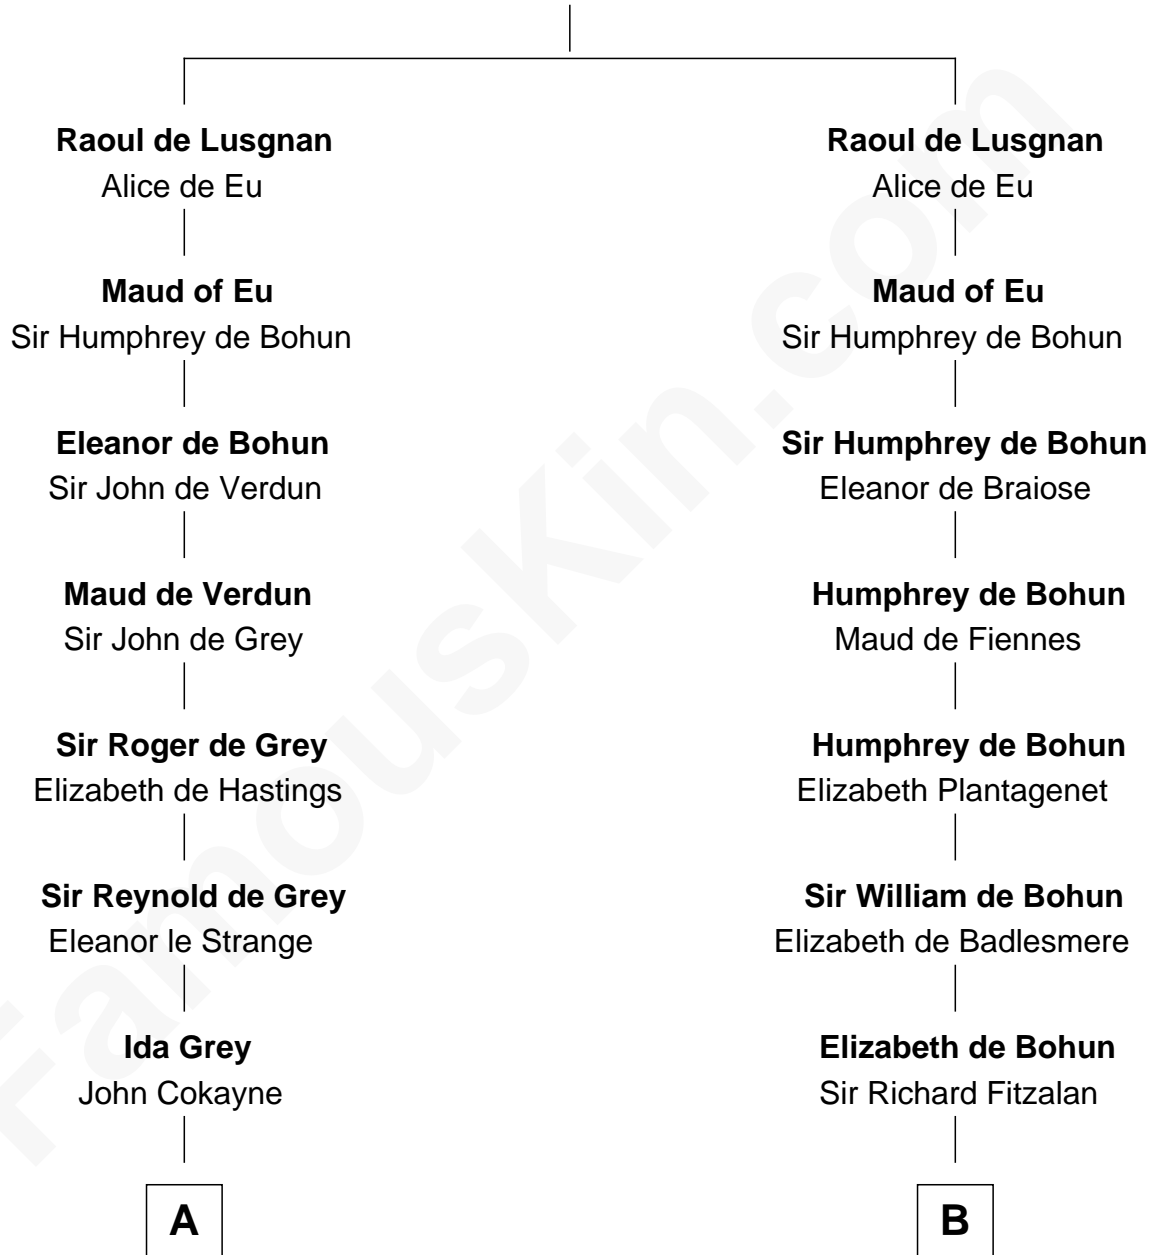

FamousKin.com Relationship Chart of

Lt. Gen. James Brudenell

Leader of the "Charge of the Light Brigade"

20th cousin of

Thomas Jefferson

3rd U.S. President and Signer of the Declaration of Independence

Hugues de Lusignan

Orengarde - - - - -

C

Elizabeth Bruce
George Brudenell

Robert Brudenell
Anne Bishopp

Robert Brudenell
Penelope Anne Cooke

Lt. Gen. James Brudenell
Charge of the Light Brigade Leader

D

Col. William Randolph
Mary Isham

Isham Randolph
Jane Rogers

Jane Randolph
Peter Jefferson

Thomas Jefferson
3rd U.S. President

FamousKin.com