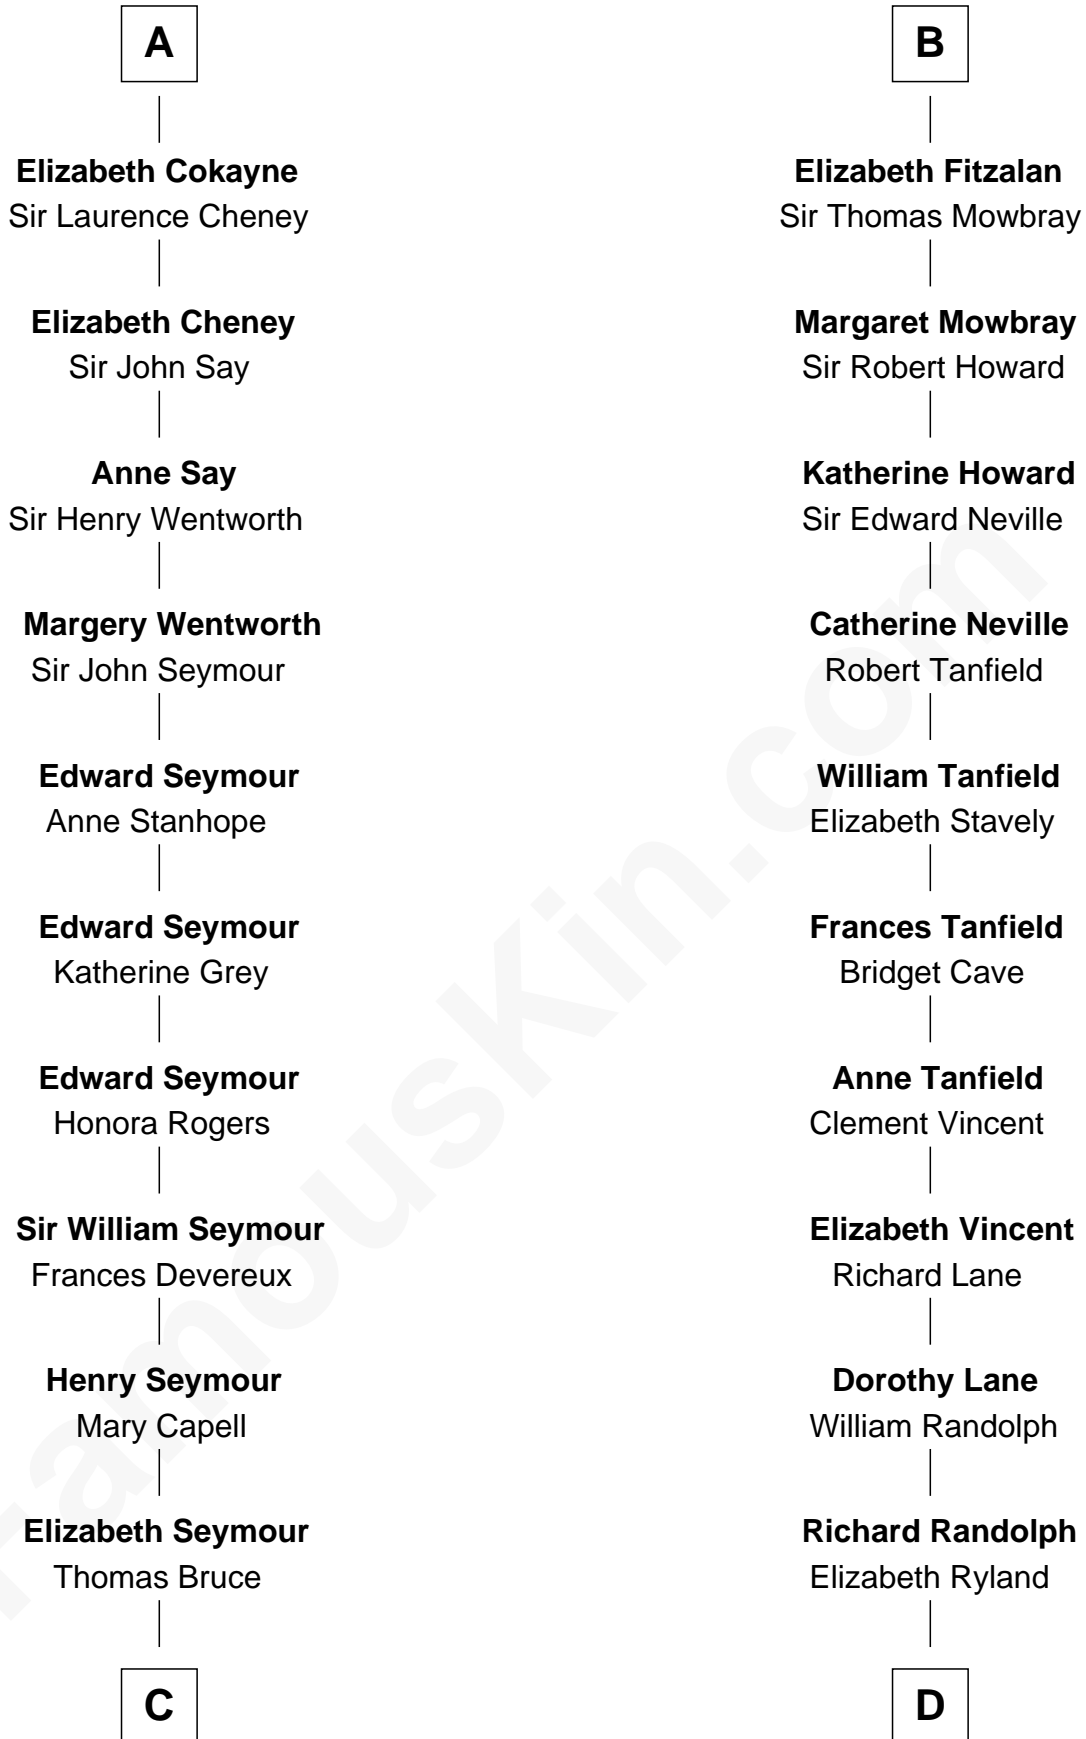

FamousKin.com

Relationship Chart of

Lt. Gen. James Brudenell

Leader of the "Charge of the Light Brigade"

20th cousin of

Thomas Jefferson

3rd U.S. President and Signer of the Declaration of Independence

C

Elizabeth Bruce
George Brudenell

Robert Brudenell
Anne Bishopp

Robert Brudenell
Penelope Anne Cooke

Lt. Gen. James Brudenell
Charge of the Light Brigade Leader

D

Col. William Randolph
Mary Isham

Isham Randolph
Jane Rogers

Jane Randolph
Peter Jefferson

Thomas Jefferson
3rd U.S. President

FamousKin.com