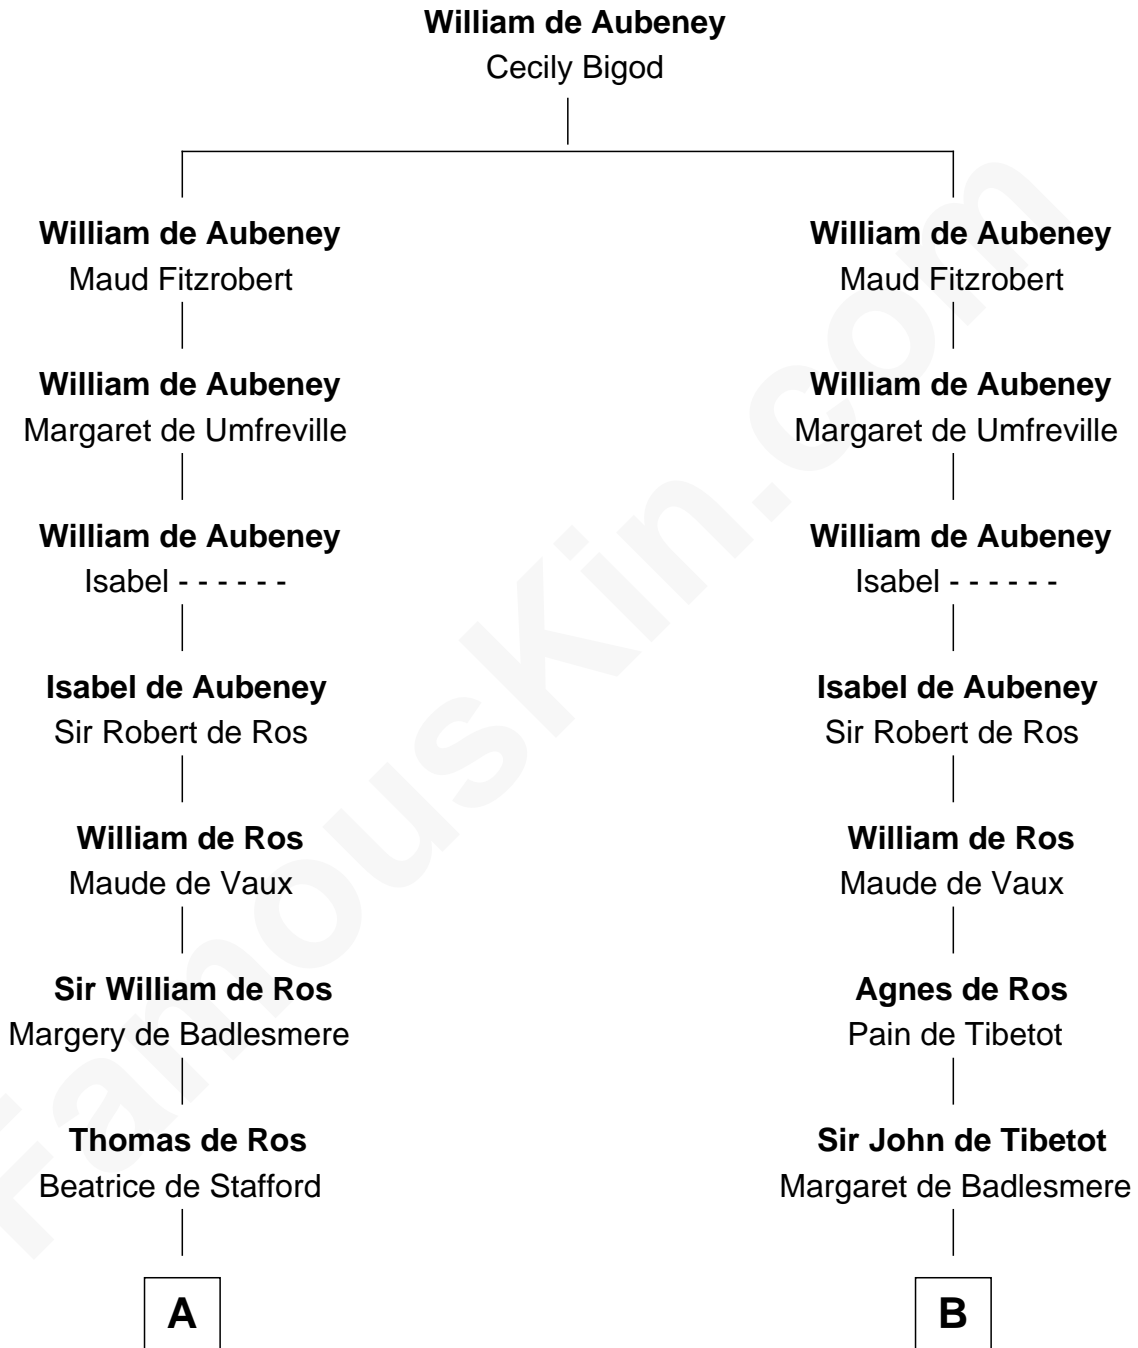

FamousKin.com

Relationship Chart of

Lt. Gen. James Brudenell

Leader of the "Charge of the Light Brigade"

21st cousin of

Thomas Jefferson

3rd U.S. President and Signer of the Declaration of Independence

C

Sir Cecil Bishopp

Elizabeth Dunch

Sir Cecil Bishopp

Anne Boscawen

Anne Bishopp

Robert Brudenell

Robert Brudenell

Penelope Anne Cooke

Jane Rogers

Jane Randolph

Peter Jefferson

Thomas Jefferson

3rd U.S. President