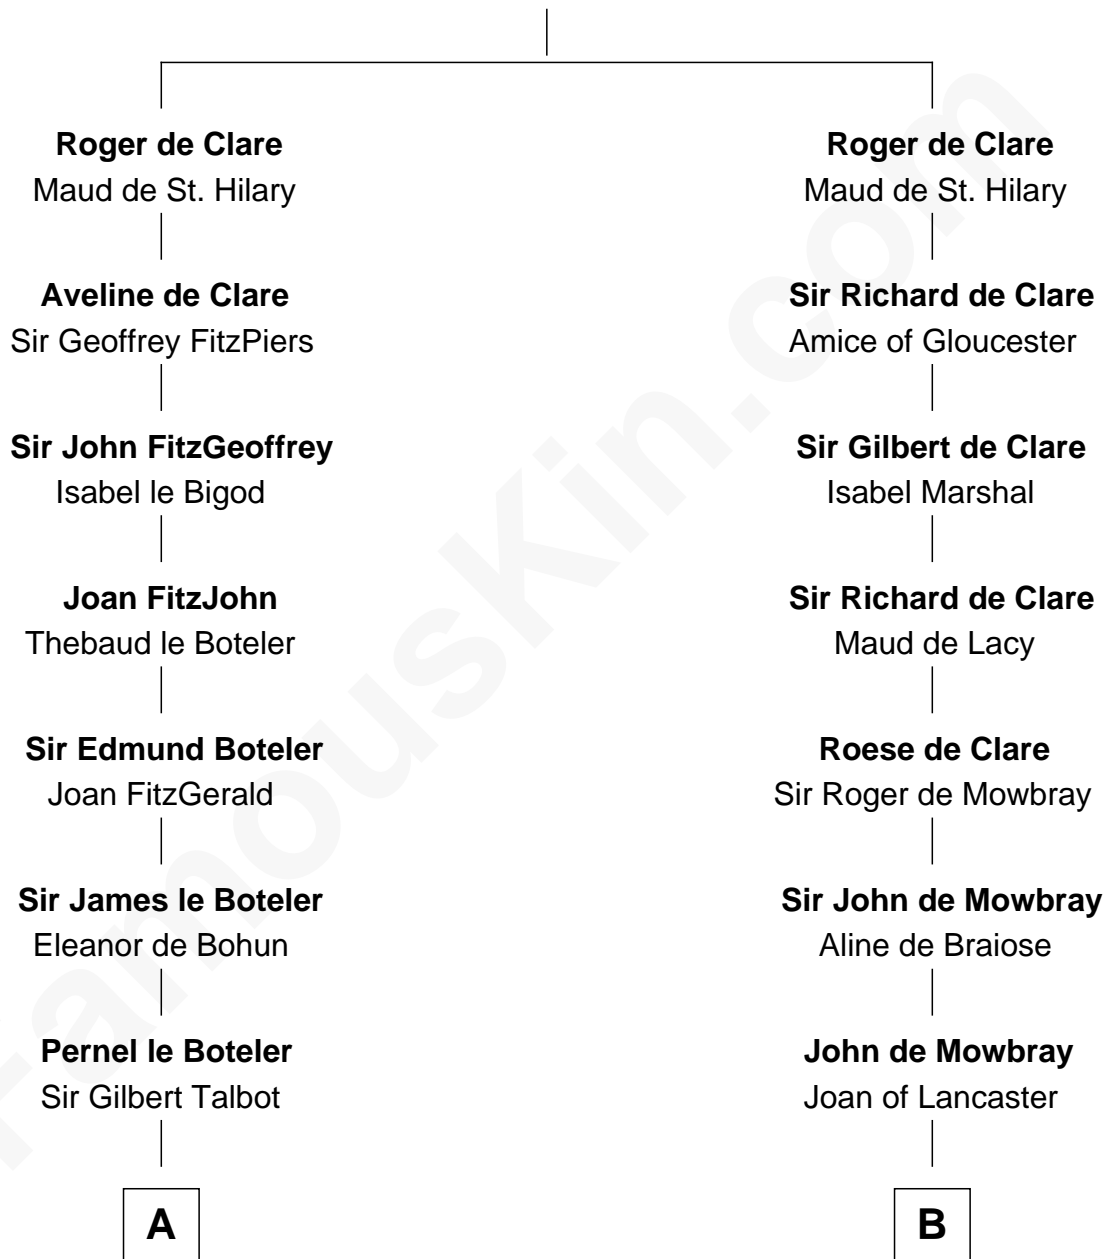

FamousKin.com

Relationship Chart of

Lt. Gen. James Brudenell

Leader of the "Charge of the Light Brigade"

21st cousin of

Thomas Jefferson

3rd U.S. President and Signer of the Declaration of Independence

Richard Fitzgilbert de Clare

Adeliza de Meschines

C

Frances Savile
Francis Brudenell

George Brudenell
Elizabeth Bruce

Robert Brudenell
Anne Bishopp

Robert Brudenell
Penelope Anne Cooke

Lt. Gen. James Brudenell
Charge of the Light Brigade Leader

D

Richard Randolph
Elizabeth Ryland

Col. William Randolph
Mary Isham

Isham Randolph
Jane Rogers

Jane Randolph
Peter Jefferson

Thomas Jefferson
3rd U.S. President