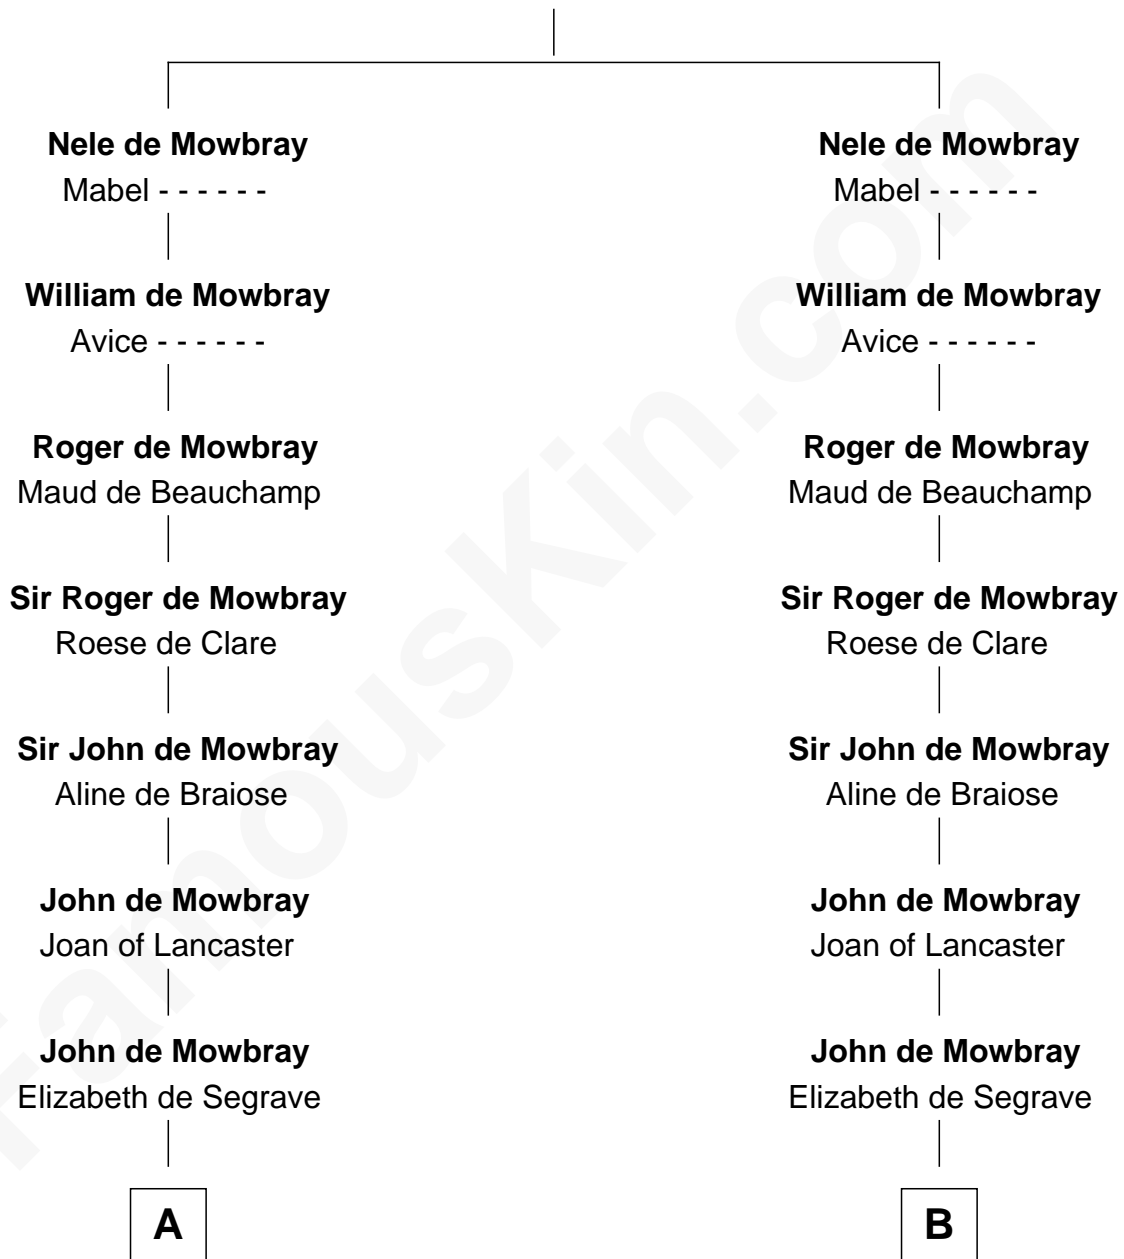

# FamousKin.com Relationship Chart of

**Lt. Gen. James Brudenell**

*Leader of the "Charge of the Light Brigade"*

20th cousin of

**Thomas Jefferson**

*3rd U.S. President and Signer of the Declaration of Independence*

**Roger de Mowbray**

Alice de Gaunt

**C**

**Anne Boscawen**

Sir Cecil Bishopp

**Anne Bishopp**

Robert Brudenell

**Robert Brudenell**