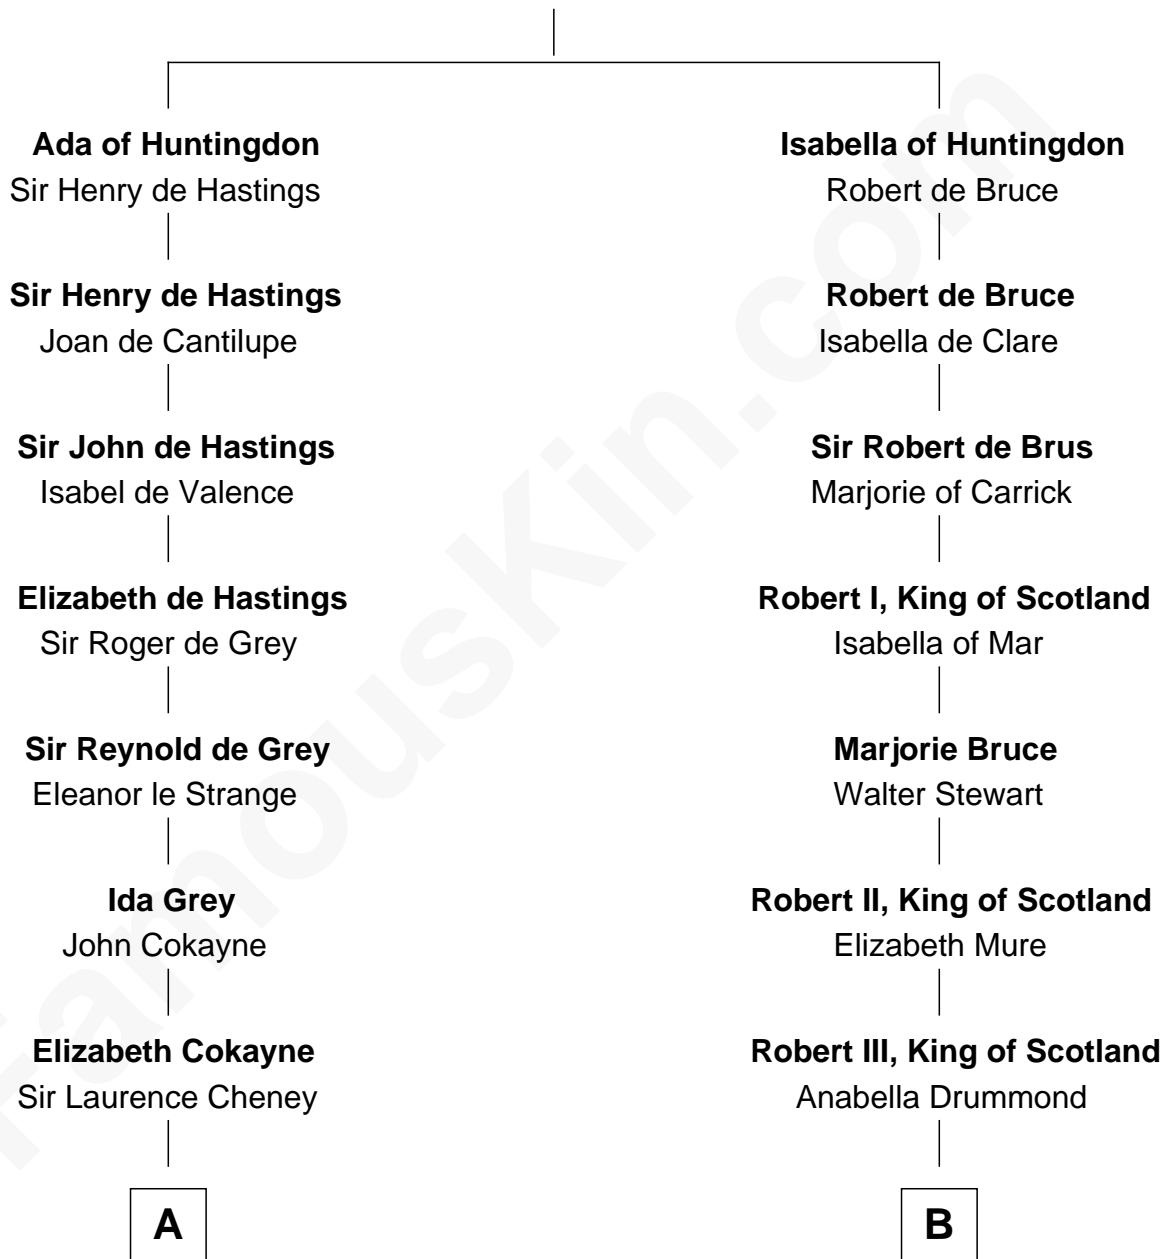

FamousKin.com Relationship Chart of

Lt. Gen. James Brudenell

Leader of the "Charge of the Light Brigade"

19th cousin 1 time removed of

Alexander Hamilton

1st U.S. Secretary of the Treasury

David of Huntingdon

Maud of Chester

C

Robert Brudenell

Anne Bishopp

Robert Brudenell

Penelope Anne Cooke

Lt. Gen. James Brudenell

Charge of the Light Brigade Leader