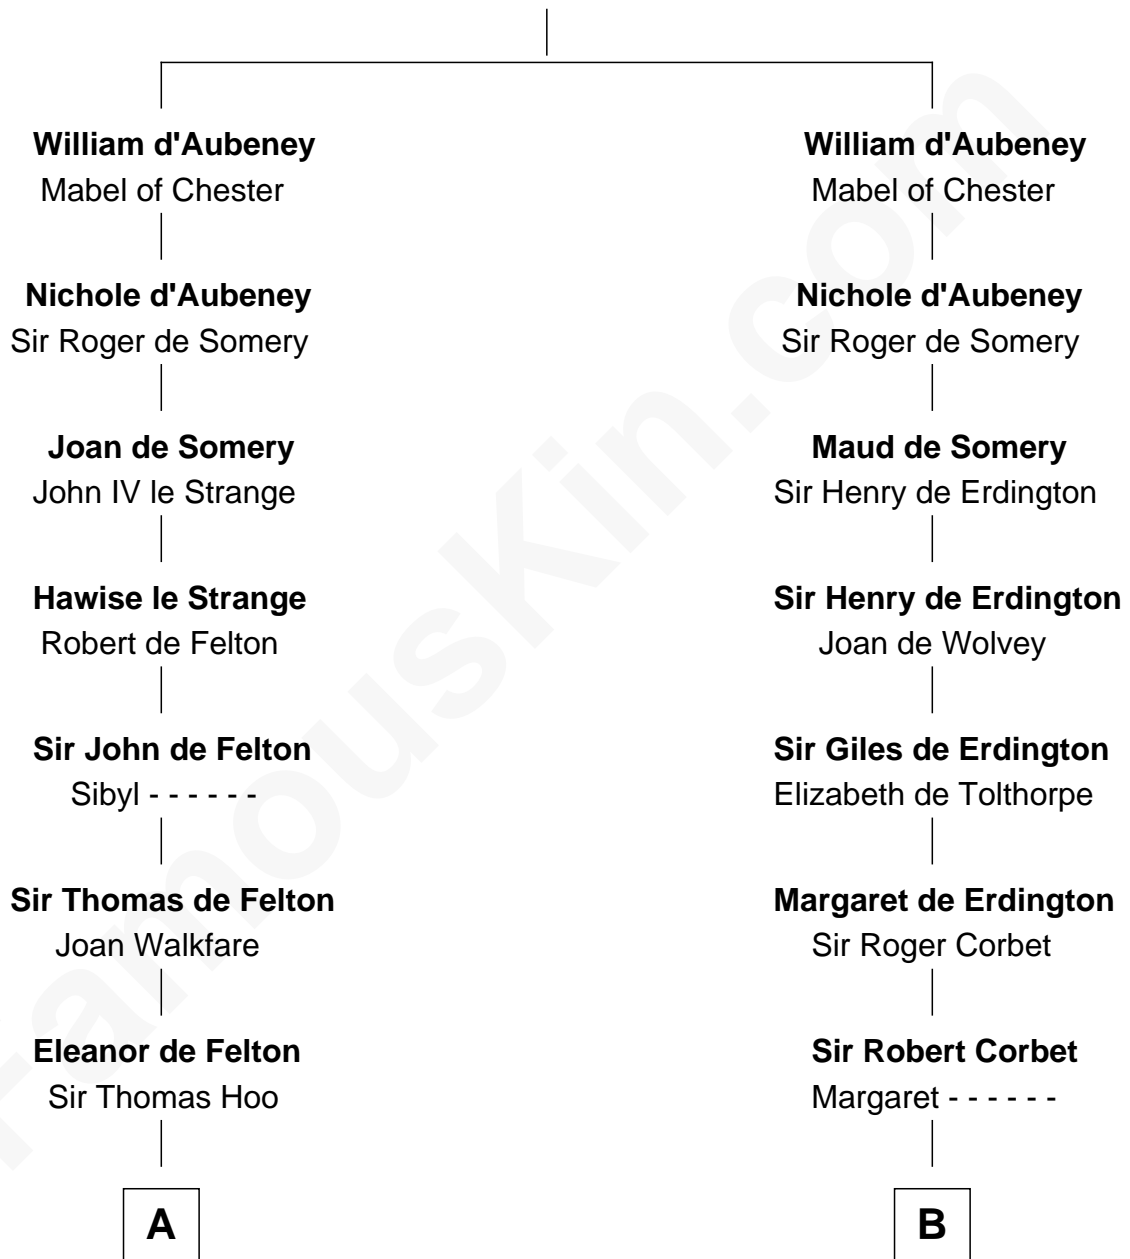

FamousKin.com Relationship Chart of

Lt. Gen. James Brudenell

Leader of the "Charge of the Light Brigade"

20th cousin 1 time removed of

William Rufus Day

36th U.S. Secretary of State

William d'Aubenev

Maud de St. Hilary

C

Elizabeth Seymour

Thomas Bruce

Elizabeth Bruce

George Brudenell

Robert Brudenell

Anne Bishopp

Robert Brudenell