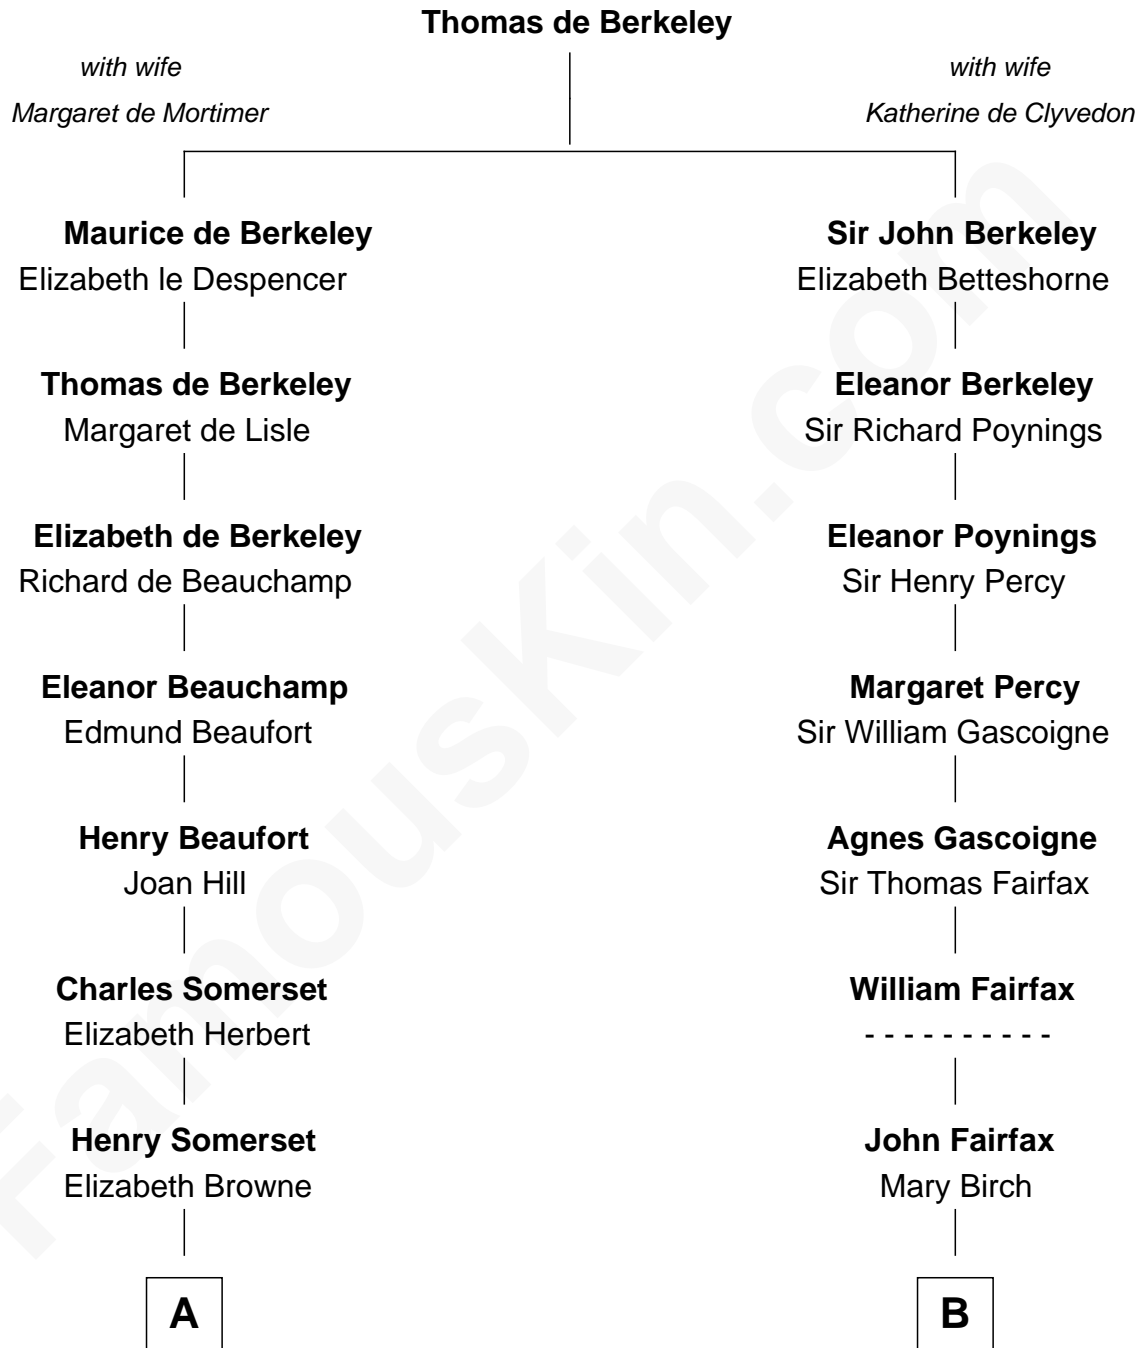

FamousKin.com Relationship Chart of

Lt. Gen. James Brudenell

Leader of the "Charge of the Light Brigade"

13th cousin 3 times removed of

Harriet Martineau

Author of The Hour and the Man

A

Lucy Somerset

John Neville

Dorothy Neville

Sir Thomas Cecil

Sir William Cecil

Elizabeth Drury

Anne Cecil

Henry Grey

Diana Grey