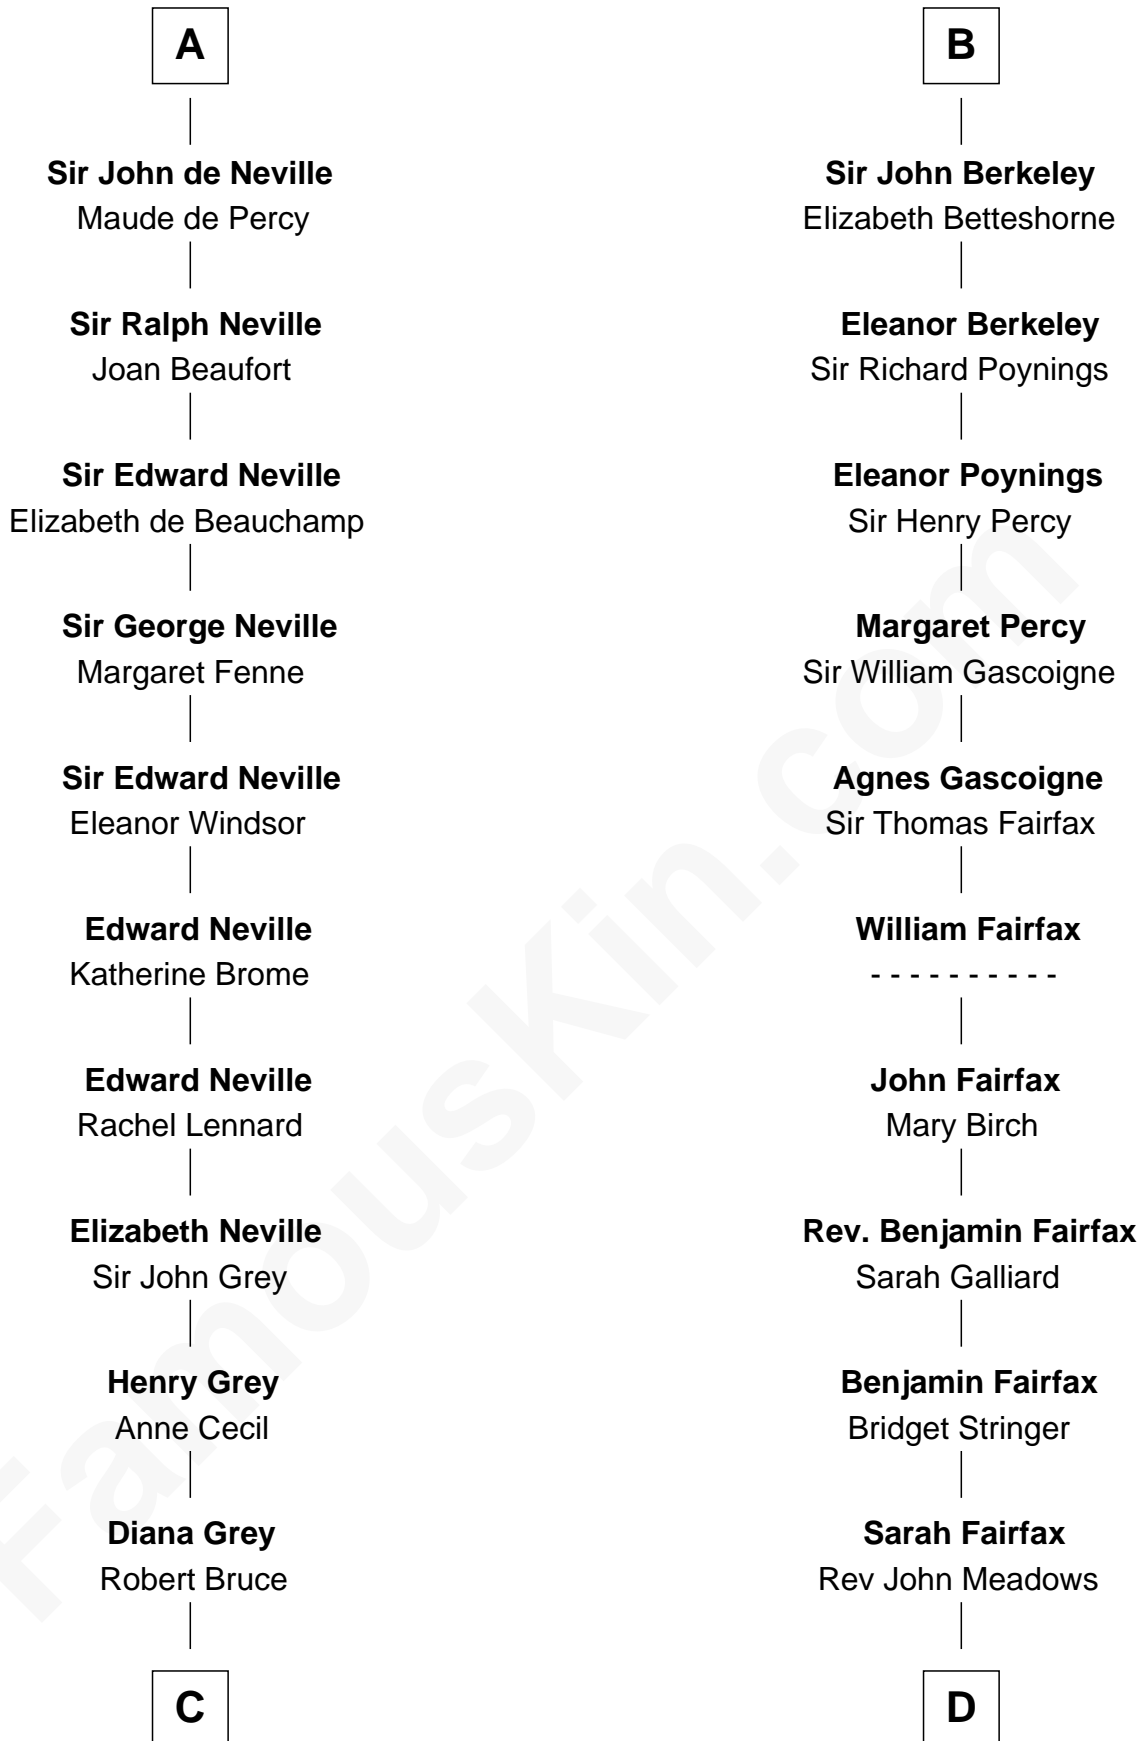

FamousKin.com Relationship Chart of

Lt. Gen. James Brudenell

Leader of the "Charge of the Light Brigade"

20th cousin 1 time removed of

Harriet Martineau

Author of The Hour and the Man

Gilbert Fitzgilbert de Clare

Isabel de Beaumont

Richard de Clare
Aoife MacMurrough

Isabel de Clare
Sir William Marshal

Eva Marshal
William de Braiose

Maud de Braose
Roger Mortimer

Sir Edmund Mortimer
Margaret de Fiennes

Iseult de Mortimer
Sir Hugh I de Audley

Alice de Audley
Sir Ralph de Neville

A

Richard de Clare
Aoife MacMurrough

Isabel de Clare
Sir William Marshal

Eva Marshal
William de Braiose

Eve de Braiose
Sir William de Cantilupe

Milicent de Cantilupe
Eudo la Zouche

Eve la Zouche
Sir Maurice de Berkeley

Thomas de Berkeley
Katherine de Clyvedon

B

C

Thomas Bruce
Elizabeth Seymour

Elizabeth Bruce
George Brudenell

Robert Brudenell
Anne Bishopp

Robert Brudenell
Penelope Anne Cooke