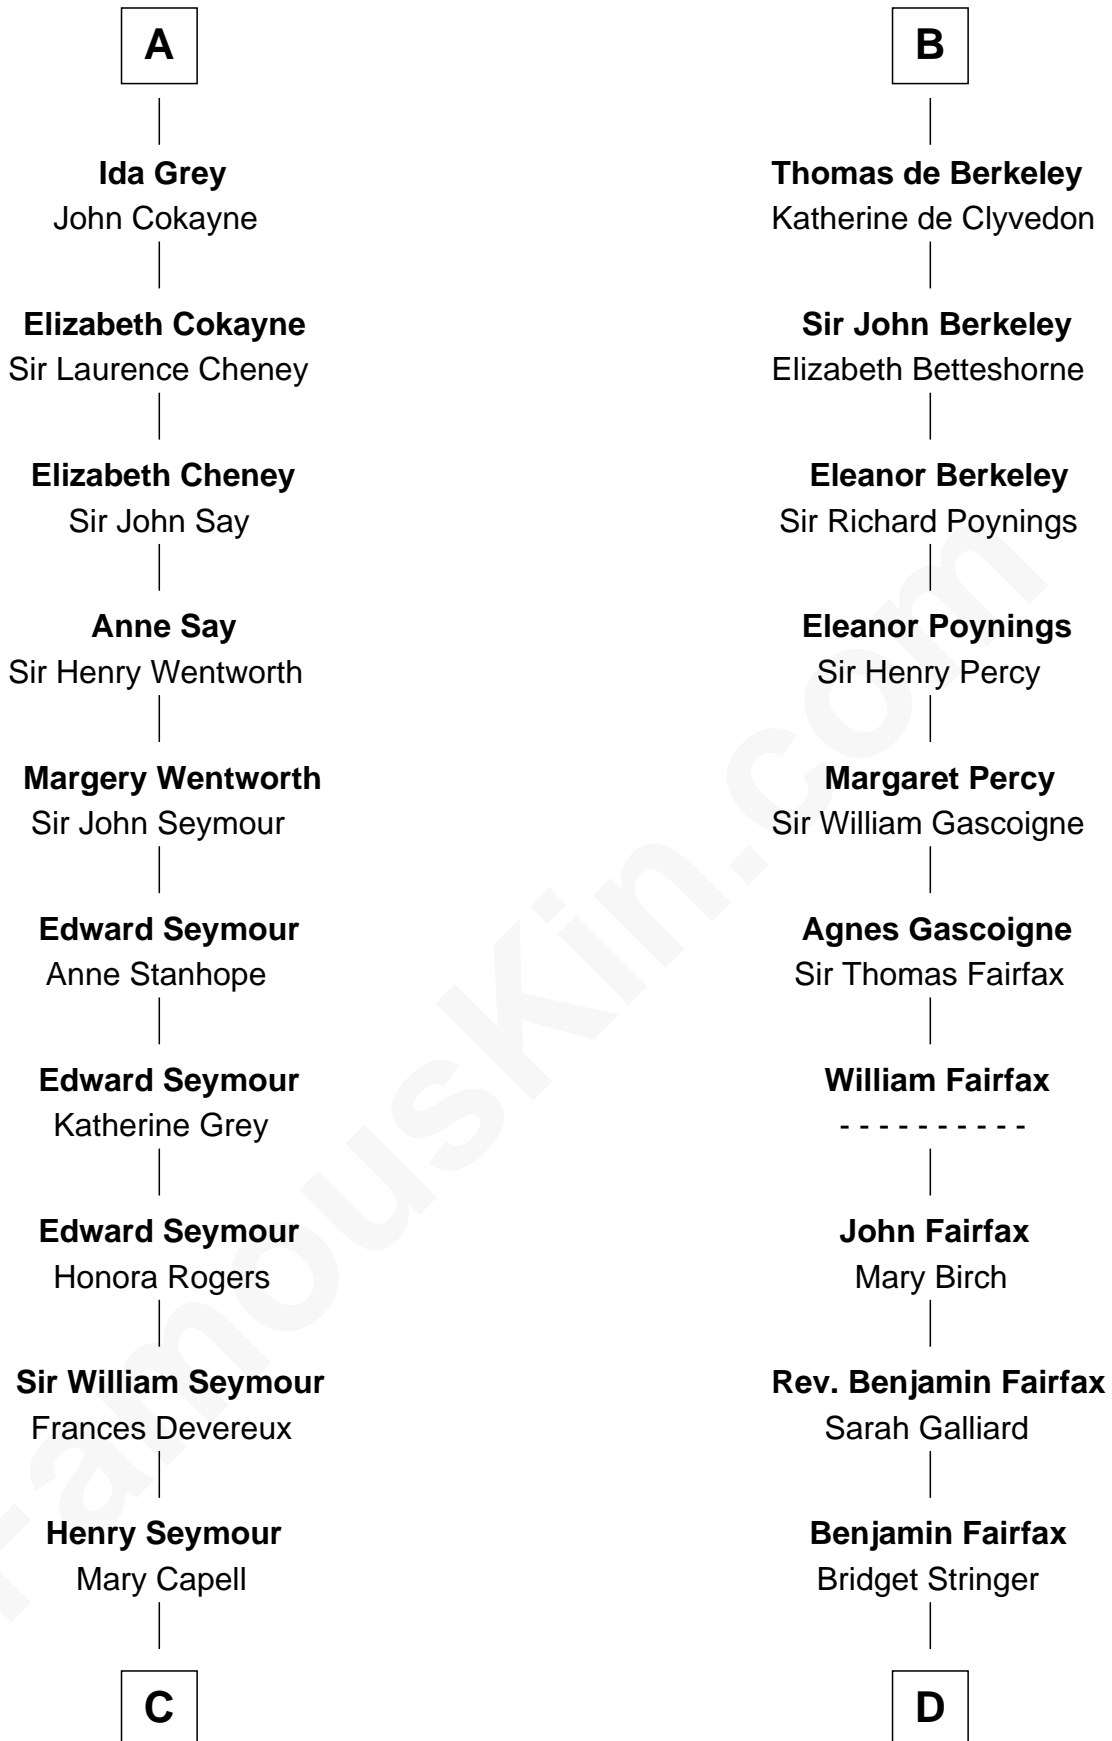

## Relationship Chart of

**Lt. Gen. James Brudenell**

*Leader of the "Charge of the Light Brigade"*

21st cousin of

**Harriet Martineau**

*Author of The Hour and the Man*

**C**

**Elizabeth Seymour**

Thomas Bruce

**Elizabeth Bruce**

George Brudenell

**Robert Brudenell**

Anne Bishopp

**Robert Brudenell**

Penelope Anne Cooke

**Lt. Gen. James Brudenell**