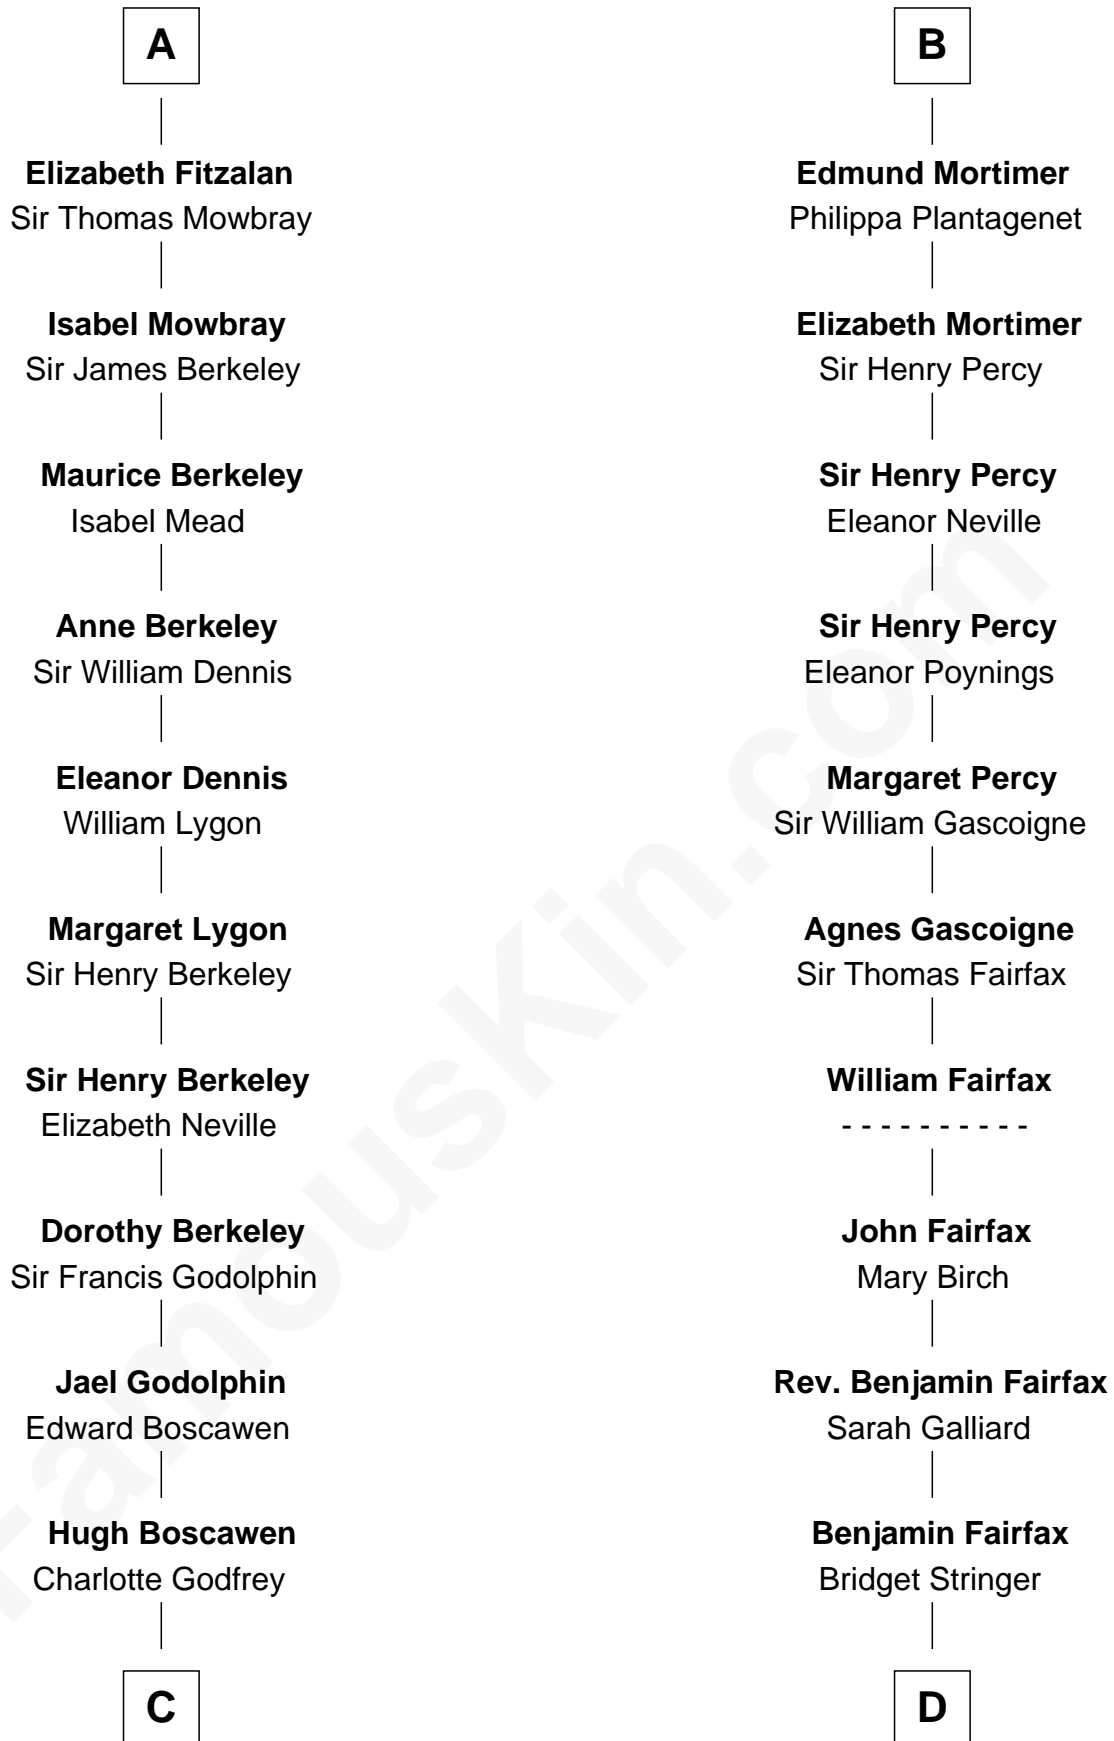

# FamousKin.com Relationship Chart of

**Lt. Gen. James Brudenell**

*Leader of the "Charge of the Light Brigade"*

20th cousin 1 time removed of

**Harriet Martineau**

*Author of The Hour and the Man*

**C**

**Anne Boscawen**

Sir Cecil Bishopp

**Anne Bishopp**

Robert Brudenell

**Robert Brudenell**

Penelope Anne Cooke

**Lt. Gen. James Brudenell**

*Charge of the Light Brigade Leader*

**D**