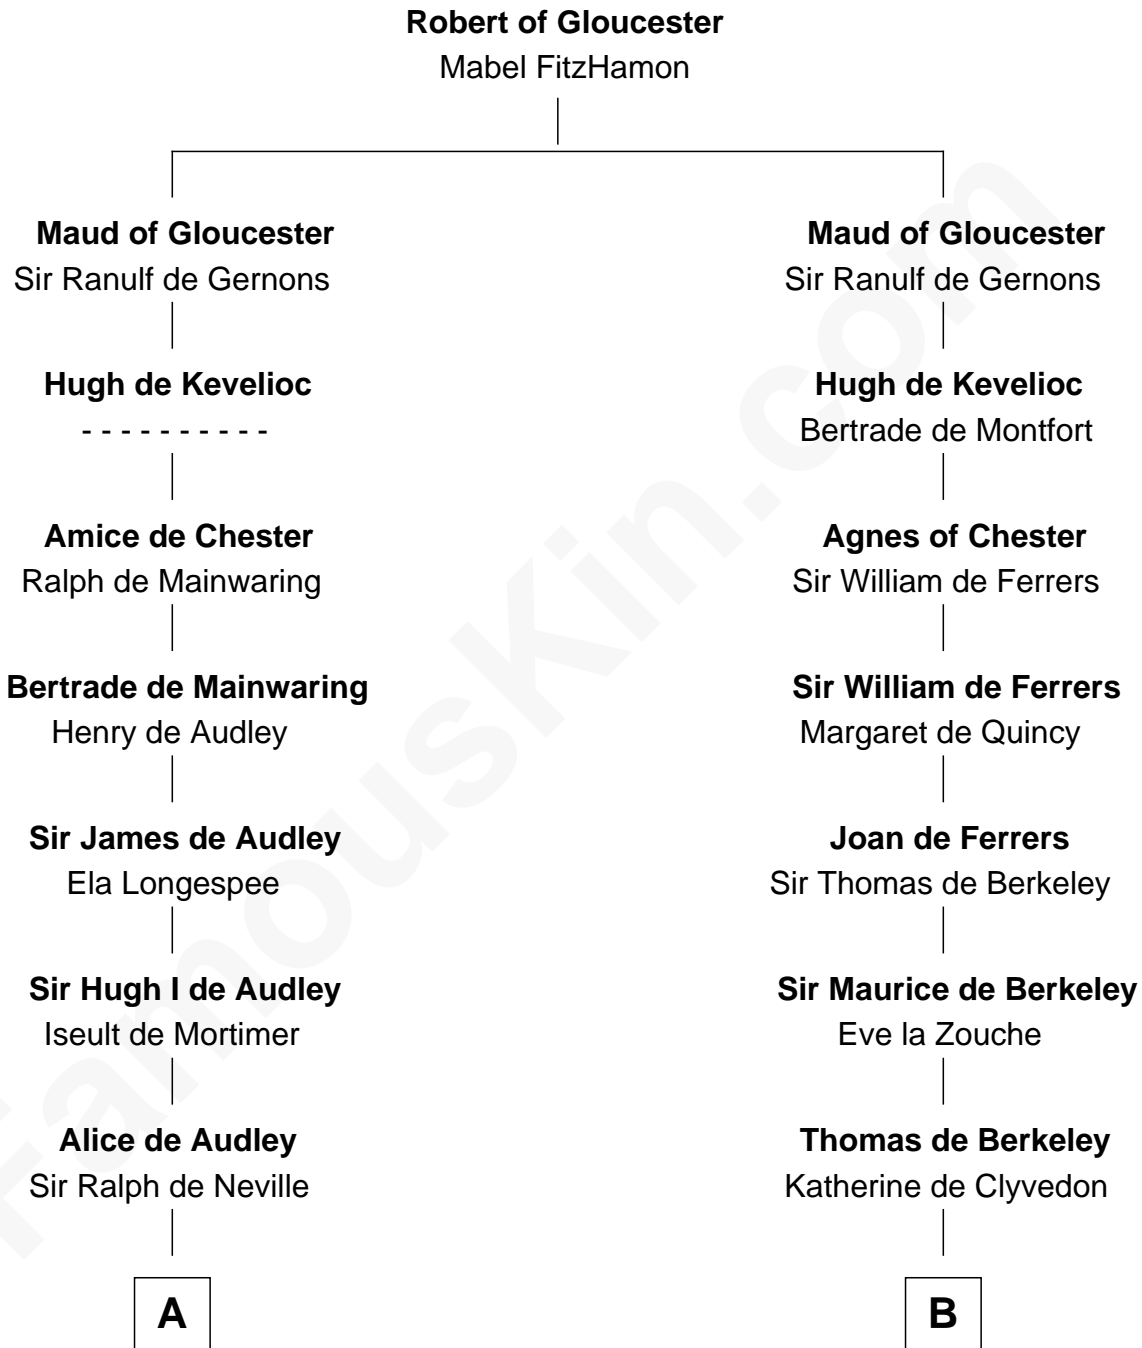

FamousKin.com Relationship Chart of

Lt. Gen. James Brudenell

Leader of the "Charge of the Light Brigade"

20th cousin 1 time removed of

Harriet Martineau

Author of The Hour and the Man

C

Thomas Bruce
Elizabeth Seymour

Elizabeth Bruce
George Brudenell

Robert Brudenell
Anne Bishopp

Robert Brudenell
Penelope Anne Cooke

Lt. Gen. James Brudenell
Charge of the Light Brigade Leader

D

Philip Meadows
Margaret Hall

Sarah Meadows
Dr. David Martineau